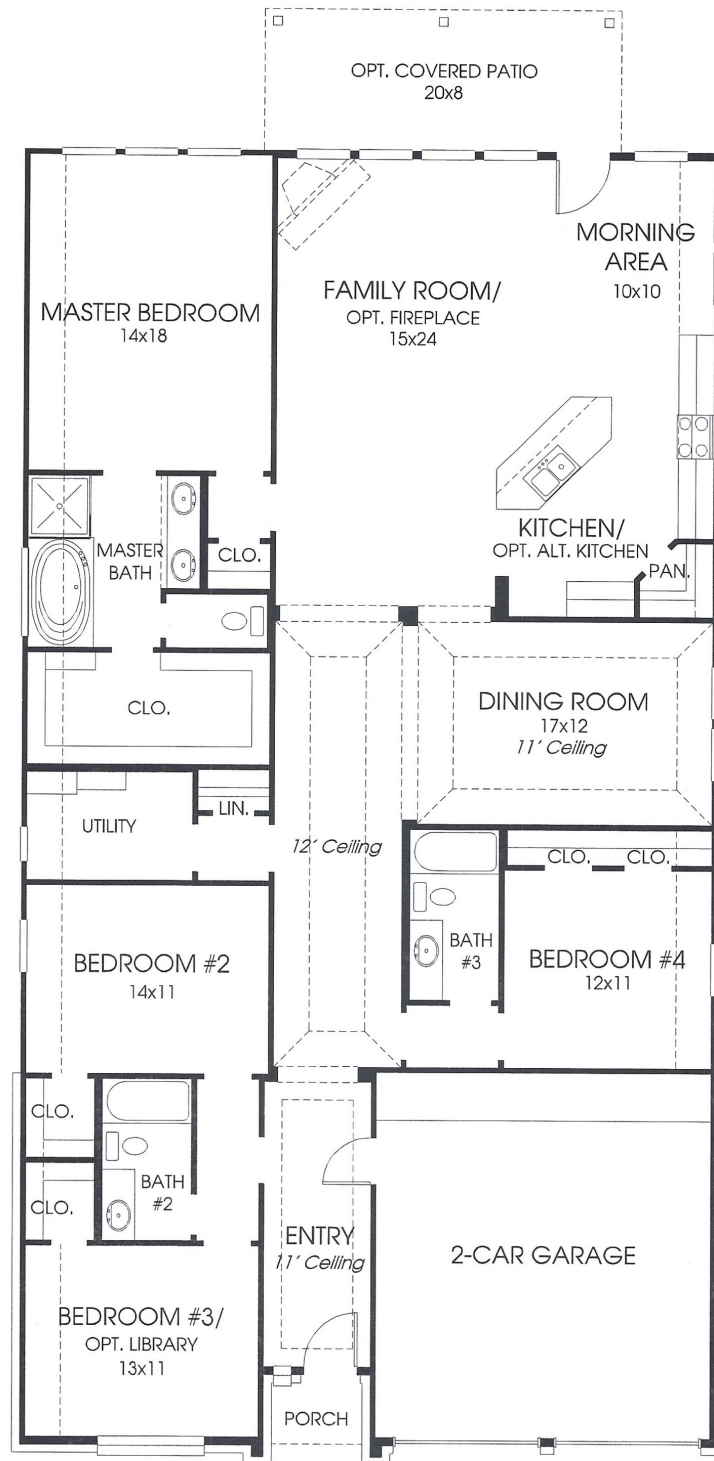

DESIGNS

Design 2473W

This home contains approximately 2,473 square feet.*

*See Page 3 for Details and Disclaimers.
© Perry Homes, LLC 2015

11/28/2017
(50' CL)

PERRY HOMES