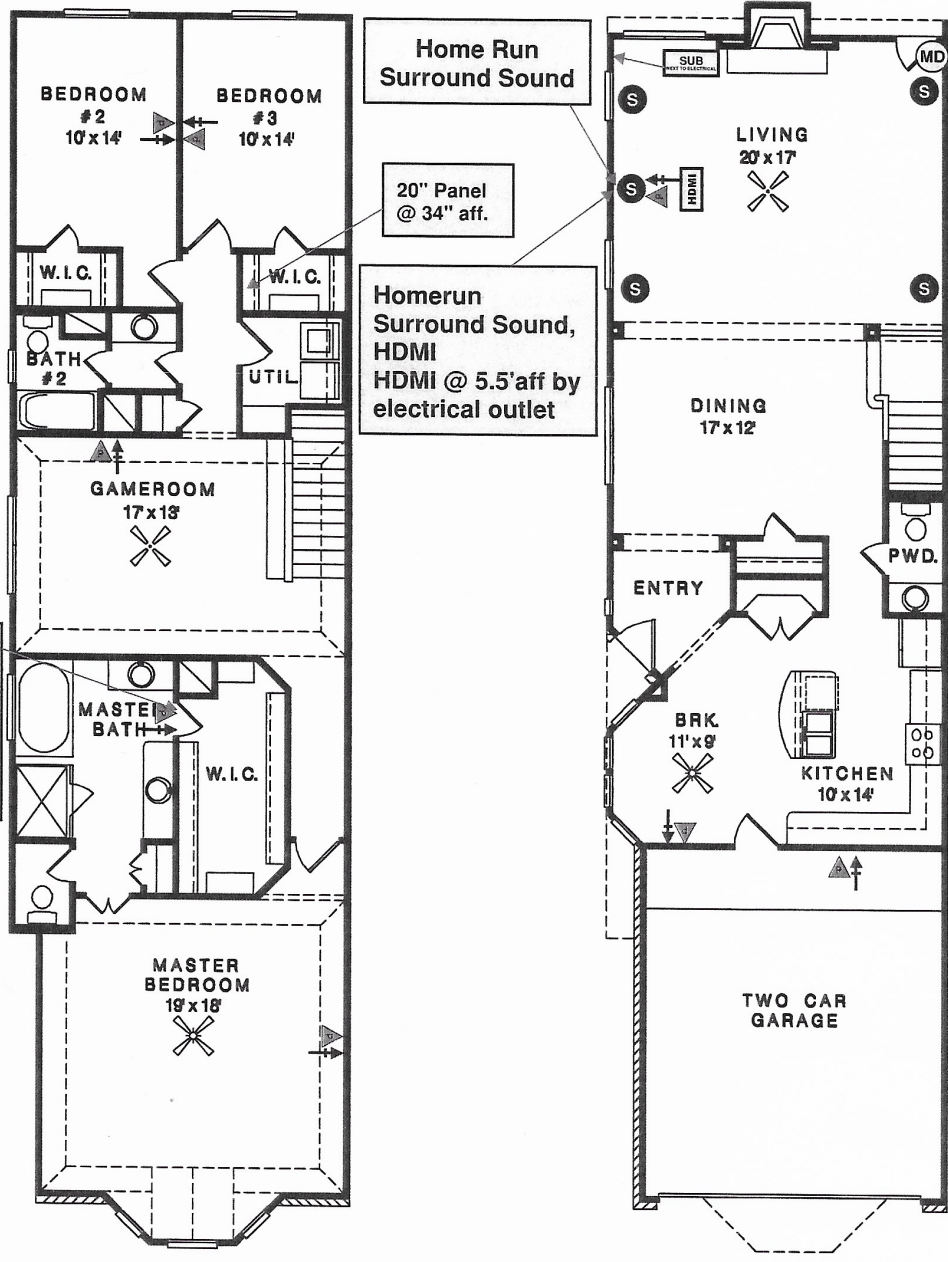

Tim & Lauren Virene  
5327 Petty St.

- ▲ Phone/Cable
- ▲ HOH (2-data/1-cable)
- ▲ Phone
- ▲ Data
- ▲ Cable
- ▲ Phone/Data
- ▲ Quad (2-data/2-cable)
- ▲ 3-Phone/1-Cable
- Conduit
- In-Ceiling Speaker
- In-Wall Speaker
- Subwoofer
- HDMI
- ⊙ Carbon Monoxide
- ⊙ GlassBreak Detector
- ⊙ Smoke Detector
- ⊙ Motion Detector

Home Run Surround Sound

20" Panel @ 34" aff.

Homerun Surround Sound, HDMI @ 5.5' aff by electrical outlet

Combo in master bath will be located above the closet by electrical outlet

SECOND FLOOR PLAN

FIRST FLOOR PLAN

*Barcelona*

*Tim Virene* 6/23/15  
SIGNATURE DATE  
Signature represents homeowner has reviewed and approved this low voltage wiring layout