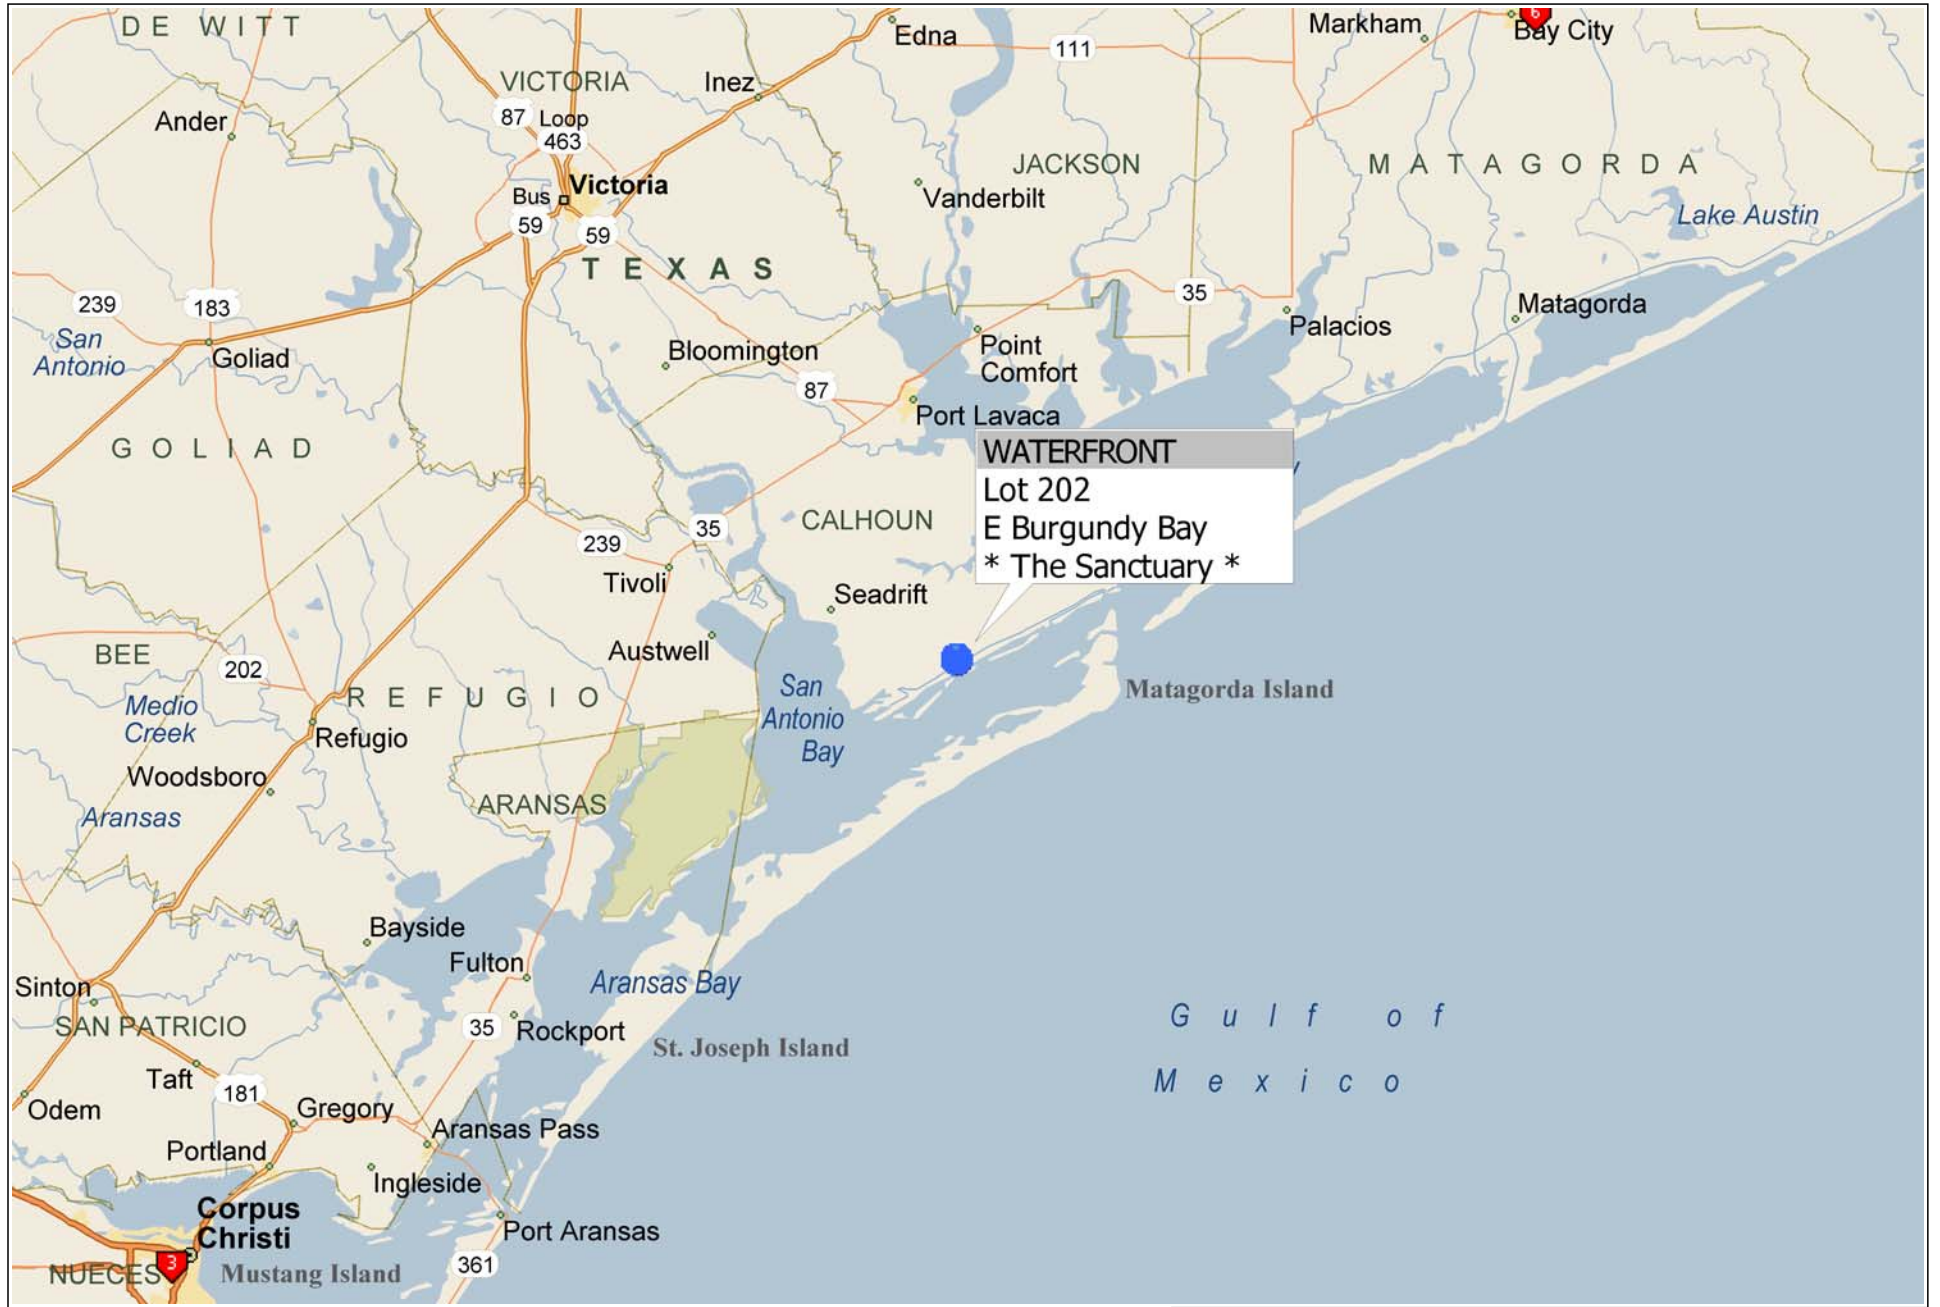

**** WATERFRONT ** Lot 202 E Bergundy Bay ~ The Sanctuary**

Copyright © and (P) 1988–2010 Microsoft Corporation and/or its suppliers. All rights reserved. <http://www.microsoft.com/mappoint/>
Certain mapping and direction data © 2010 NAVTEQ. All rights reserved. The Data for areas of Canada includes information taken with permission from Canadian authorities, including: © Her Majesty the Queen in Right of Canada, © Queen's Printer for Ontario. NAVTEQ and NAVTEQ ON BOARD are trademarks of NAVTEQ. © 2010 Tele Atlas North America, Inc. All rights reserved. Tele Atlas and Tele Atlas North America are trademarks of Tele Atlas, Inc. © 2010 by Applied Geographic Systems. All rights reserved.

Live Oak Bayou

W LAGO LOOP RD

E LAGO LOOP RD

Central Park

The Sanctuary
Costa Grande

East Tidal Lake

E PURCHINDY BAY

West Tidal Lake

E ARBOR VISTA

W ARBOR VISTA

VENICE CT

W TUSCANY WAY

Gulf Intracoastal Waterway

Gulf Intracoastal Waterway

BUENA VISTA CT

BAY

E BURGUNDY BAY

East Tidal Lake

East Tidal Lake

EBURGUNDY BAY