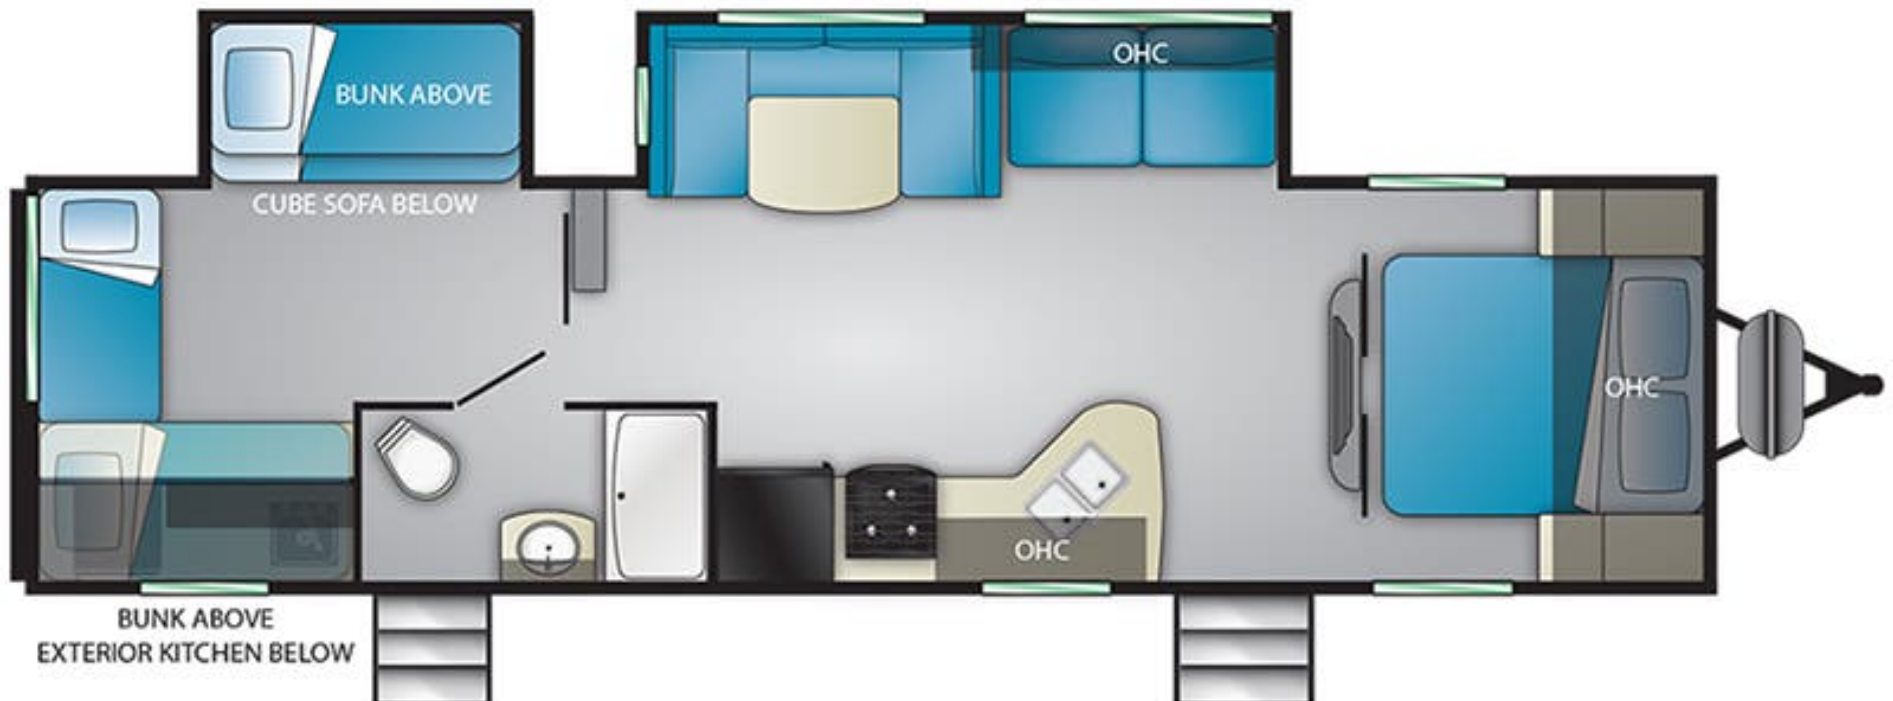

## Floorplan: TR 325 ODK (Travel Trailer)

## Dimensions

### Length

36.33 ft. (436 in.)

### Width

8 ft. (96 in.)