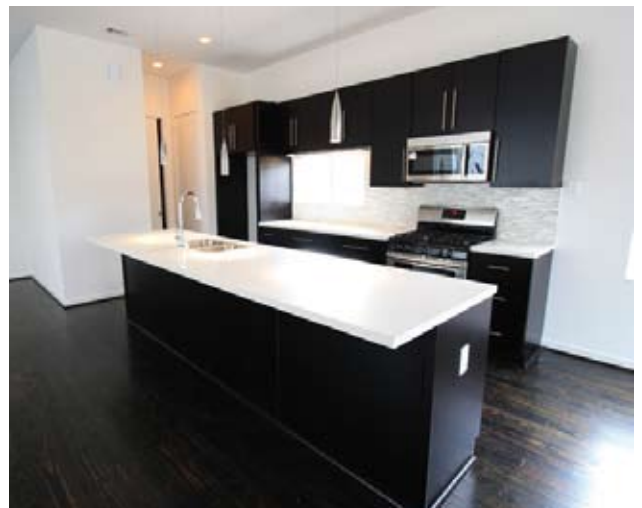

ASH

ASBURY STUDIO HOMES

713-868-7226

5023 Washington Avenue
Houston, Texas 77007

AsburyStudioHomes.com

Features

- Relaxing Roof Terrace
- Beautifully Designed Island Kitchen Featuring Quartz Countertops
- Open Loft Style Floor Plan
- Soaring Entrance Heights
- Abundance of Natural Light in Every Room
- Stainless Steel Appliance Package
- Stylish Contemporary Architectural Design
- No HOA Fees
- Elegant Hardwood Floors
- Oversized Walk-in Closet in Master Bedroom
- Luxurious Master Bath with separate sinks, stand-up shower, and soaking tub