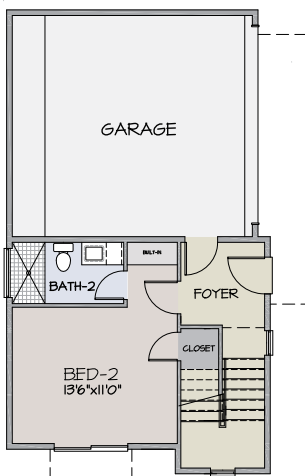

ASH

ASBURY STUDIO HOMES

713-868-7226

5023 Washington Avenue
Houston, Texas 77007

AsburyStudioHomes.com

Features

- Relaxing Roof Terrace
- Beautifully Designed Island Kitchen Featuring Quartz Countertops
- Open Loft Style Floor Plan
- Soaring Entrance Heights
- Abundance of Natural Light in Every Room
- Stainless Steel Appliance Package
- Stylish Contemporary Architectural Design
- No HOA Fees
- Elegant Hardwood Floors
- Oversized Walk-in Closet in Master Bedroom
- Luxurious Master Bath with separate sinks, stand-up shower, and soaking tub

Floorplans

1305 A & B

first floor

second floor

third floor

roof deck

1305 C

first floor

second floor

third floor

roof deck