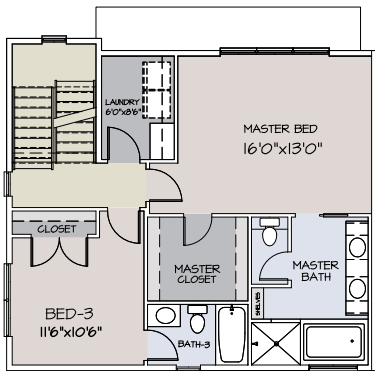

ASH

ASBURY STUDIO HOMES

713-868-7226

5023 Washington Avenue
Houston, Texas 77007

AsburyStudioHomes.com

Features

- Relaxing Roof Terrace
- Beautifully Designed Island Kitchen Featuring Quartz Countertops
- Open Loft Style Floor Plan
- Soaring Entrance Heights
- Abundance of Natural Light in Every Room
- Stainless Steel Appliance Package
- Stylish Contemporary Architectural Design
- No HOA Fees
- Elegant Hardwood Floors
- Oversized Walk-in Closet in Master Bedroom
- Luxurious Master Bath with separate sinks, stand-up shower, and soaking tub

Floorplans

1305 A & B

first floor

second floor

third floor

roof deck

1305 C

first floor

second floor

third floor

roof deck