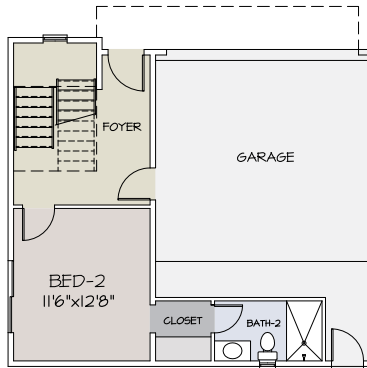

ASH

ASBURY STUDIO HOMES

713-868-7226

5023 Washington Avenue
Houston, Texas 77007

AsburyStudioHomes.com

Features

- Relaxing Roof Terrace
- Beautifully Designed Island Kitchen Featuring Quartz Countertops
- Open Loft Style Floor Plan
- Soaring Entrance Heights
- Abundance of Natural Light in Every Room
- Stainless Steel Appliance Package
- Stylish Contemporary Architectural Design
- No HOA Fees
- Elegant Hardwood Floors
- Oversized Walk-in Closet in Master Bedroom
- Luxurious Master Bath with separate sinks, stand-up shower, and soaking tub

Floorplans

1305 A & B

first floor

second floor

third floor

roof deck

1305 C

first floor

second floor

third floor

roof deck