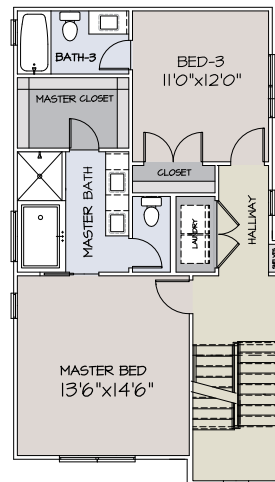

ASH

ASBURY STUDIO HOMES

713-868-7226

5023 Washington Avenue
Houston, Texas 77007

AsburyStudioHomes.com

Features

- Relaxing Roof Terrace
- Beautifully Designed Island Kitchen Featuring Quartz Countertops
- Open Loft Style Floor Plan
- Soaring Entrance Heights
- Abundance of Natural Light in Every Room
- Stainless Steel Appliance Package
- Stylish Contemporary Architectural Design
- No HOA Fees
- Elegant Hardwood Floors
- Oversized Walk-in Closet in Master Bedroom
- Luxurious Master Bath with separate sinks, stand-up shower, and soaking tub

Floorplans

1305 A & B

first floor

second floor

third floor

roof deck

1305 C

first floor

second floor

third floor

roof deck