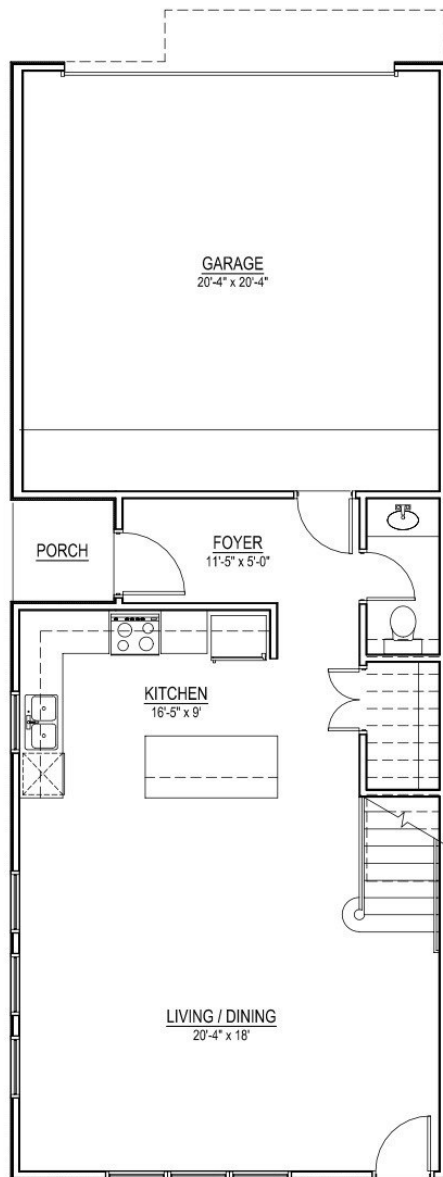

**Floor Plans:**

Two Story / 3 Beds / 2 Baths / 1 half / 2 Car / Backyard/

Living Space: 1,793 s.f.

Garage: 437 s.f.

Porch: 26 s.f.

Total: 2,256 s.f.

FIRST FLOOR

SECOND FLOOR