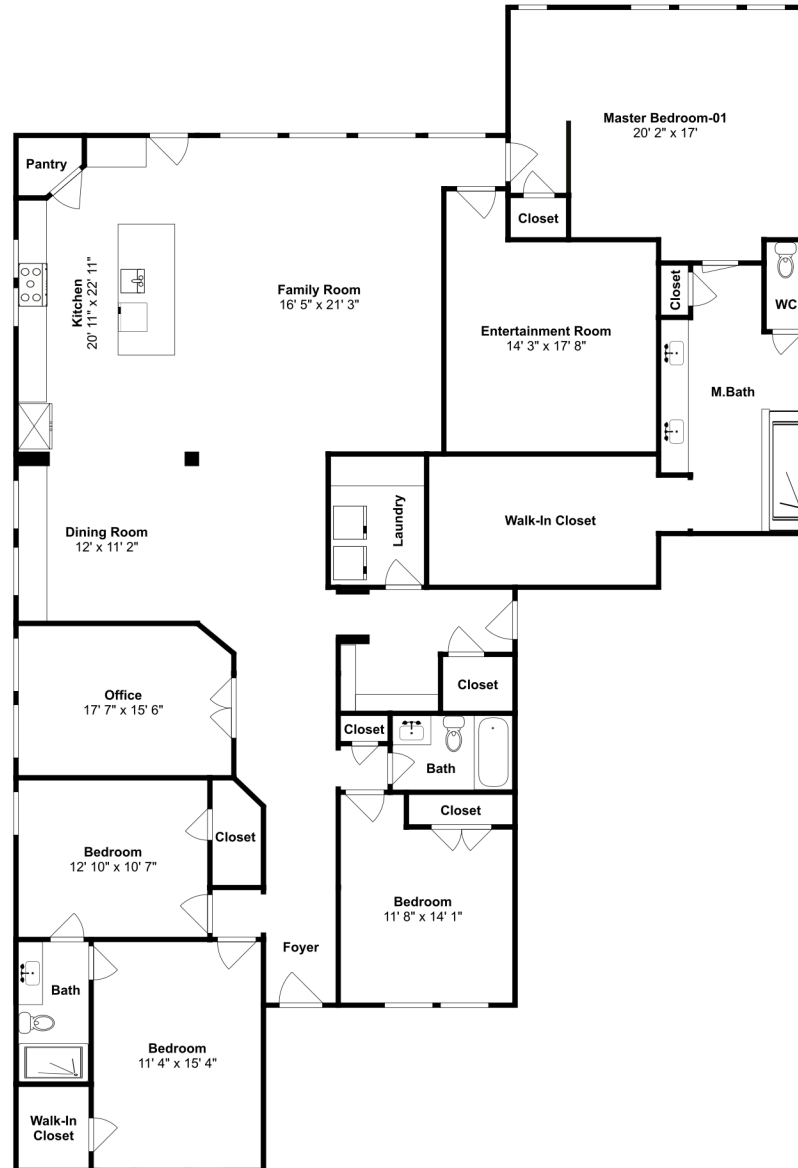

15222 Hemingway Heights, Conroe
Ground Floor

GLA Square Footage - 2991 sq. ft.

Total Finished Non GLA Square Footage - 0 sq. ft.

Total Unfinished Square Footage - 0 sq. ft.

Total Square Footage - 2991 sq. ft.

Disclaimer: The floorplans depicted and the stated dimensions in this illustration are indicative only and serve as an approximation of existing structures and features.

This illustration is not guaranteed to be accurate or complete. The accuracy of all information should be verified through personal inspection and/or with appropriate professionals.