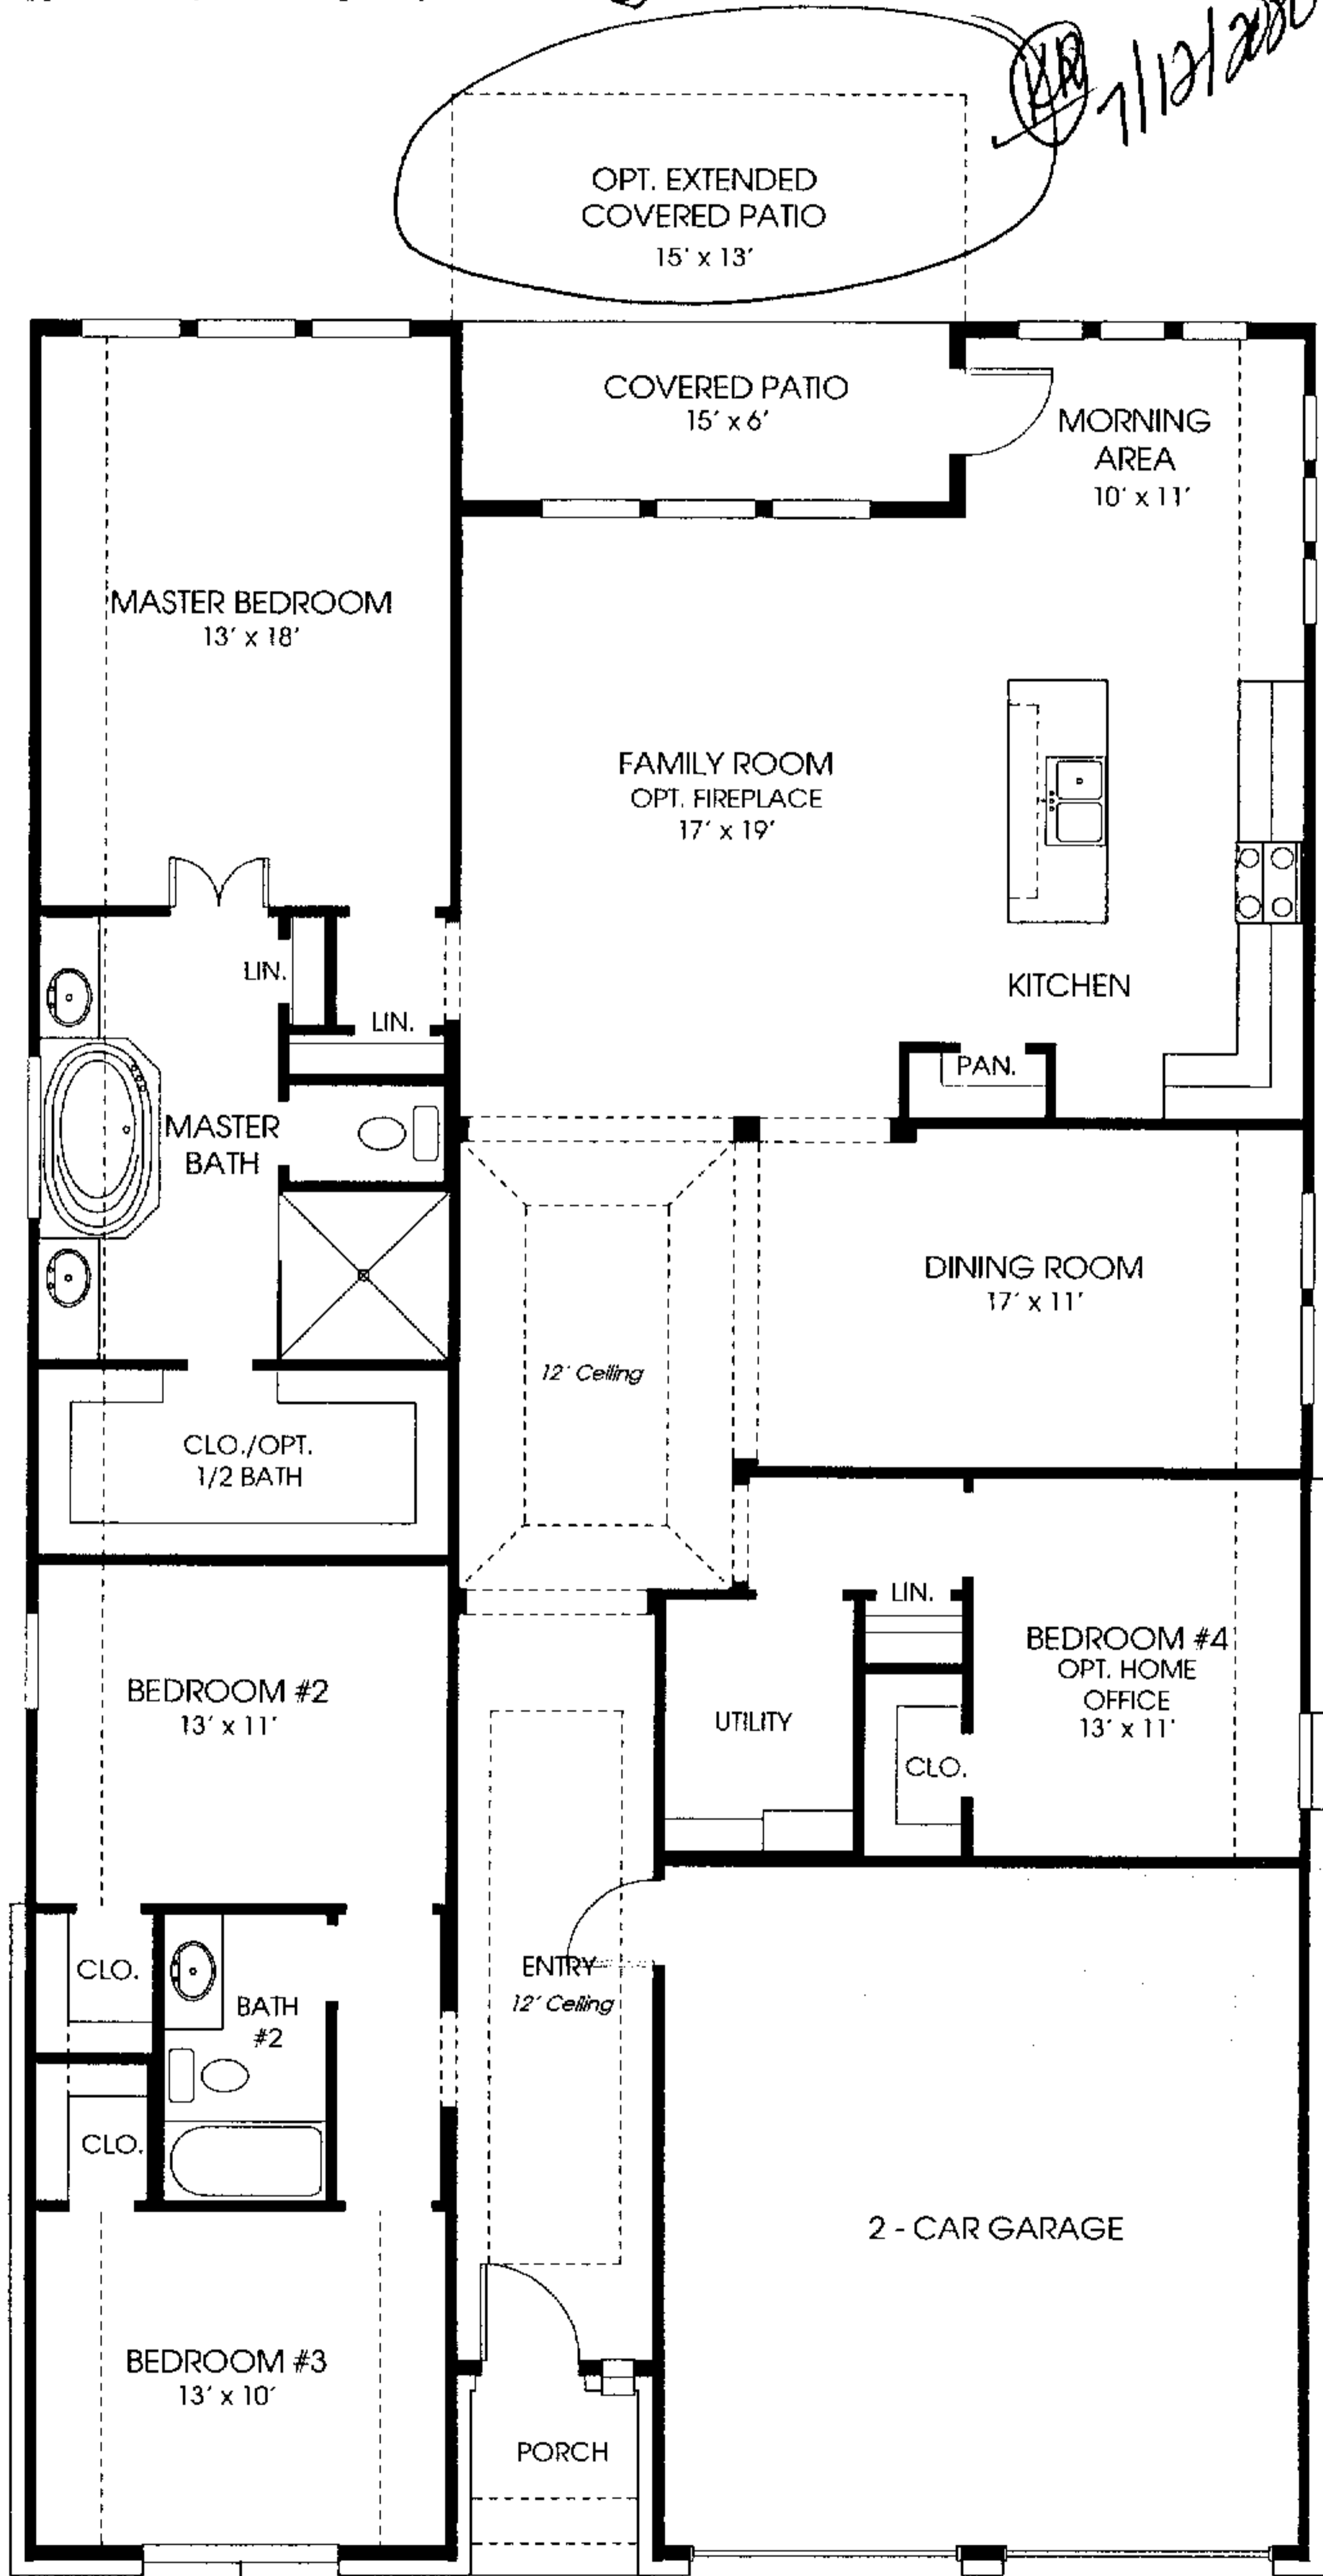

DESIGNS

Design 2187W

This home contains approximately 2,187 square feet.*

Job# . 602237

7/12/2020

*See Page 3 for Details and Disclaimers.
© Perry Homes, LLC 2020
6/22/2020 1:59:16 PM
(50' CL)