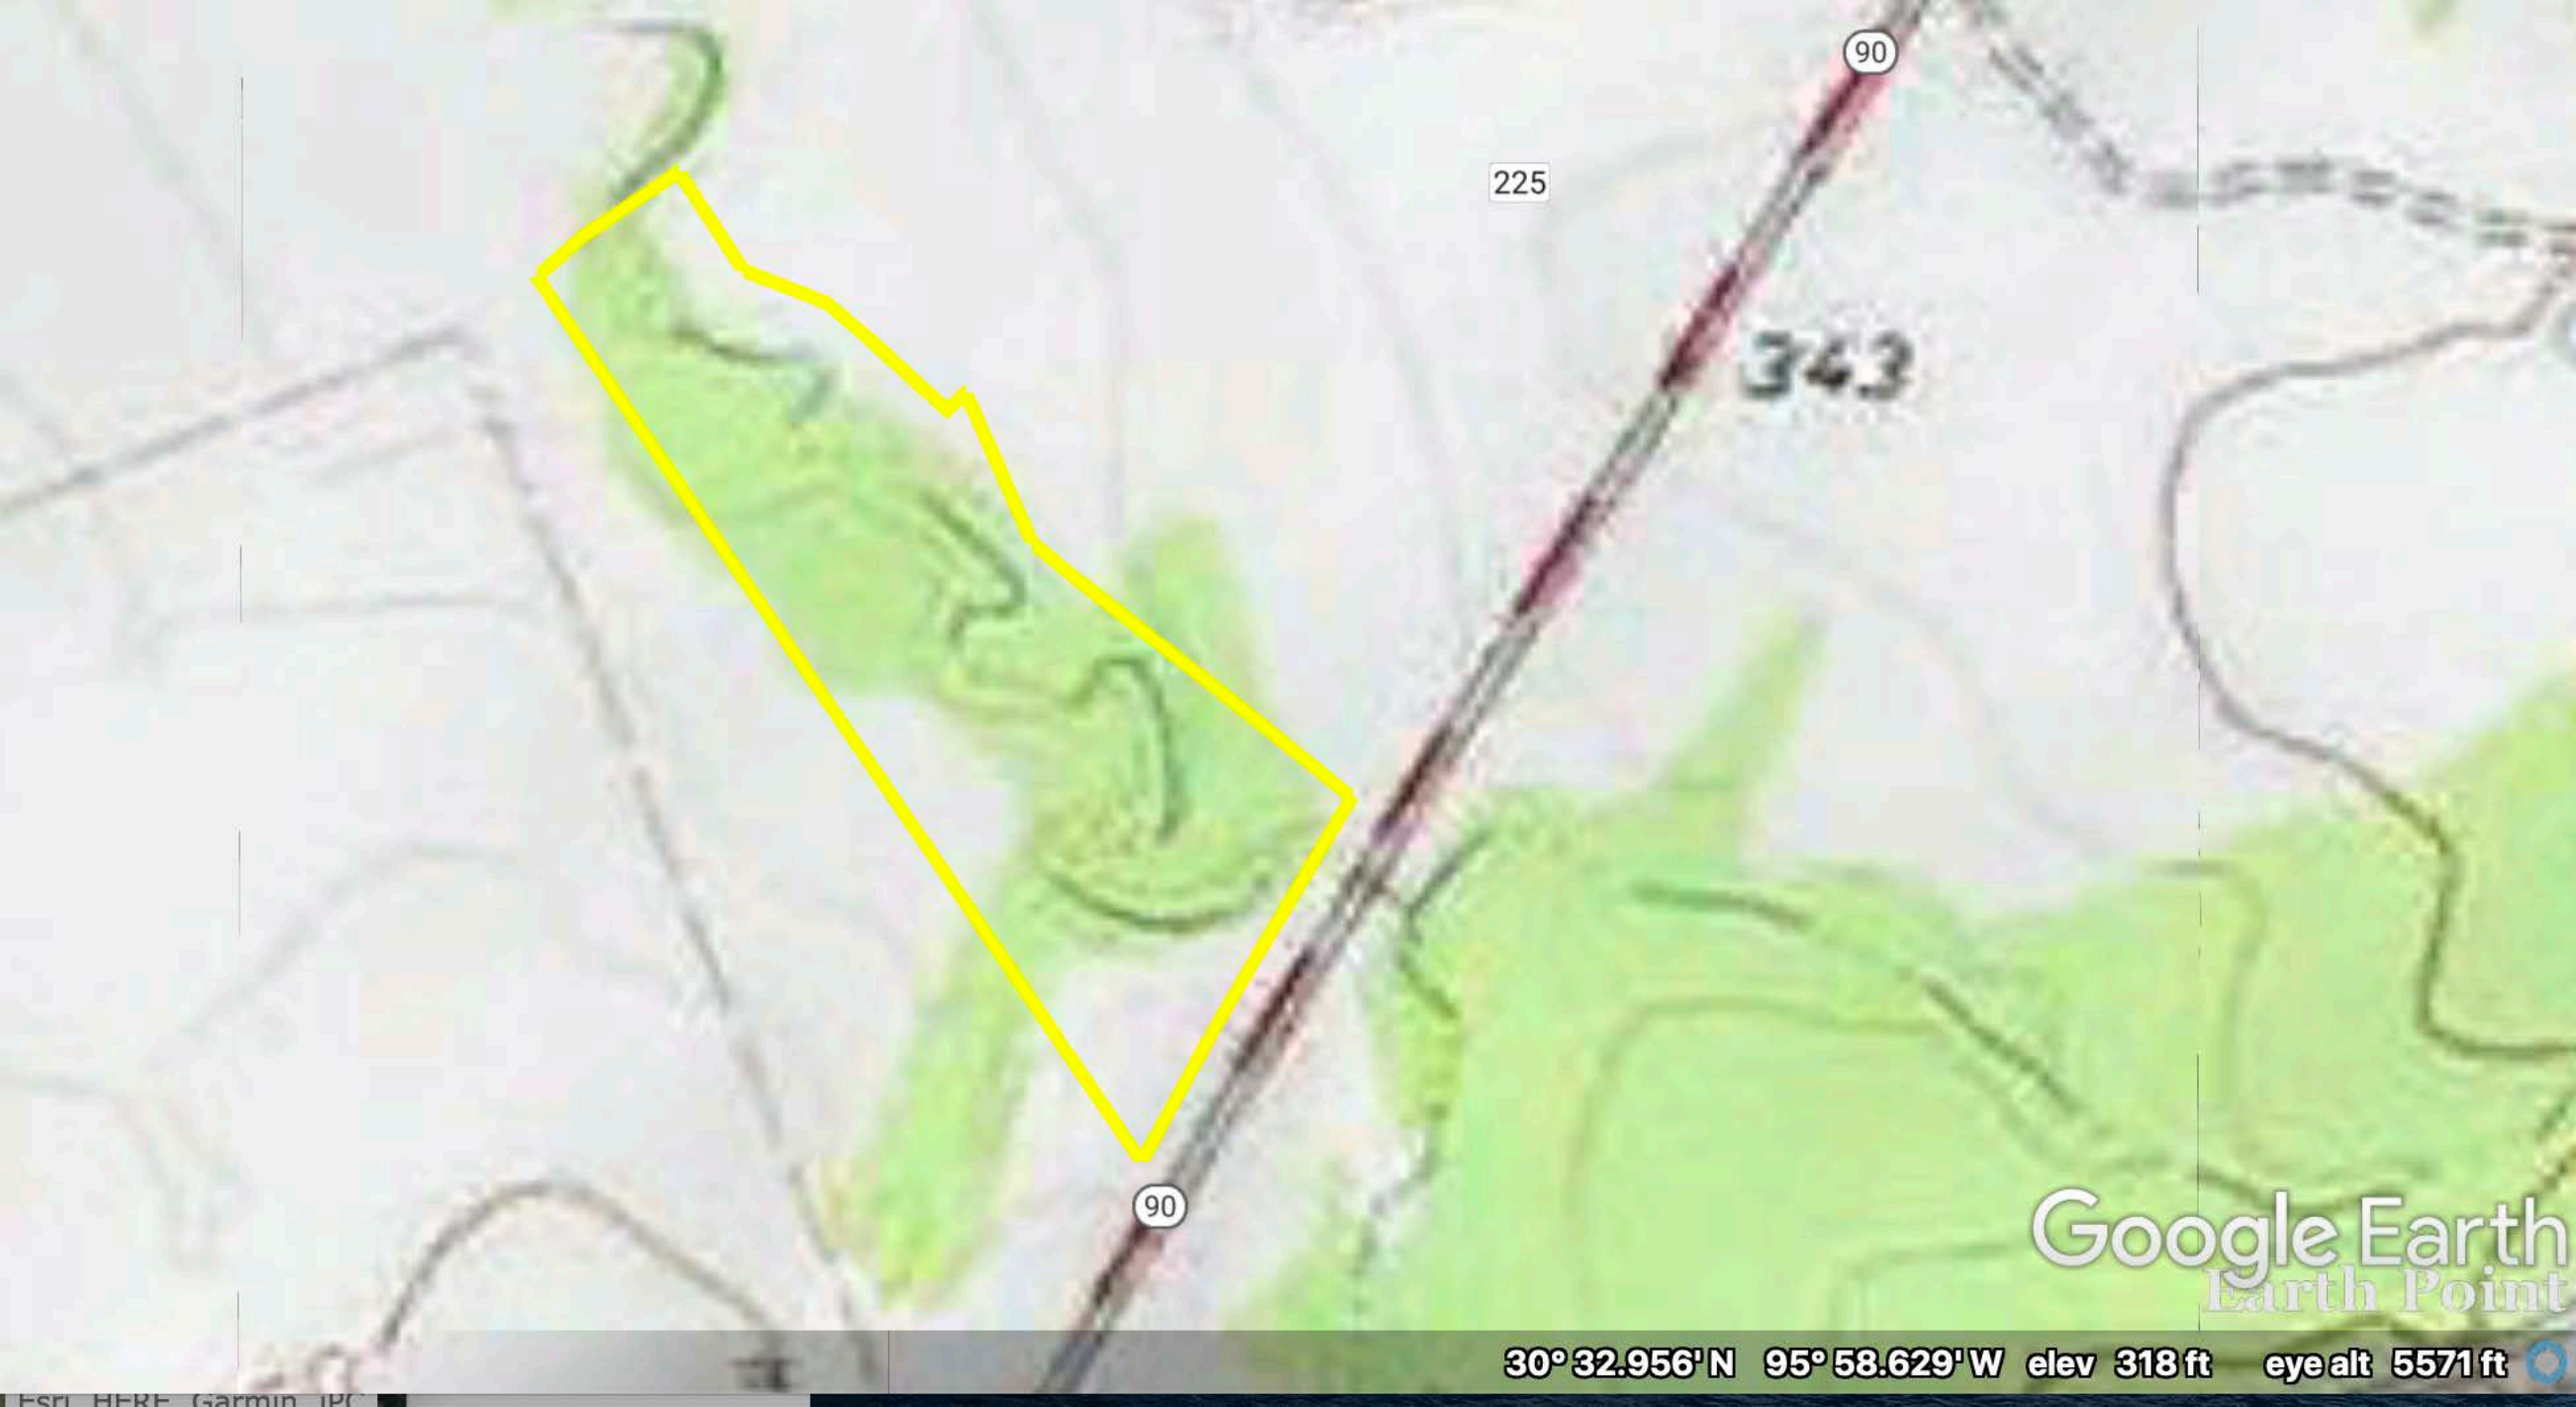

225

90

90

Google Earth

1985

30° 32.930' N 95° 58.514' W elev 316 ft eye alt 2794 ft

Zone A

225

FaC

ArC

90

ShC

Google Earth

225

90

343

90

Google Earth  
Earth Point

30° 32.956' N 95° 58.629' W elev 318 ft eye alt 5571 ft