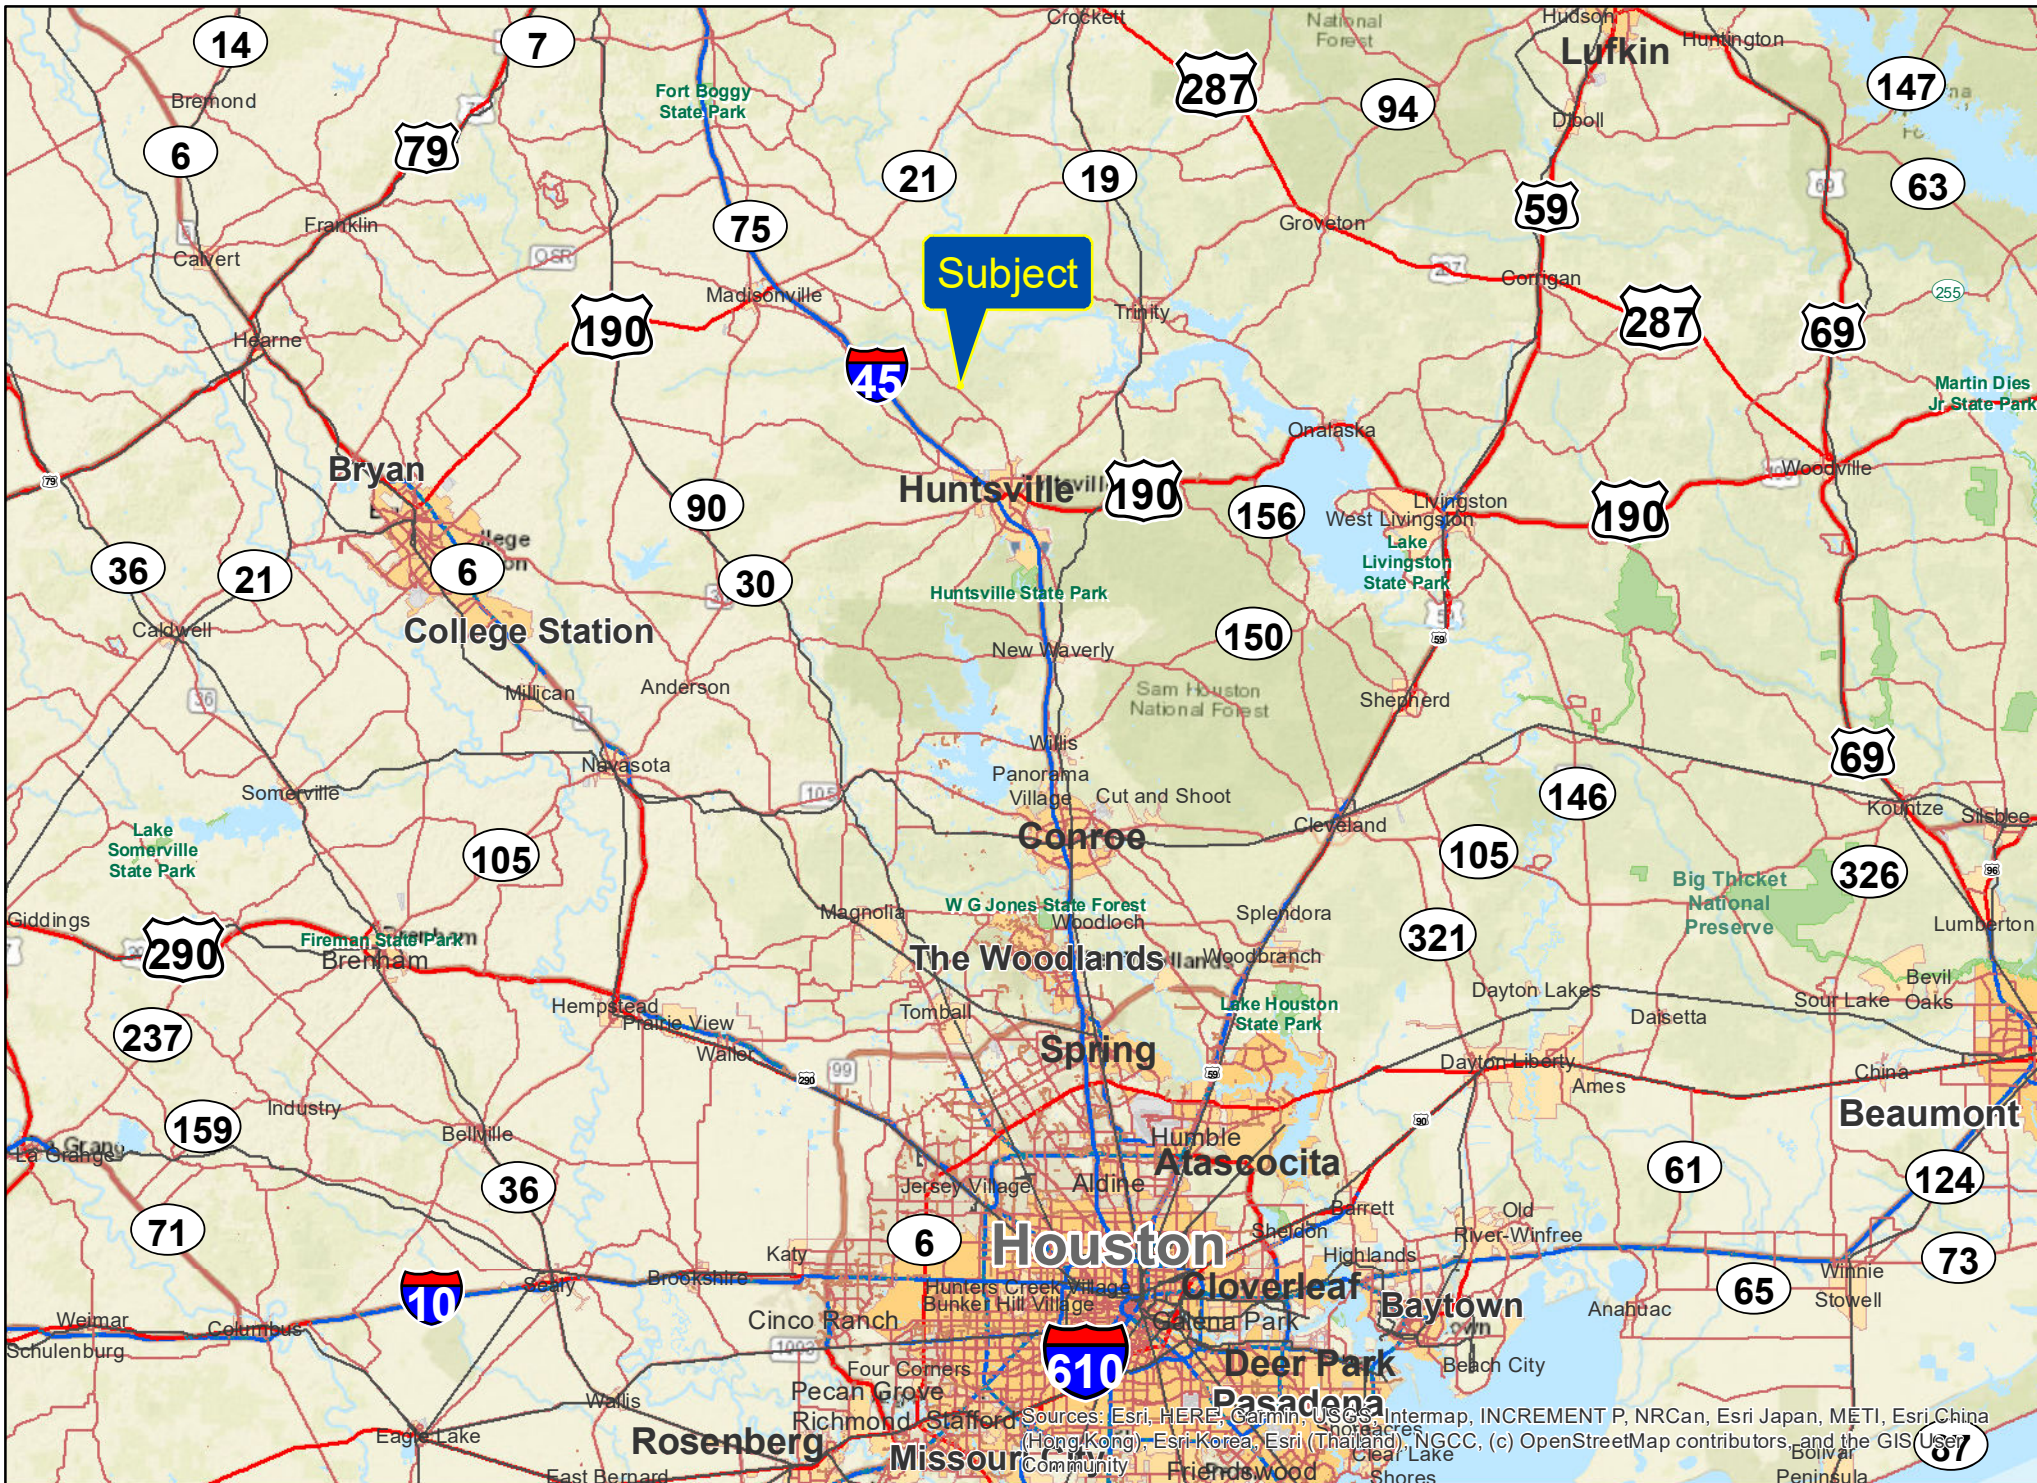

Subject

Moten Lake

Sources: Esri, HERE, Garmin, USGS, Intermap, INCREMENT P, NRCan, Esri Japan, METI, Esri China (Hong Kong), Esri Korea, Esri (Thailand), NGCC, (c) OpenStreetMap contributors, and the GIS User Community

5.2 Acres | 56 Lost Indian Camp Rd., Walker Co., TX

For illustration purposes only.

Subject

5.2 Acres | 56 Lost Indian Camp Rd., Walker Co., TX

For illustration purposes only.

Sources: Esri, HERE, Garmin, USGS, Intermap, INCREMENT P, NRCan, Esri Japan, METI, Esri China (Hong Kong), Esri Korea, Esri (Thailand), NGCC, (c) OpenStreetMap contributors, and the GIS User Community