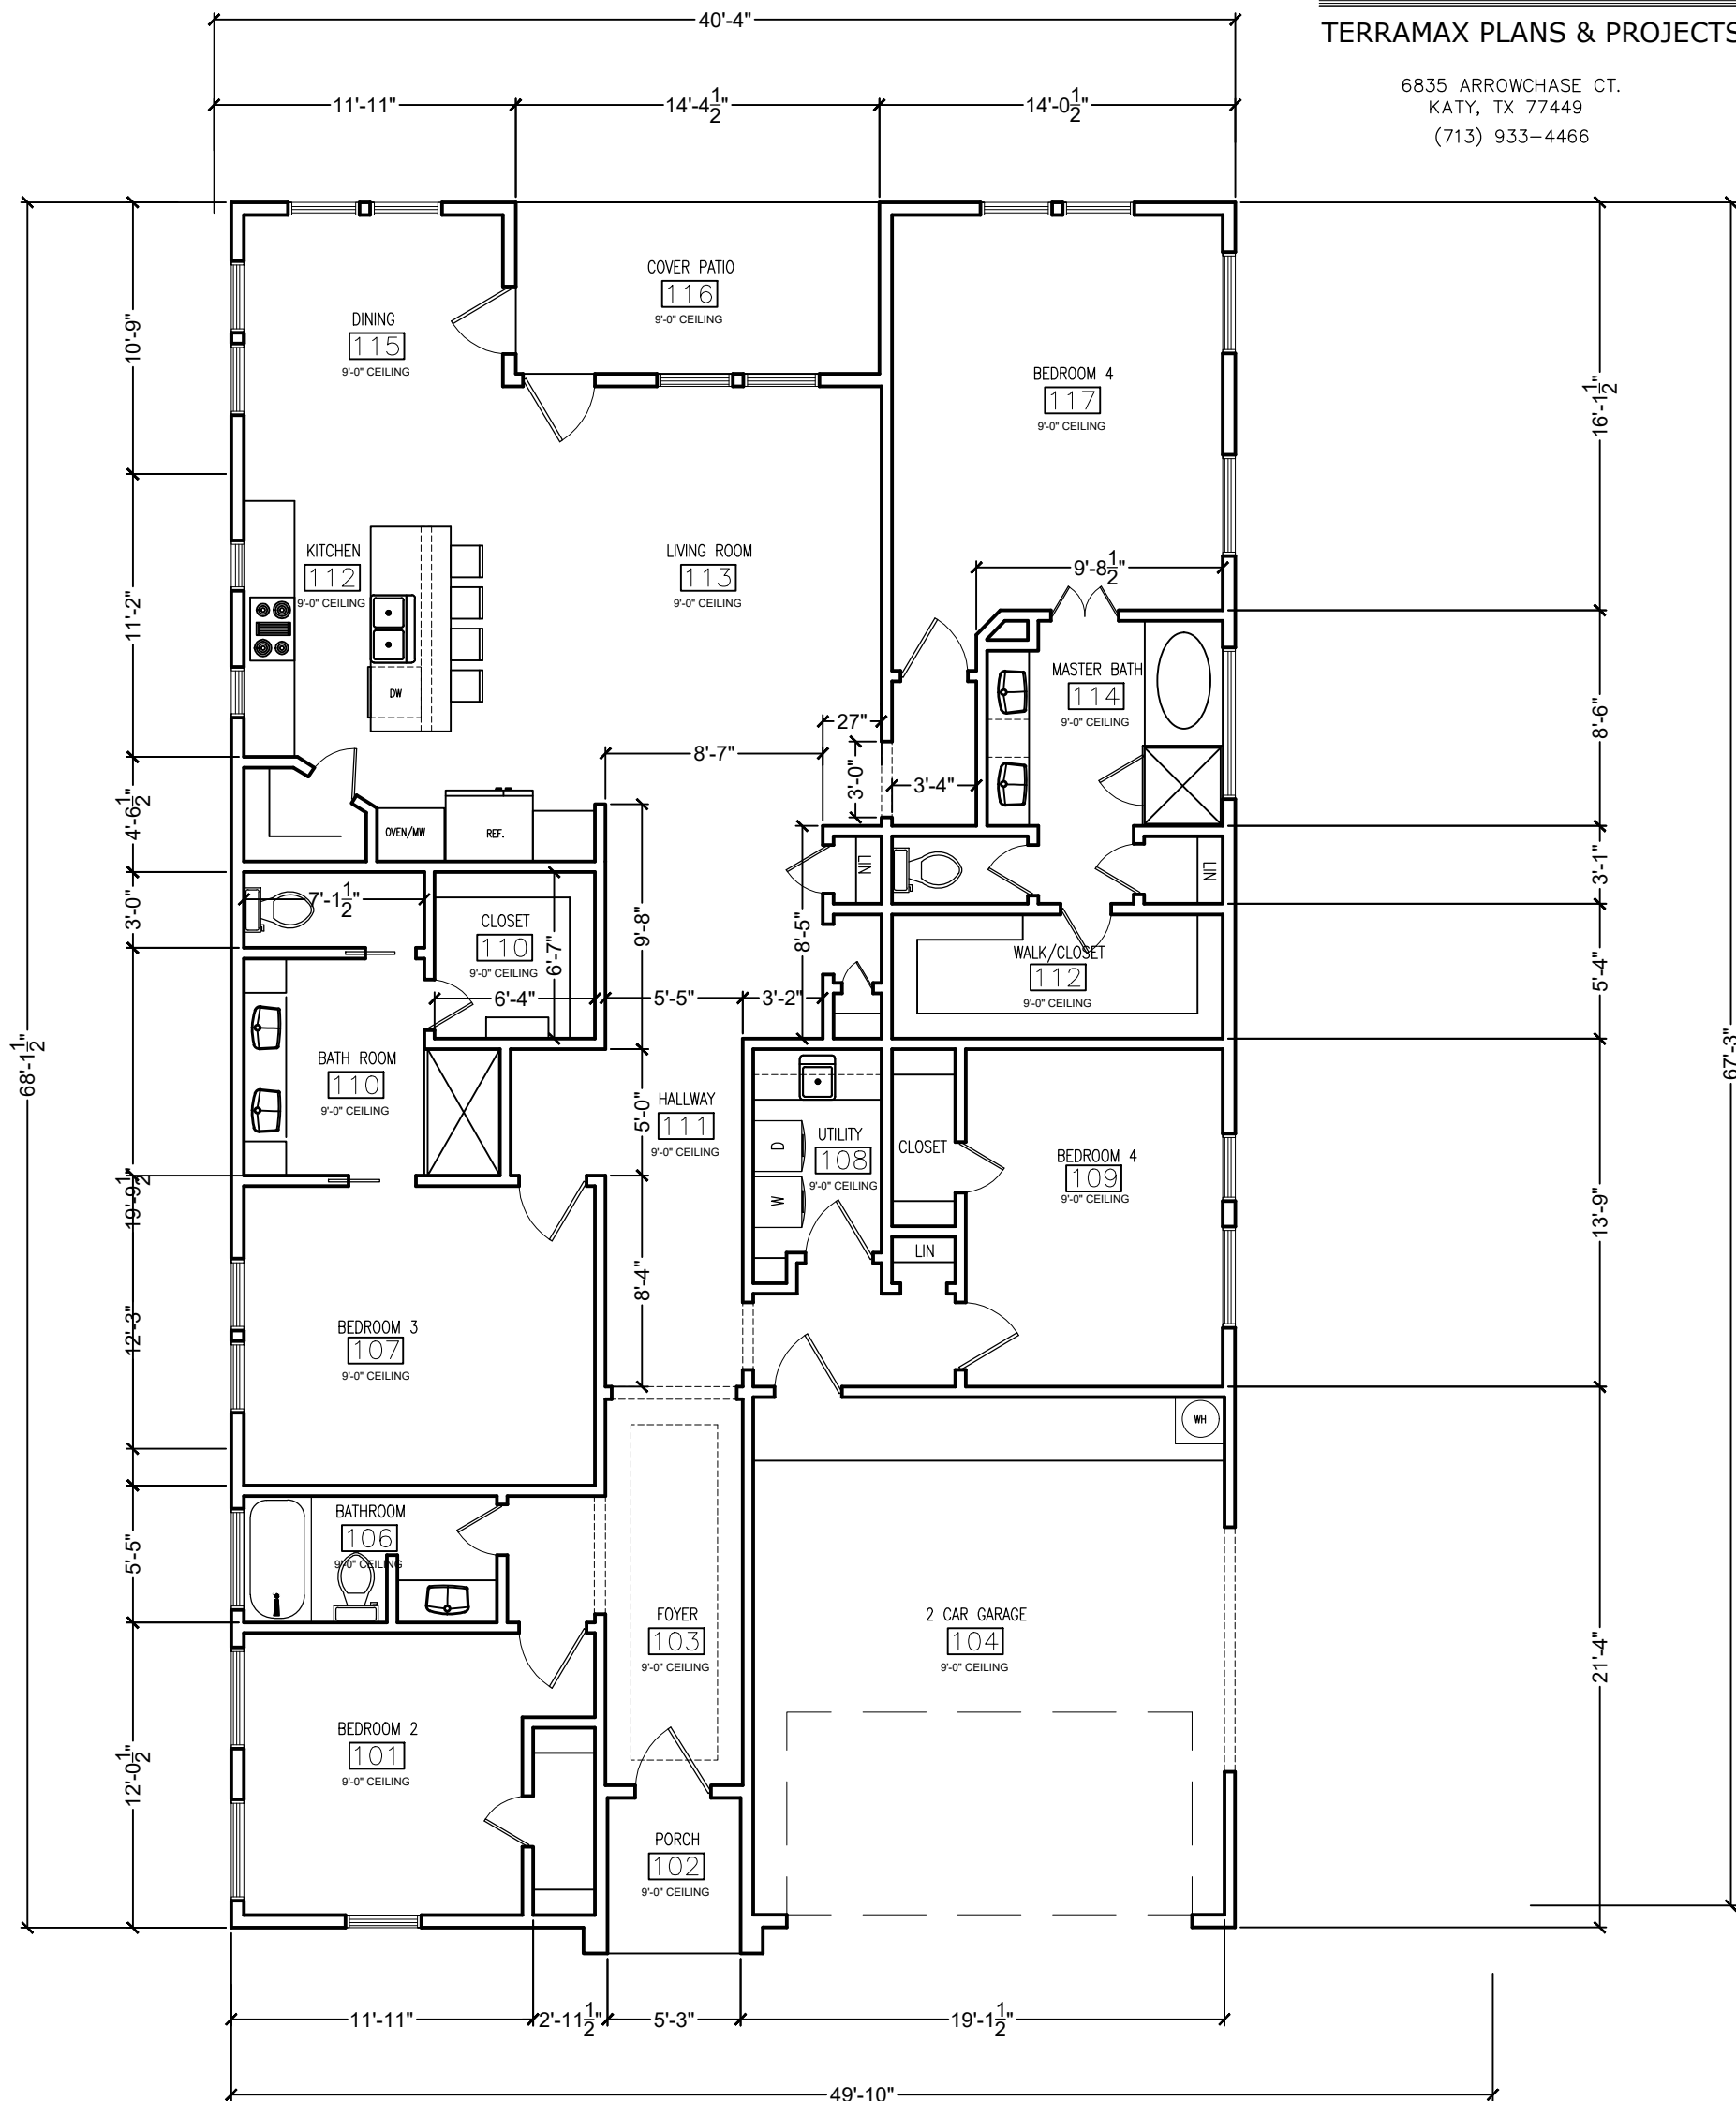

# PROPOSED SKETCH

SCALE: N.T.S.

LIVING AREA=	2,071
GARAGE=	587
OPEN AREA=	129
TOTAL=	<u>2,787</u>