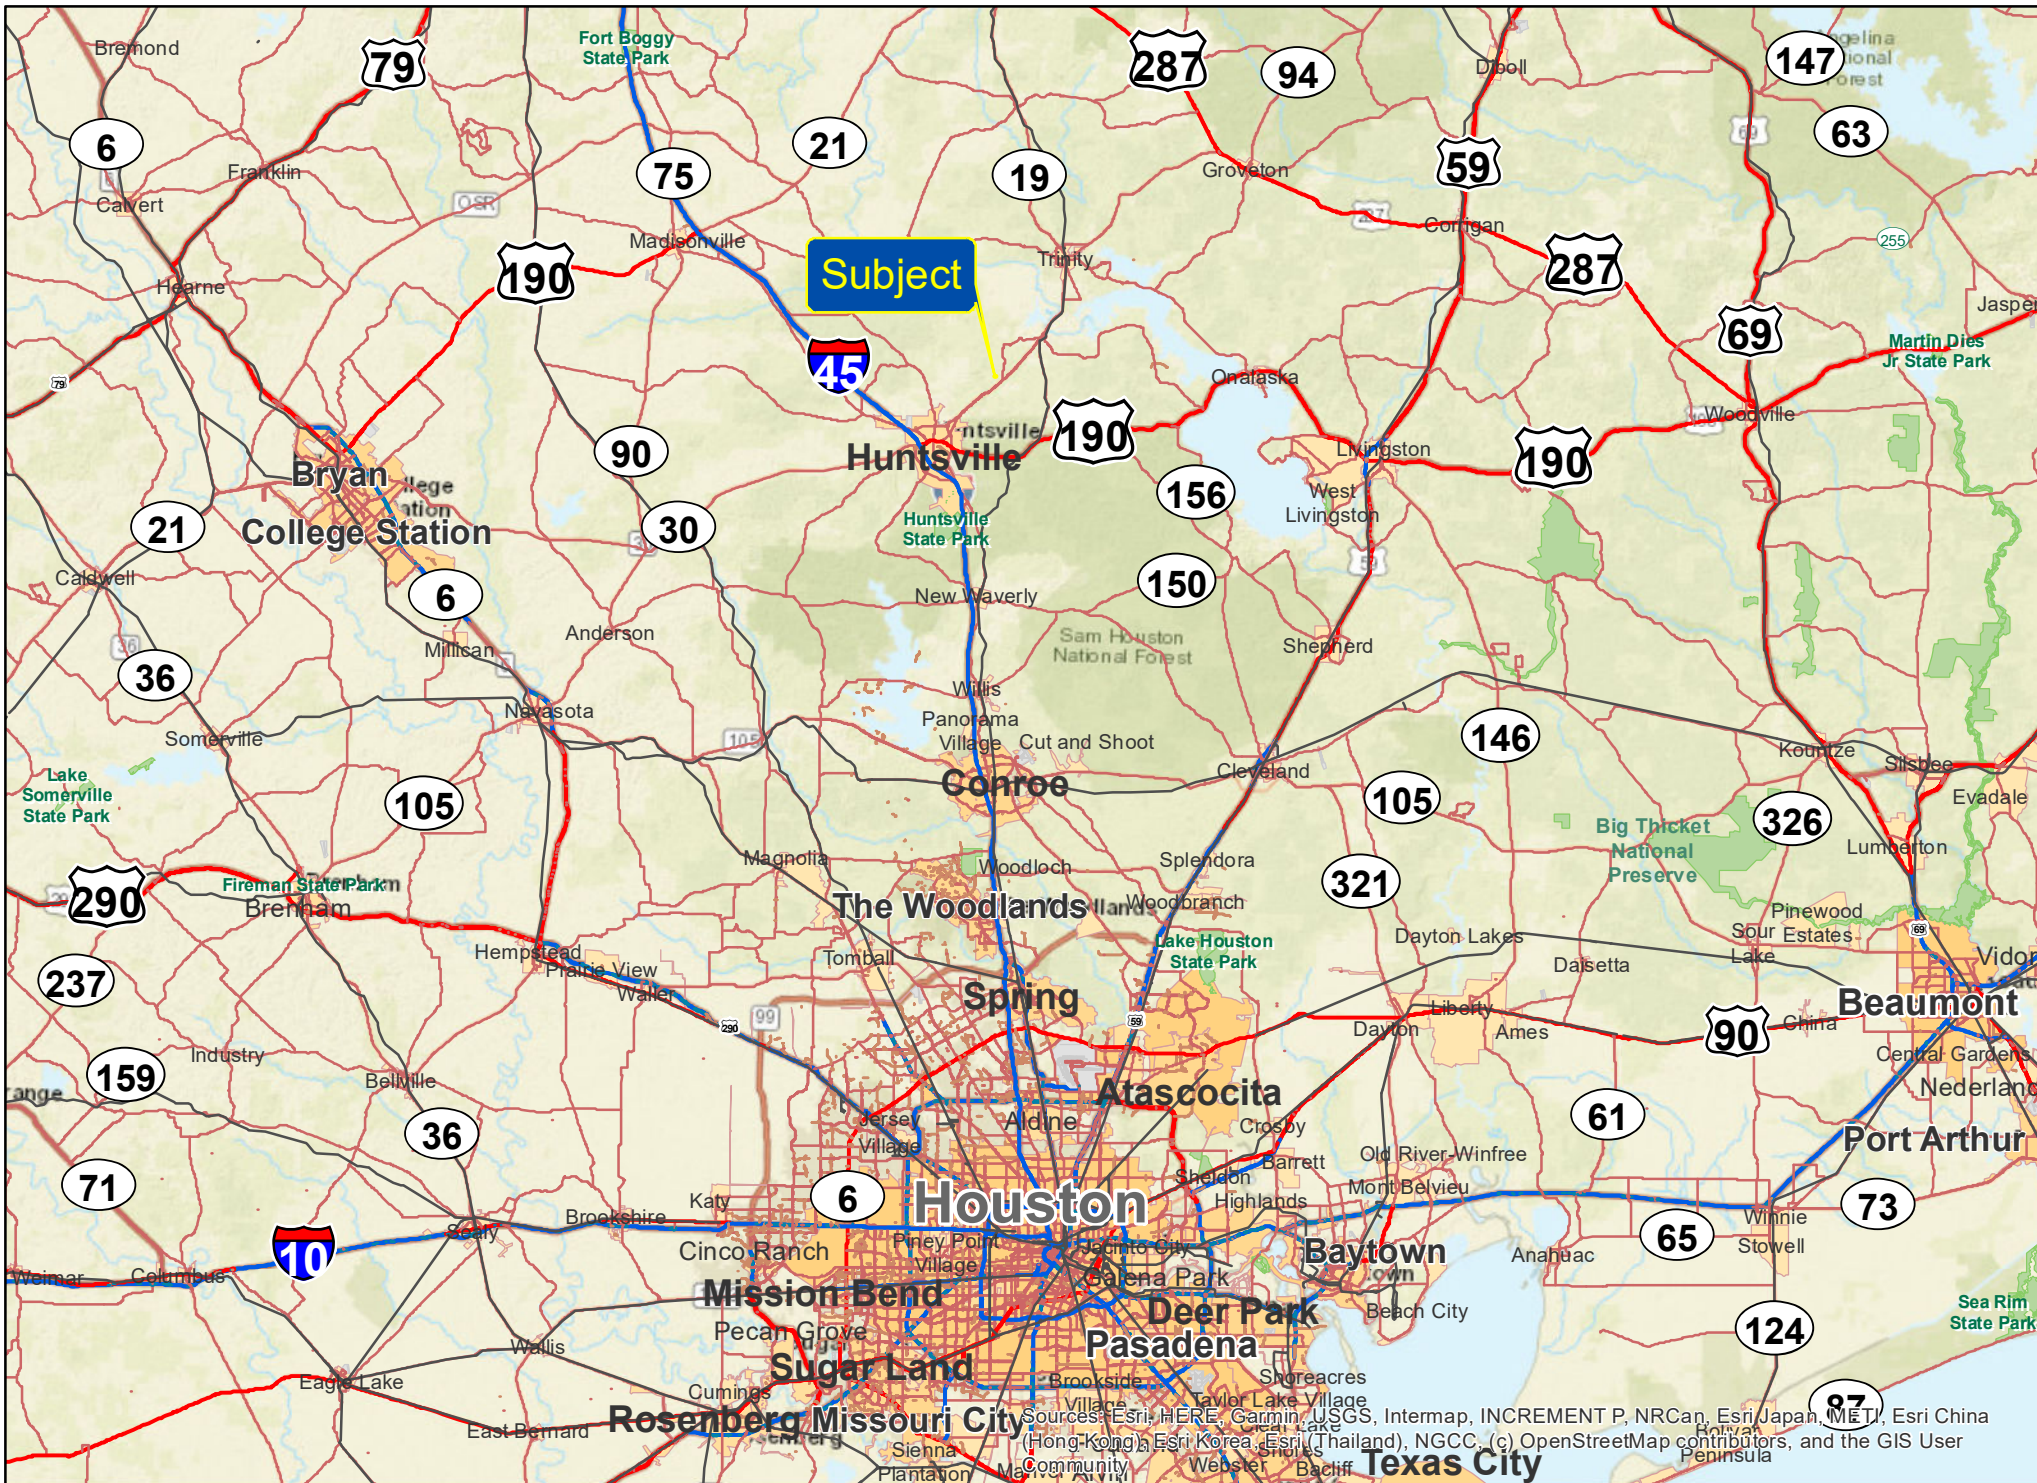

Sources: Esri, HERE, Garmin, USGS, Intermap, INCREMENT P, NRCan, Esri Japan, METI, Esri China (Hong Kong), Esri Korea, Esri (Thailand), NGCC, (c) OpenStreetMap contributors, and the GIS User Community

9 Falls View Ct., Huntsville, Walker Co., TX

For illustration purposes only.

9 Falls View Ct., Huntsville, Walker Co., TX

For illustration purposes only.