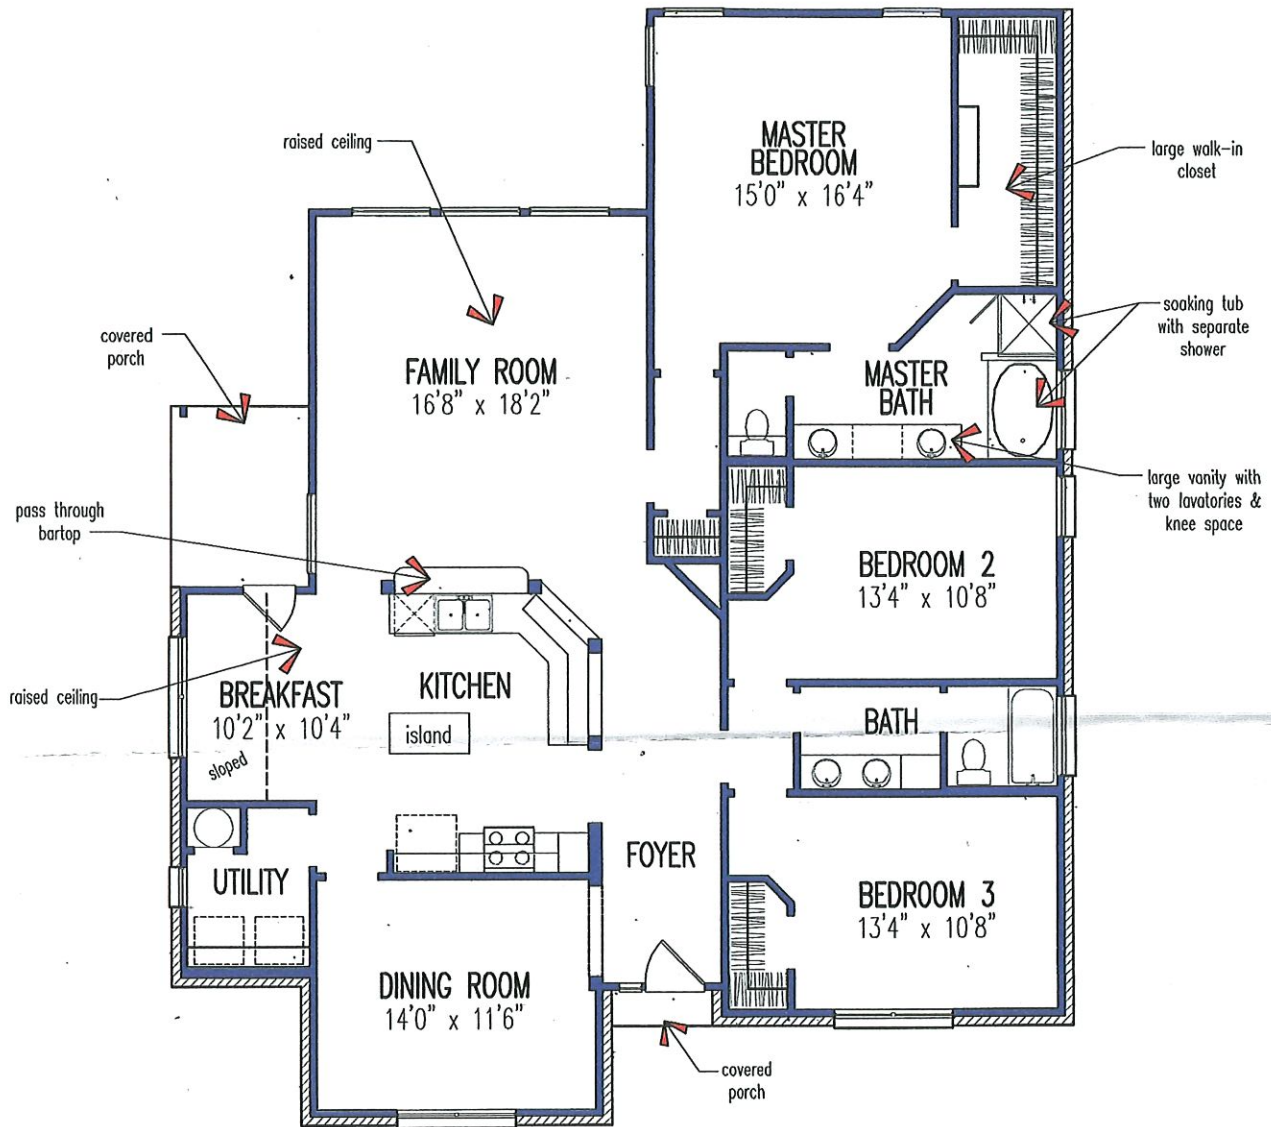

Savannah

 Visit the fully furnished model at the Bryan model home park.

Visit a Model Home Park near you or
www.TilsonHome.com

 Approx. 1,997 sq. ft. of living area.

 Porch size varies with elevation.

Central Texas