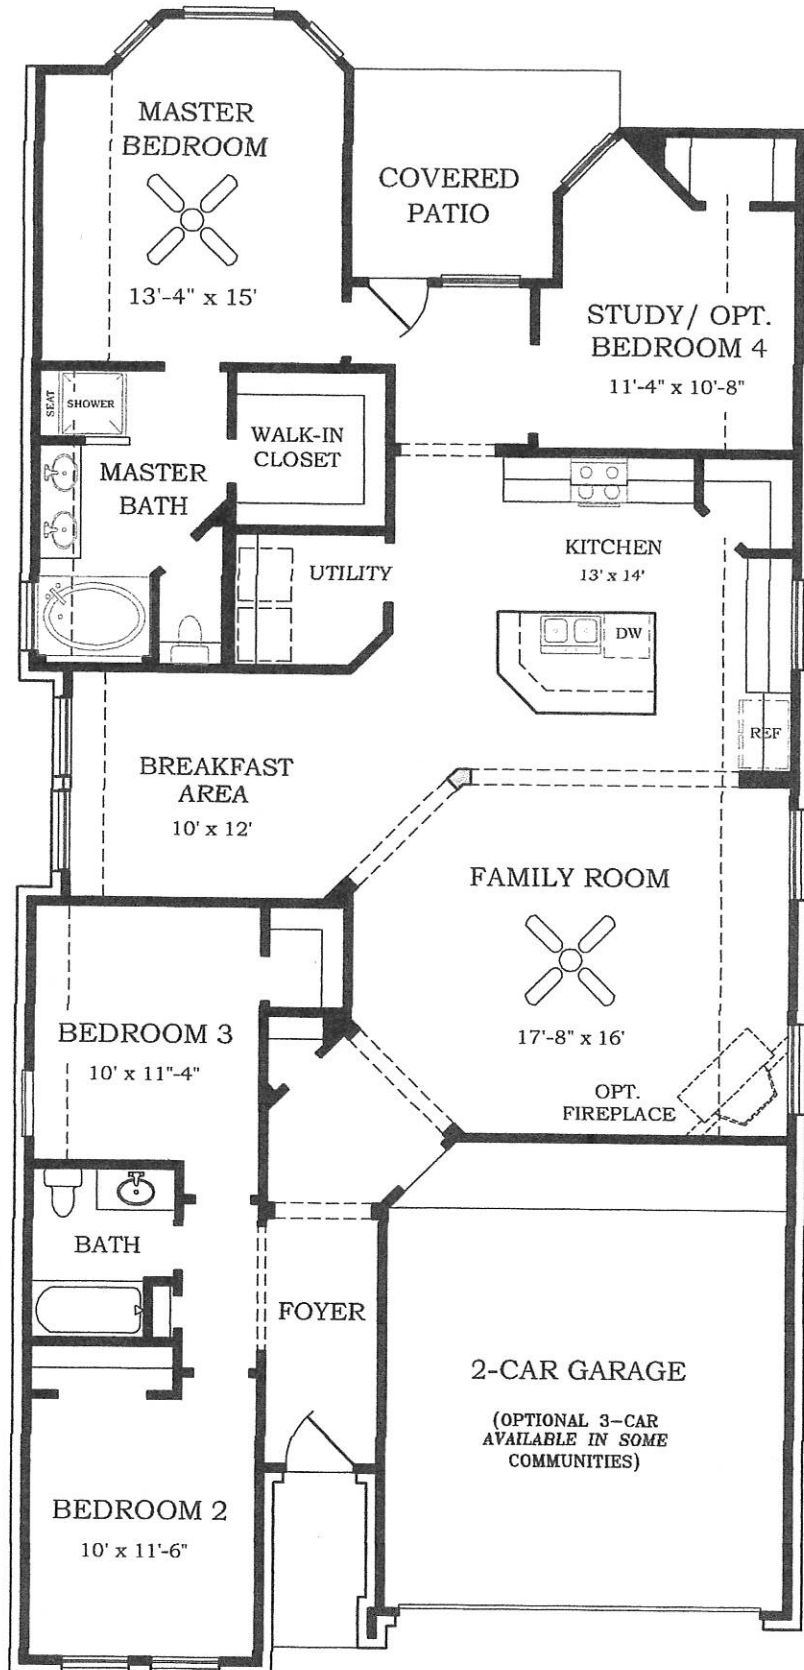

Setting a Higher Standard

Plan 3092 • ANAIS • 1,891 sq. ft.

Square footage and room dimensions are approximate and may vary per elevation. Window placement, roof line and porches may also vary by elevation. Plans, features, prices and availability are subject to change without notice.