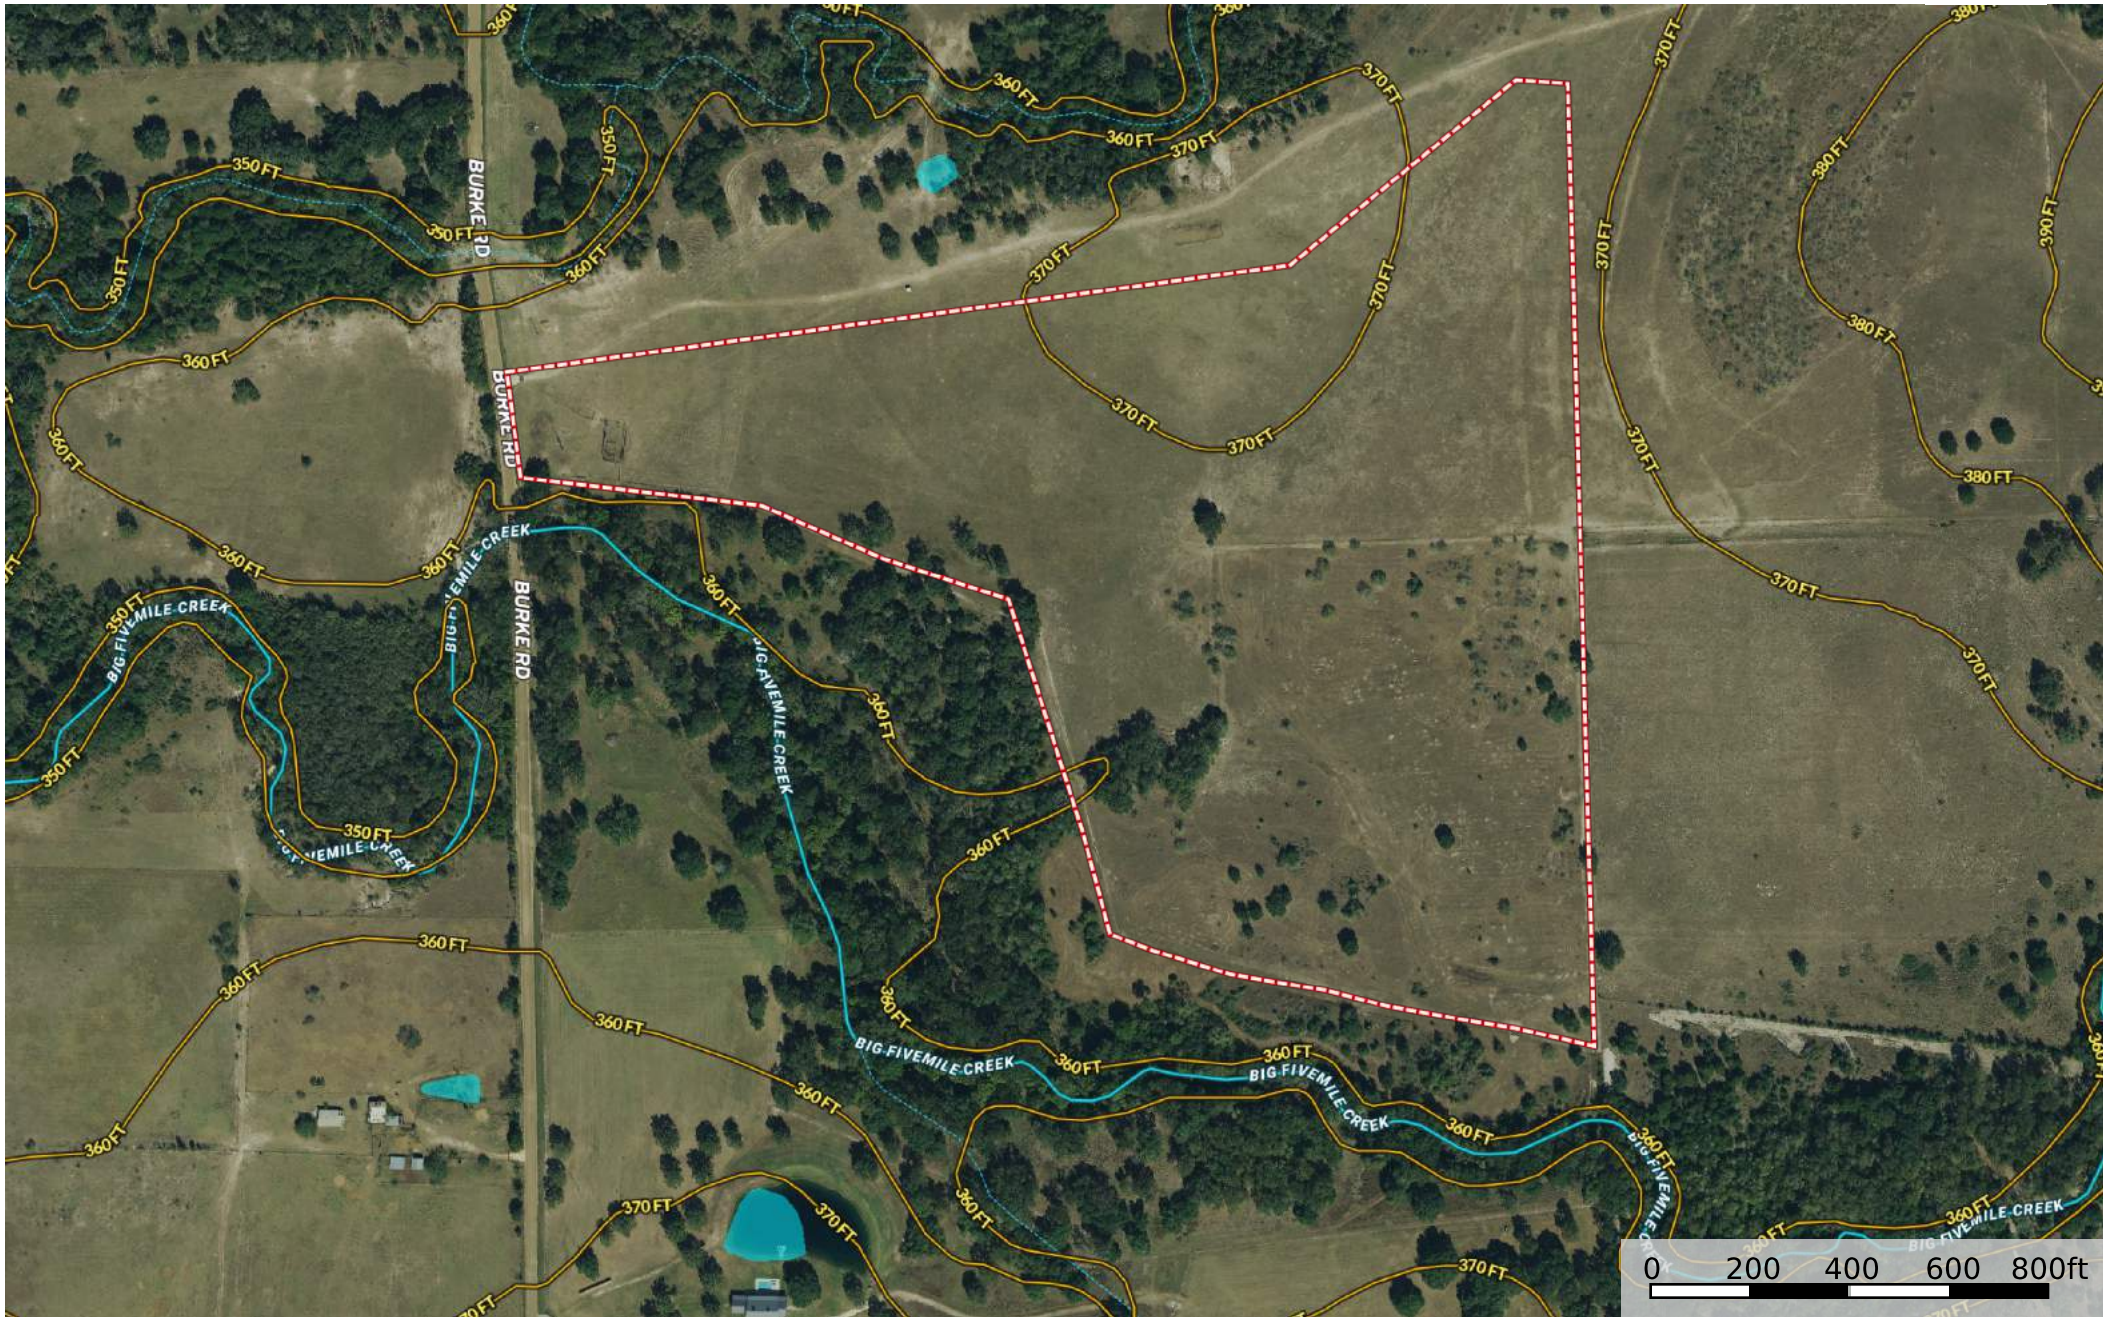

Grimsrud- 45 acres

Texas, AC +/-

- Boundary
- Forest Service
- State Land
- Fish and Wildlife
- National Park
- Other
- BLM
- Local Government
- Stream, Intermittent
- River/Creek
- Water Body