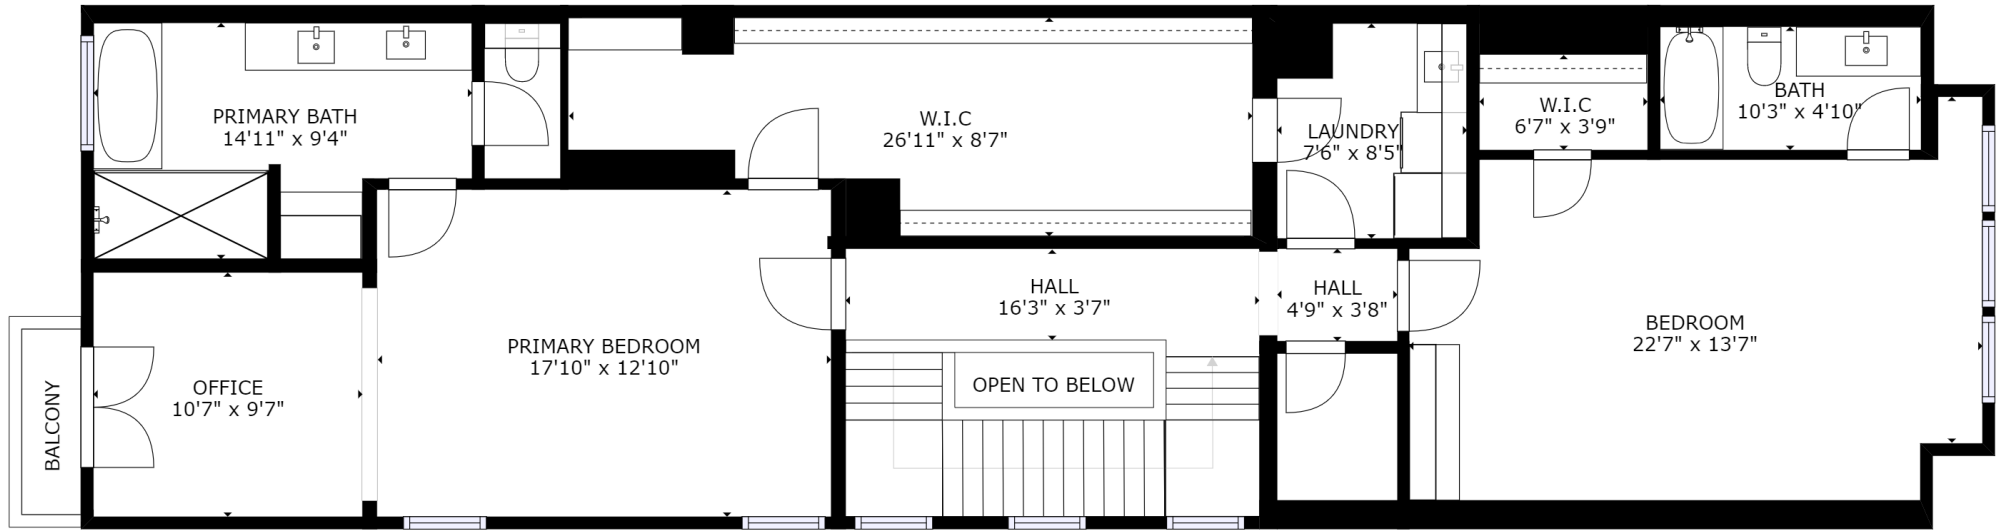

FLOOR 1

GROSS INTERNAL AREA
 FLOOR 1: 734 sq. ft, FLOOR 2: 1263 sq. ft
 FLOOR 3: 1393 sq. ft
 TOTAL: 3391 sq. ft

SIZES AND DIMENSIONS ARE APPROXIMATE, ACTUAL MAY VARY.

FLOOR 2

GROSS INTERNAL AREA
 FLOOR 1: 734 sq. ft, FLOOR 2: 1263 sq. ft
 FLOOR 3: 1393 sq. ft
 TOTAL: 3391 sq. ft

SIZES AND DIMENSIONS ARE APPROXIMATE, ACTUAL MAY VARY.

FLOOR 3

GROSS INTERNAL AREA
 FLOOR 1: 734 sq. ft, FLOOR 2: 1263 sq. ft
 FLOOR 3: 1393 sq. ft
 TOTAL: 3391 sq. ft

SIZES AND DIMENSIONS ARE APPROXIMATE, ACTUAL MAY VARY.