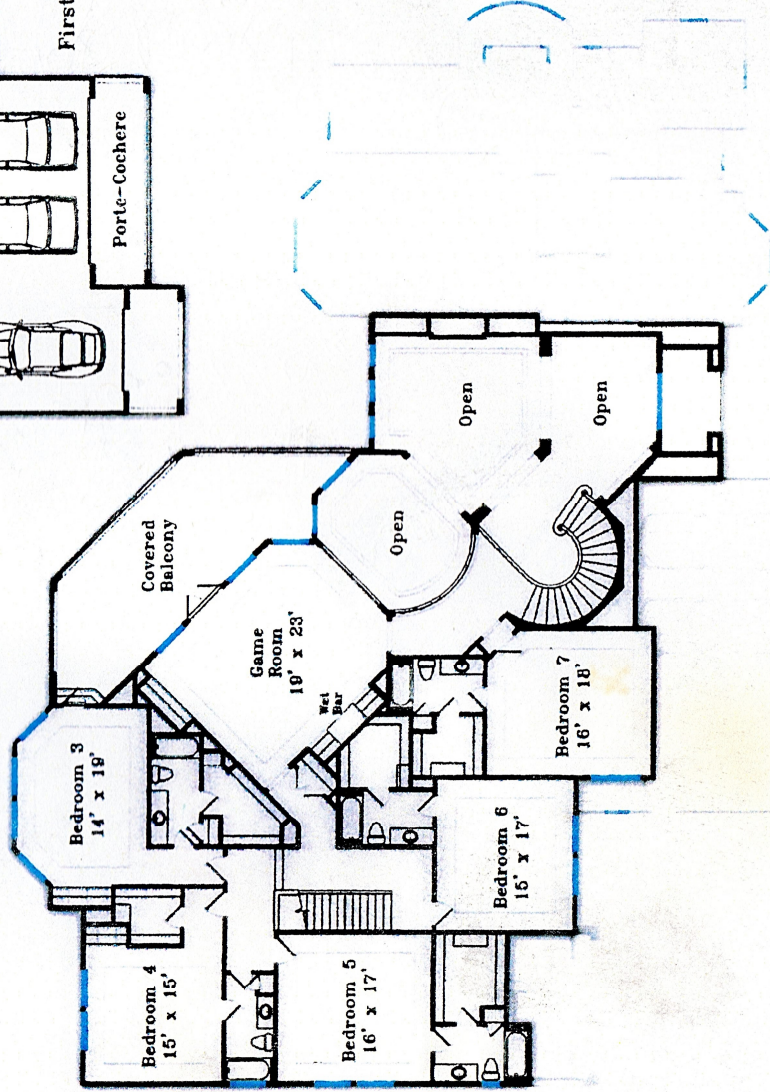

Westport Home
4802 Shapiro Court

For more information call 281-499-8700.

Conceptual rendering, design may vary without notice. Nothing presented on this rendering shall obligate the Builder, Developer or Riverstone Custom Sales Co. This rendering should not be the sole basis for a decision to purchase. Dimensions shown are approximate.