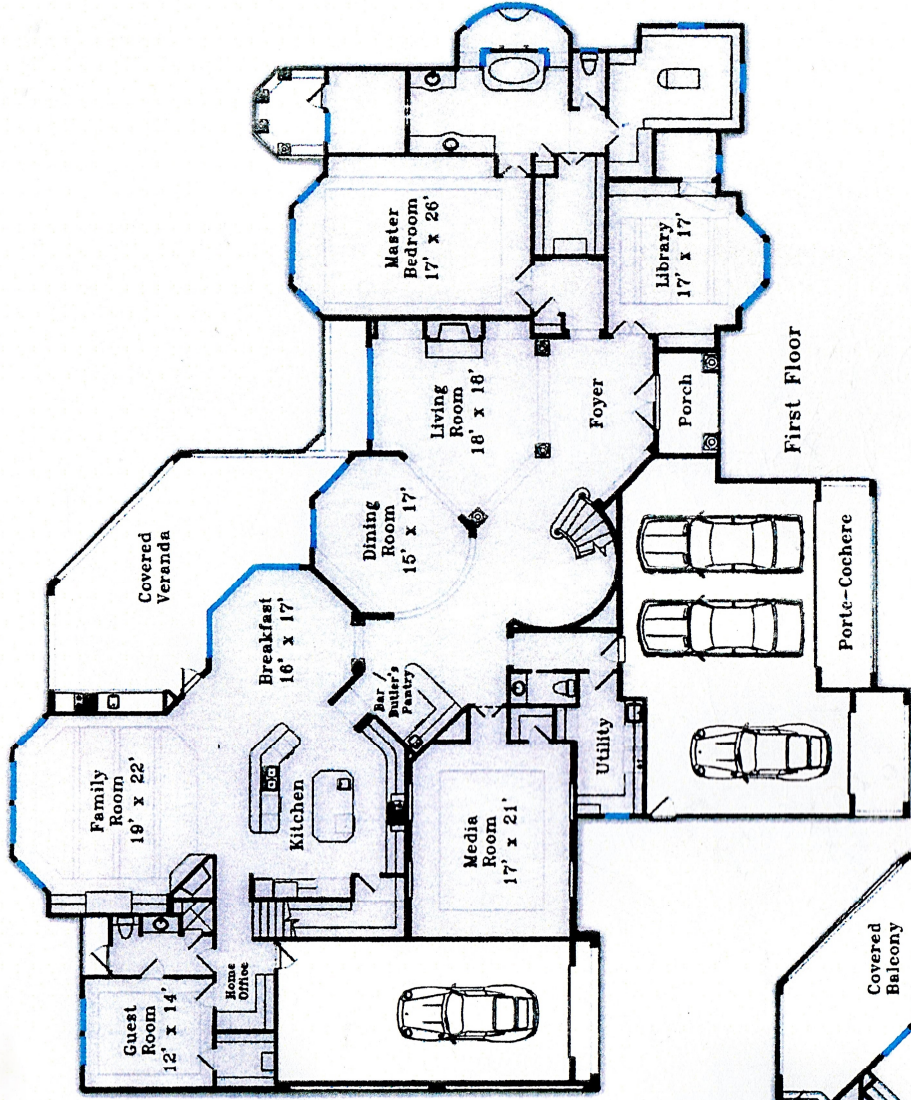

Westport Home
4802 Shapiro Court

For more information call 281-499-8700.

Conceptual rendering, design may vary without notice. Nothing presented on this rendering shall obligate the Builder, Developer or Riverstone Custom Sales Co. This rendering should not be the sole basis for a decision to purchase. Dimensions shown are approximate.