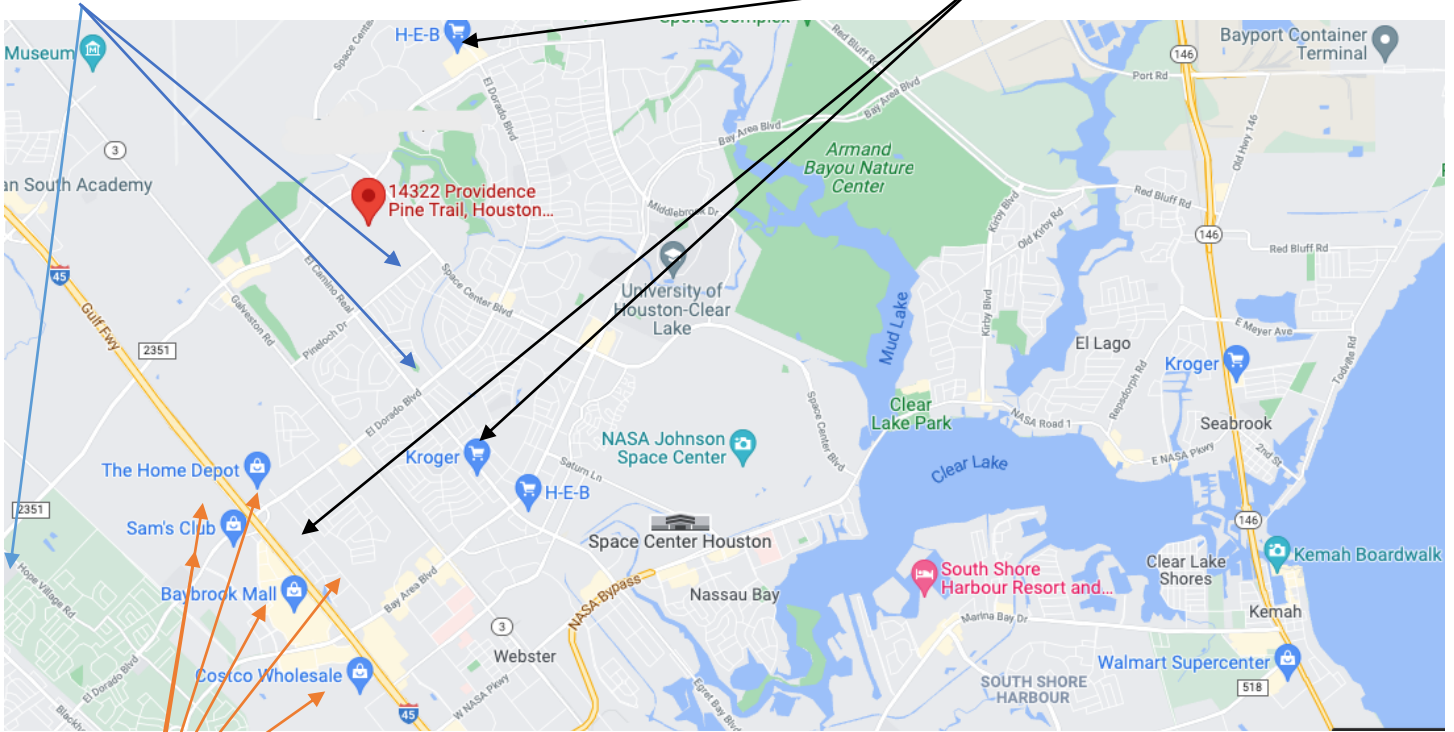

Great location!!!!

14322 Providence Pine Trl

Ward Elementary
 Clear Lake Intermediate
 Clear Brook High School

Nearby Grocery Stores: HEB and Kroger (new HEB
 Coming between Home Depot and Lowes)

Close to shopping & Restaurants

Baybrook Mall (with shops & dining)
 Costco
 Wal-Mart
 Sam's Club
 Home Depot
 Lowes

Centrally located

I-45 – 6 minutes
 Kemah – 22 minutes
 Galveston – 40 minutes
 NASA - 12 minutes
 Downtown – 30 minutes