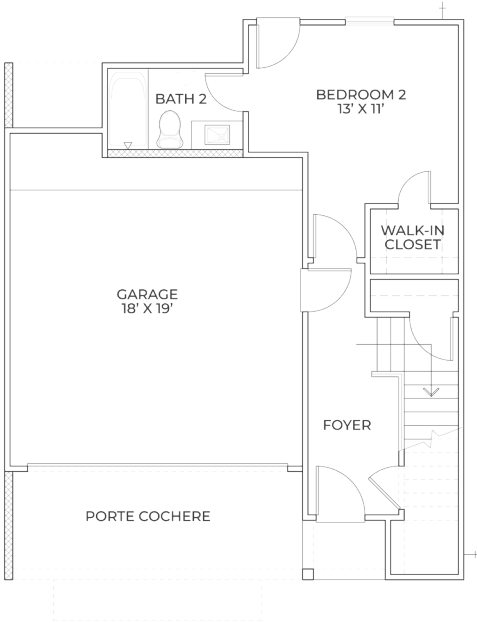

CITY HOMES
CHOICE

PARK AT NORTHWOOD
THE TRAVIS | 2,120 SQ.FT.

FIRST FLOOR

SECOND FLOOR

THIRD FLOOR

CHOICE IS THE ULTIMATE LUXURY