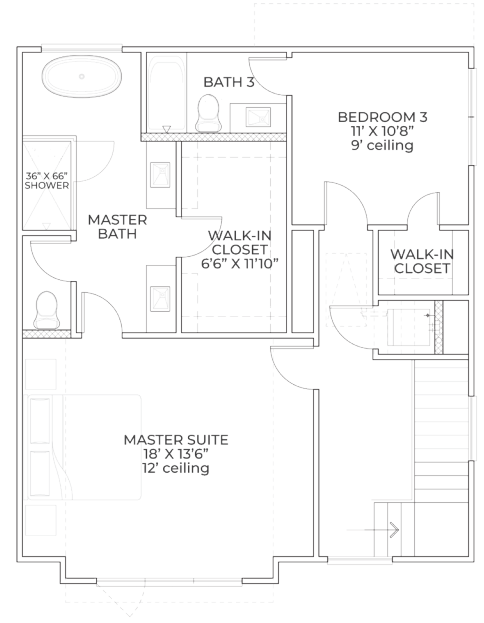

CITY HOMES
CHOICE

PARK AT NORTHWOOD
THE TRAVIS | 2,120 SQ.FT.

FIRST FLOOR

SECOND FLOOR

THIRD FLOOR

CHOICE IS THE ULTIMATE LUXURY