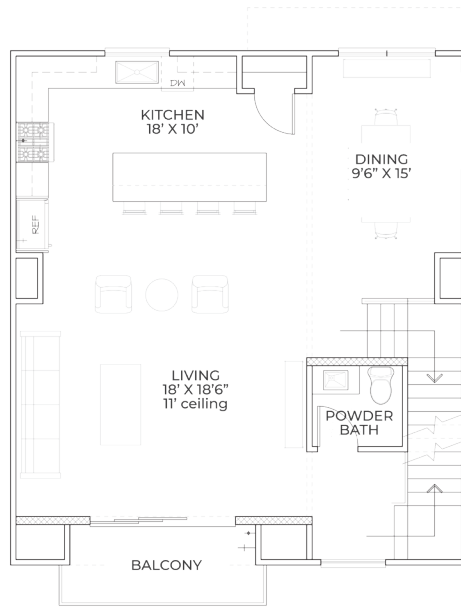

CITY HOMES
CHOICE

PARK AT NORTHWOOD
THE TRAVIS | 2,120 SQ.FT.

FIRST FLOOR

SECOND FLOOR

THIRD FLOOR

CHOICE IS THE ULTIMATE LUXURY