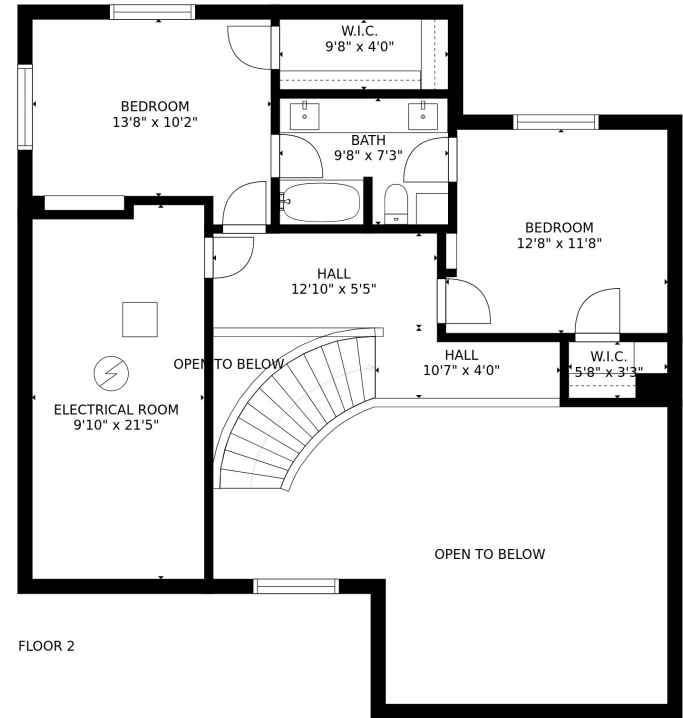

FLOOR 1

FLOOR 2

Estimated areas

GLA FLOOR 1: 2209 sq. ft, excluded 23 sq. ft
 GLA FLOOR 2: 682 sq. ft, excluded 643 sq. ft
 Total GLA 2891 sq. ft, total scanned area 3557 sq. ft

SIZES AND DIMENSIONS ARE APPROXIMATE, ACTUAL MAY VARY.

Estimated areas

GLA FLOOR 1: 2209 sq. ft, excluded 23 sq. ft
 GLA FLOOR 2: 682 sq. ft, excluded 643 sq. ft
 Total GLA 2891 sq. ft, total scanned area 3557 sq. ft

SIZES AND DIMENSIONS ARE APPROXIMATE, ACTUAL MAY VARY.