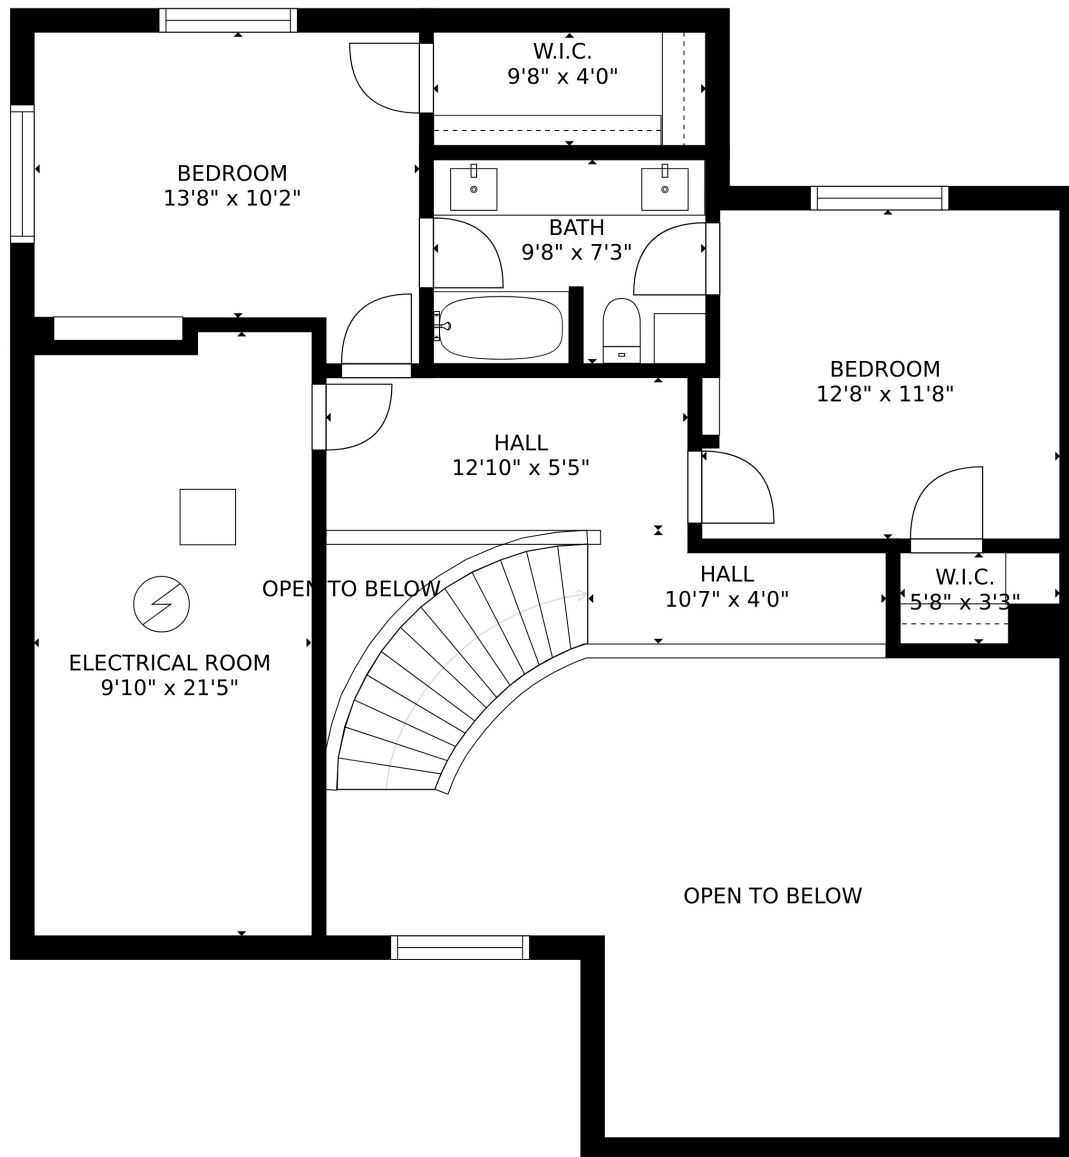

FLOOR 1

FLOOR 2

Estimated areas

GLA FLOOR 1: 2209 sq. ft, excluded 23 sq. ft
 GLA FLOOR 2: 682 sq. ft, excluded 643 sq. ft
 Total GLA 2891 sq. ft, total scanned area 3557 sq. ft

SIZES AND DIMENSIONS ARE APPROXIMATE, ACTUAL MAY VARY.

Estimated areas

GLA FLOOR 1: 2209 sq. ft, excluded 23 sq. ft
 GLA FLOOR 2: 682 sq. ft, excluded 643 sq. ft
 Total GLA 2891 sq. ft, total scanned area 3557 sq. ft

SIZES AND DIMENSIONS ARE APPROXIMATE, ACTUAL MAY VARY.