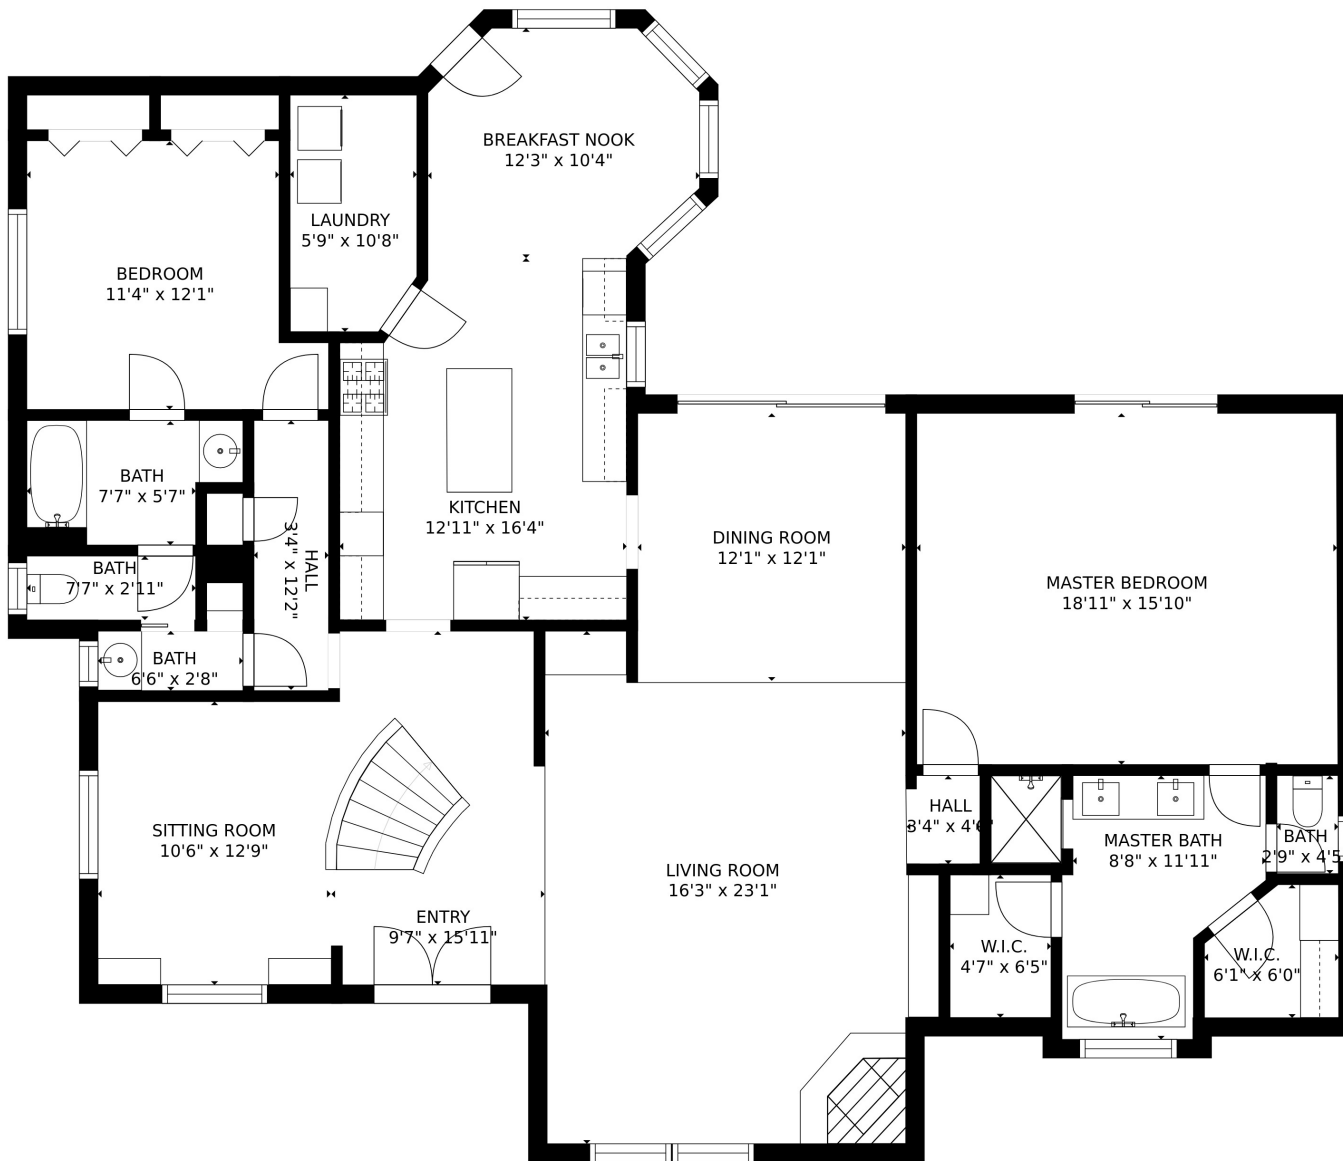

FLOOR 1

FLOOR 2

Estimated areas

GLA FLOOR 1: 2209 sq. ft, excluded 23 sq. ft
 GLA FLOOR 2: 682 sq. ft, excluded 643 sq. ft
 Total GLA 2891 sq. ft, total scanned area 3557 sq. ft

SIZES AND DIMENSIONS ARE APPROXIMATE, ACTUAL MAY VARY.

Estimated areas

GLA FLOOR 1: 2209 sq. ft, excluded 23 sq. ft
 GLA FLOOR 2: 682 sq. ft, excluded 643 sq. ft
 Total GLA 2891 sq. ft, total scanned area 3557 sq. ft

SIZES AND DIMENSIONS ARE APPROXIMATE, ACTUAL MAY VARY.