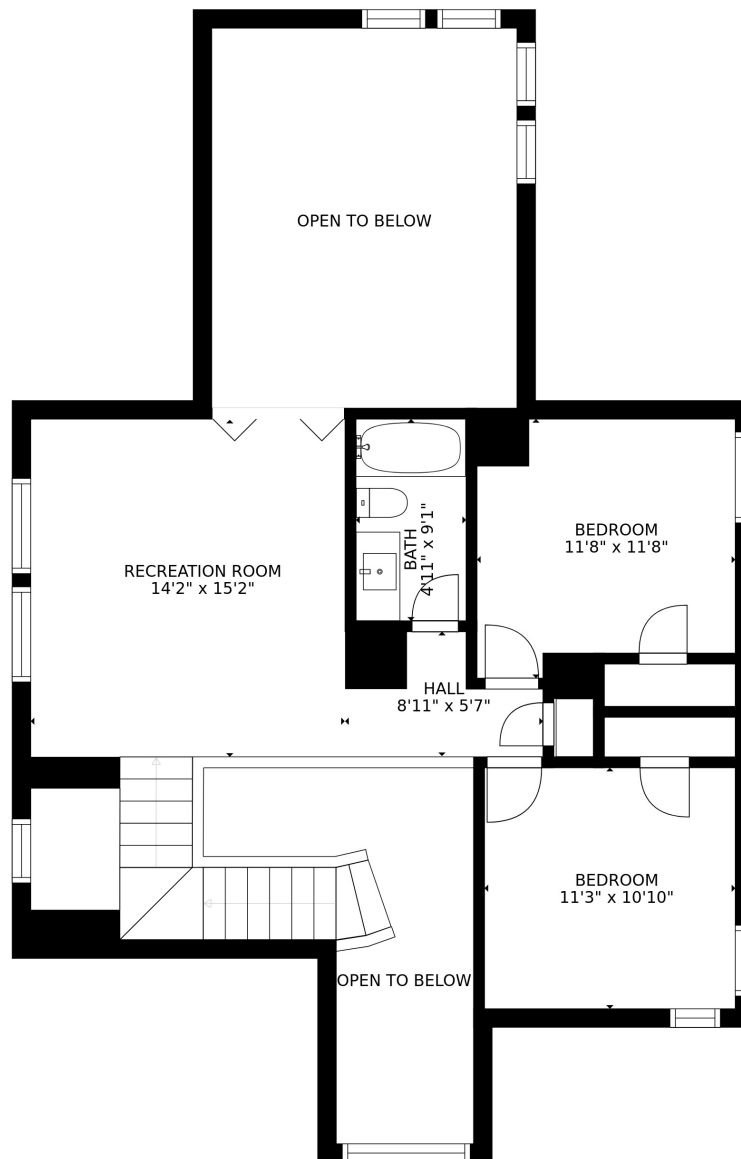

Estimated areas

GLA FLOOR 1: 2009 sq. ft, excluded 383 sq. ft
 GLA FLOOR 2: 804 sq. ft, excluded 552 sq. ft
 Total GLA 2813 sq. ft, total scanned area 3748 sq. ft

SIZES AND DIMENSIONS ARE APPROXIMATE, ACTUAL MAY VARY.