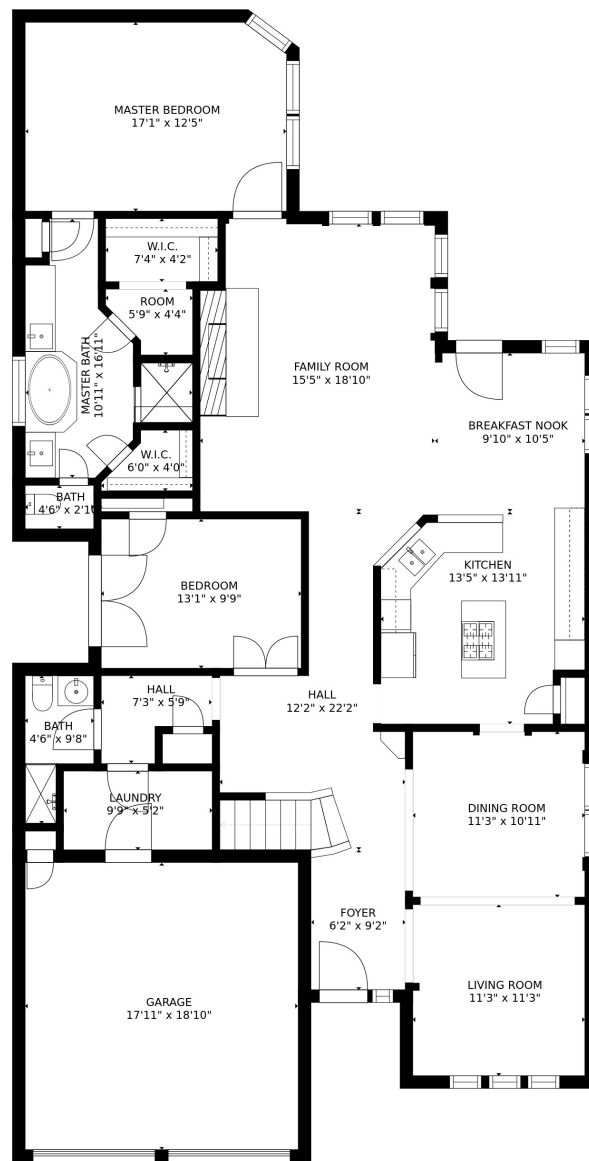

Estimated areas

GLA FLOOR 1: 2009 sq. ft, excluded 383 sq. ft
 GLA FLOOR 2: 804 sq. ft, excluded 552 sq. ft
 Total GLA 2813 sq. ft, total scanned area 3748 sq. ft

SIZES AND DIMENSIONS ARE APPROXIMATE, ACTUAL MAY VARY.