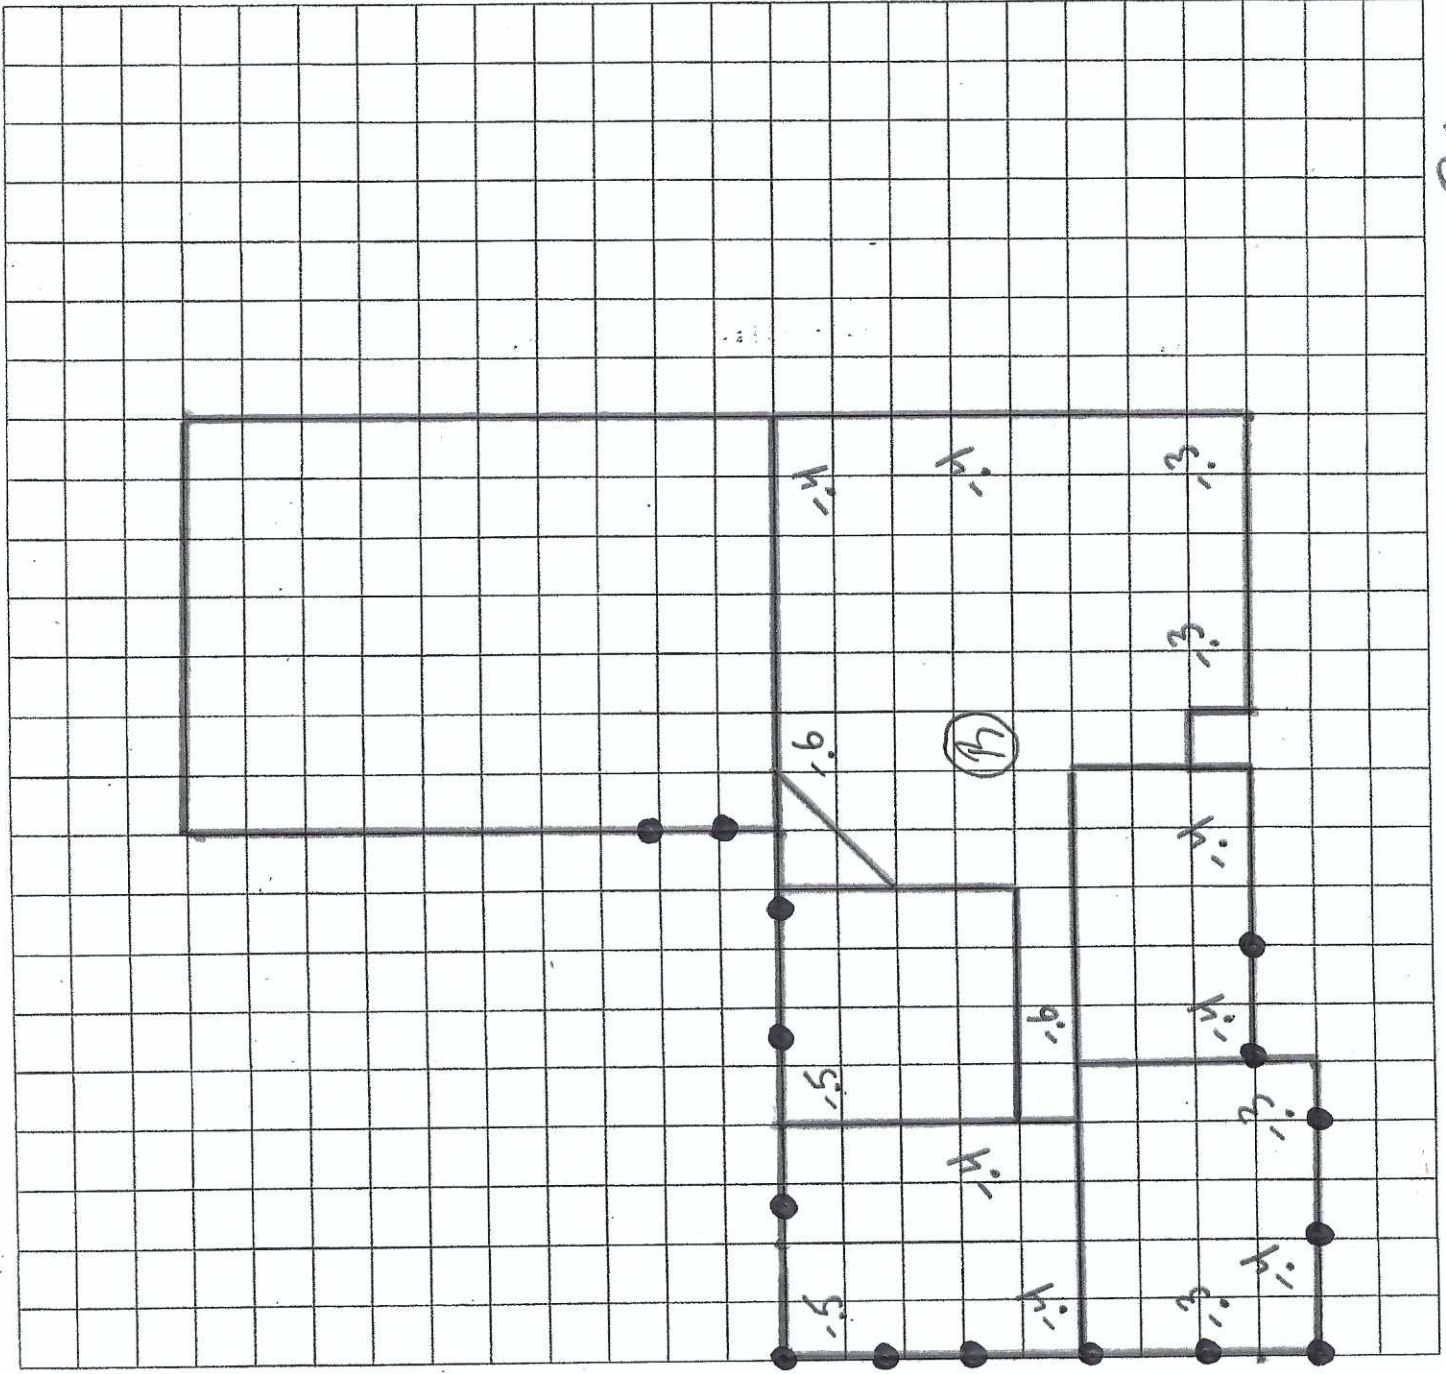

Green Tree Foundation Leveling

Address: 610 Wisteria St.

City: Lake Jackson, TX 77566

Owner: _____

Requester: _____

Date: _____ Date: 8/24/2021

Signature box with three circles above it.

Engineer: _____