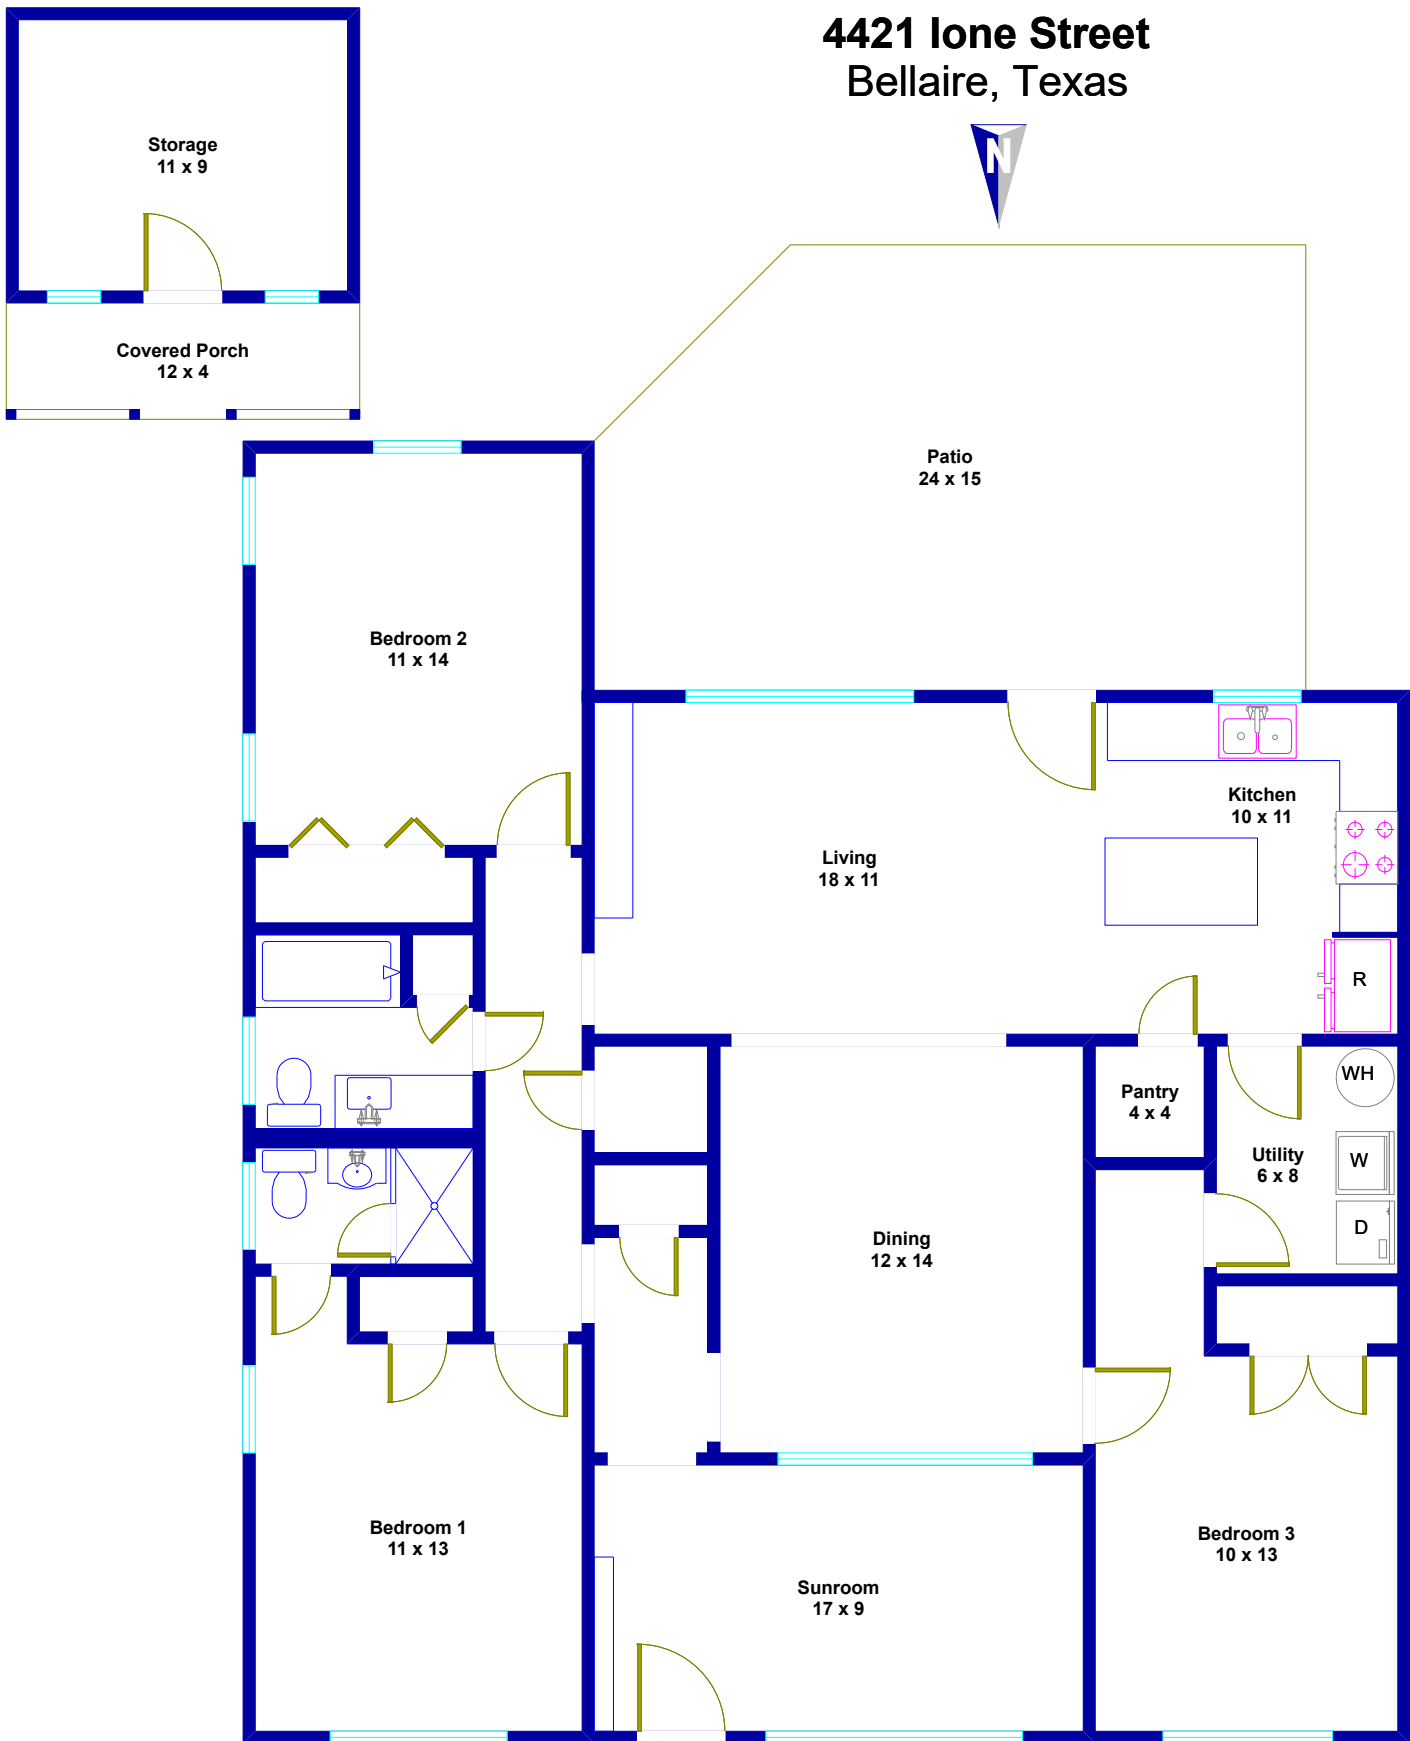

4421 Lone Street Bellaire, Texas

FLOORPLAN
GRAPHICS

© Floor Plan Graphics LLC 2021. This floor plan is an artistic rendering only. All dimensions are approximate. Floor Plan Graphics LLC makes no representation or warranty as to this rendering's accuracy and no measurements or dimensions should be relied upon without independent verification. This floor plan and its respective square footage information and materials remain the property of Floor Plan Graphics LLC.