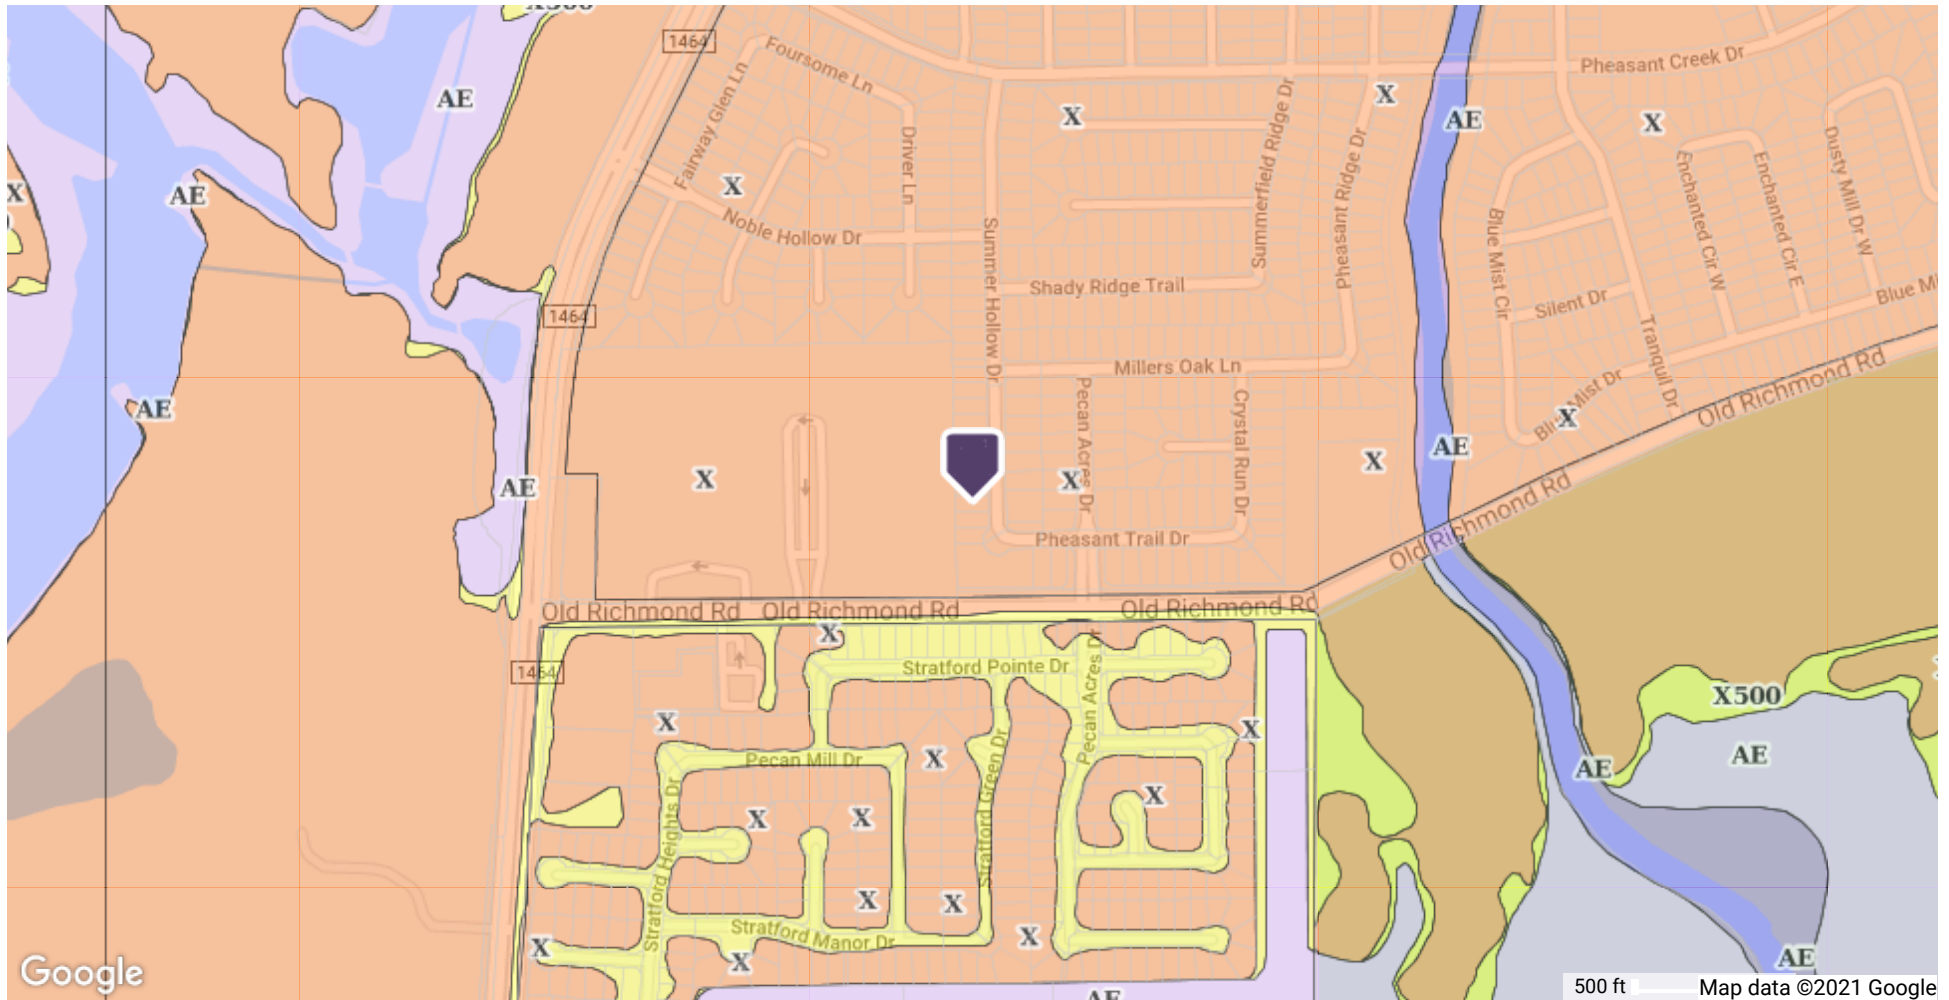

## All Properties 360 Property View

# 17158 Summer Hollow Drive, Sugar Land, Texas 77498-4666 Fort Bend County

### Flood Map

Flood Zone Code:	<b>X</b>	Special Flood Hazard Area (SFHA):	<b>Out</b>
Flood Zone Date:	<b>04/02/2014</b>	Within 250 Feet of Multiple Flood Zone:	<b>No</b>
Flood Zone Panel:	<b>48157C0145L</b>	Flood Community Name:	<b>FT. BEND CO. MUD #25</b>
Flood Code Description:	<b>Zone X-An Area That Is Determined To Be Outside The 100- And 500-Year Floodplains.</b>		

- Coastal 100-Year Floodway
- Coastal 100-year Floodplain
- 100-year Floodway
- 100-year Floodplain
- Undetermined
- 500-year Floodplain incl. levee protected area
- Out of Special Flood Hazard Area

This map/report was produced using multiple sources. It is provided for informational purposes only. This map/report should not be relied upon by any third parties. It is not