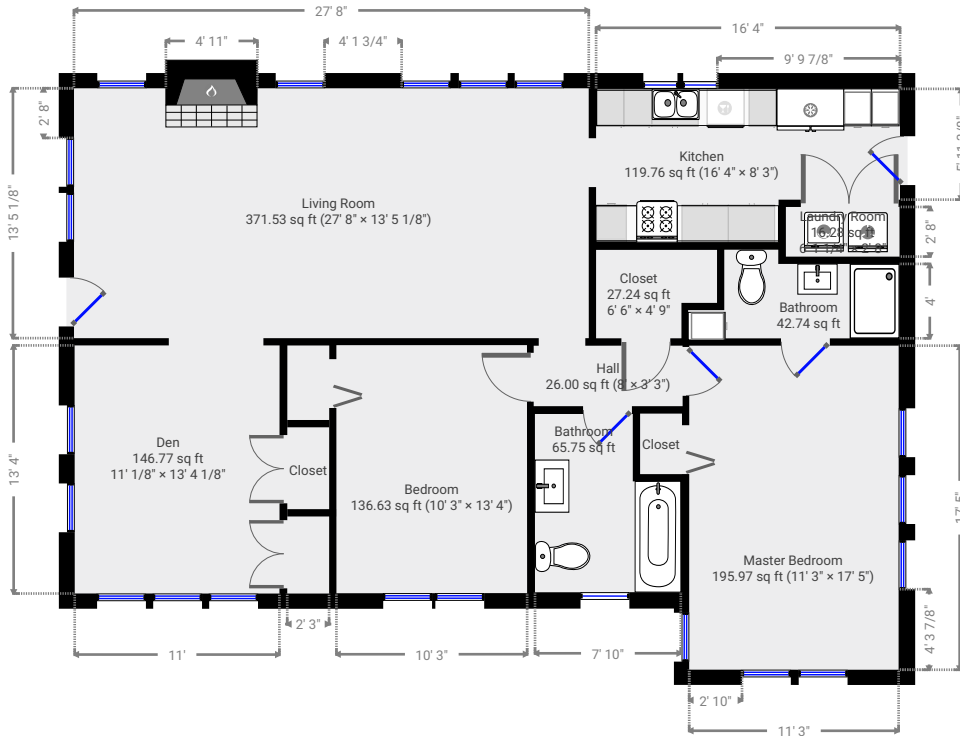

▼ Ground Floor

TOTAL AREA: 1374.88 sq ft • LIVING AREA: 1374.88 sq ft • ROOMS: 5

THIS FLOORPLAN IS PROVIDED WITHOUT WARRANTY OF ANY KIND. SENSOPIA DISCLAIMS ANY WARRANTY INCLUDING, WITHOUT LIMITATION, SATISFACTORY QUALITY OR ACCURACY OF DIMENSIONS.