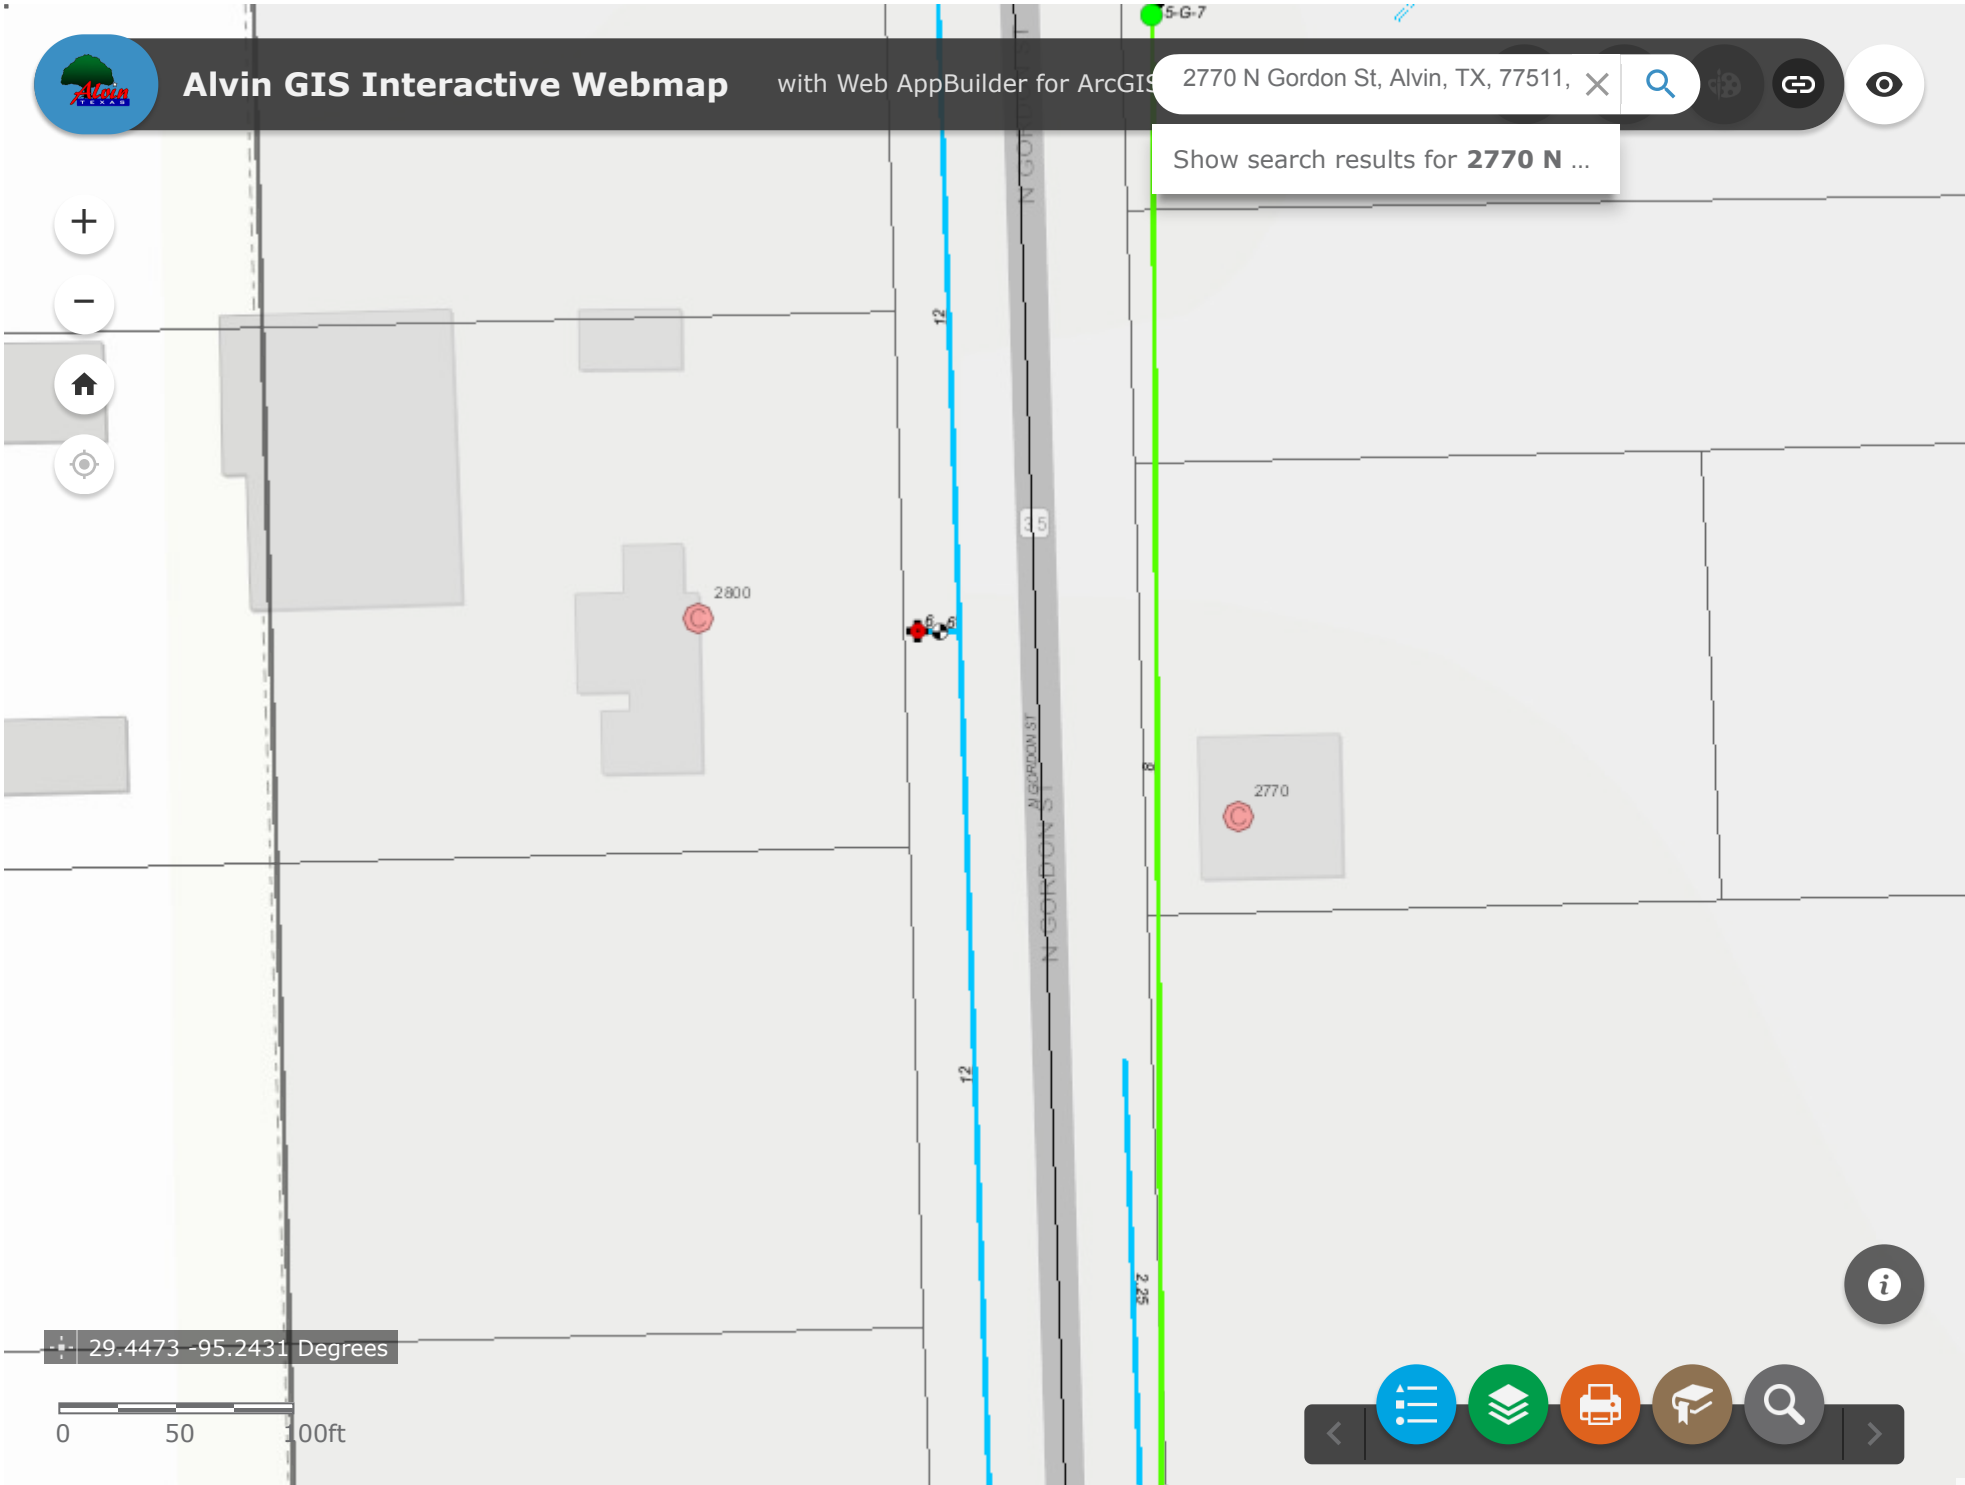

# Alvin GIS Interactive Webmap

with Web AppBuilder for ArcGIS

2770 N Gordon St, Alvin, TX, 77511, X

Show search results for **2770 N ...**

29.4473 -95.2431 Degrees

0 50 100ft