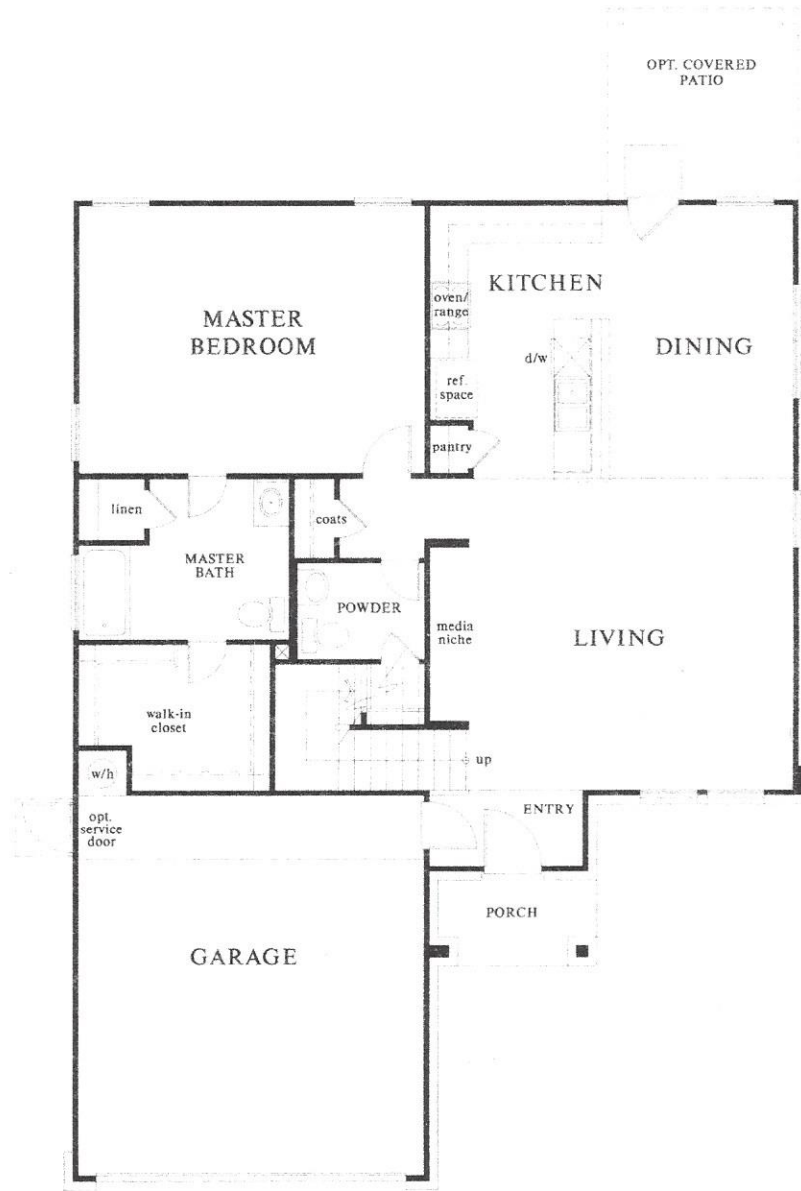

ELEVATION A

ELEVATION B

ELEVATION C

THE CLASSICS COLLECTION

LEONARDO

238.2401

STANDARD FEATURES

2458 ~~SQ~~ SQUARE FEET

4 BEDROOMS

2 1/2 BATHS

LIVING

DINING

LOFT

LEVEL A

FIRST FLOOR

SECOND FLOOR

OPTION FEATURES

MULTIPLE MASTER BATH OPTIONS

STORAGE UNDER STAIRS

FIREPLACE WITH MEDIA NICHE AT FAMILY

ATRIUM DOOR AT DINING

SHOWER IN LIEU OF TUB AT BATH 2

BEDROOM 5 AT LOFT