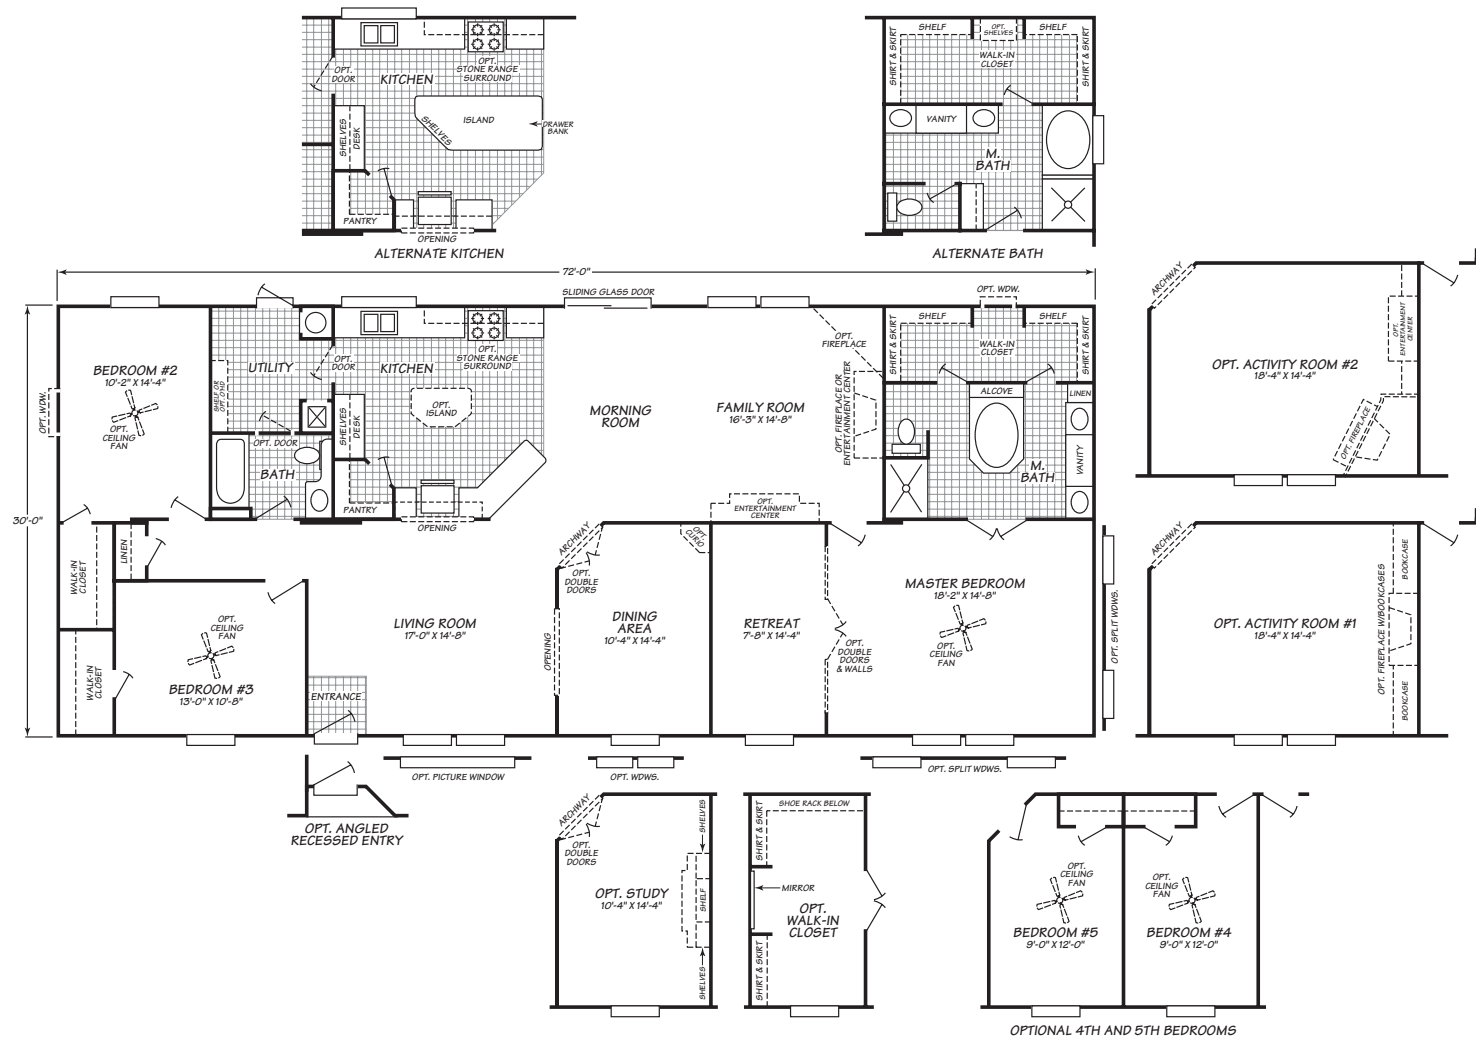

Harbor Springs Series Model 0723H

3 Bedrooms • 2 Baths • 2,160 Square Feet

Windows shown reflect standard aluminum windows. Selection of optional thermal pane (vinyl) windows may affect the size and number of windows.

Fleetwood Homes reserves the right to change colors, prices, specifications, models, dimensions and materials without notice. Rendering and diagrams are meant to be representative and, in keeping with Fleetwood's policy of constant updating and improvement, may vary from the actual home. All dimensions are nominal and approximated. Square footage is measured from exterior wall to exterior wall, and is an approximate figure. Length indicated in floorplans is floor length only. The length of the hitch is not included. (Add four feet to arrive at transportable length.) Ask your retailer for specifics. PRICES AND SPECIFICATIONS SUBJECT TO CHANGE WITHOUT NOTICE OR OBLIGATION.