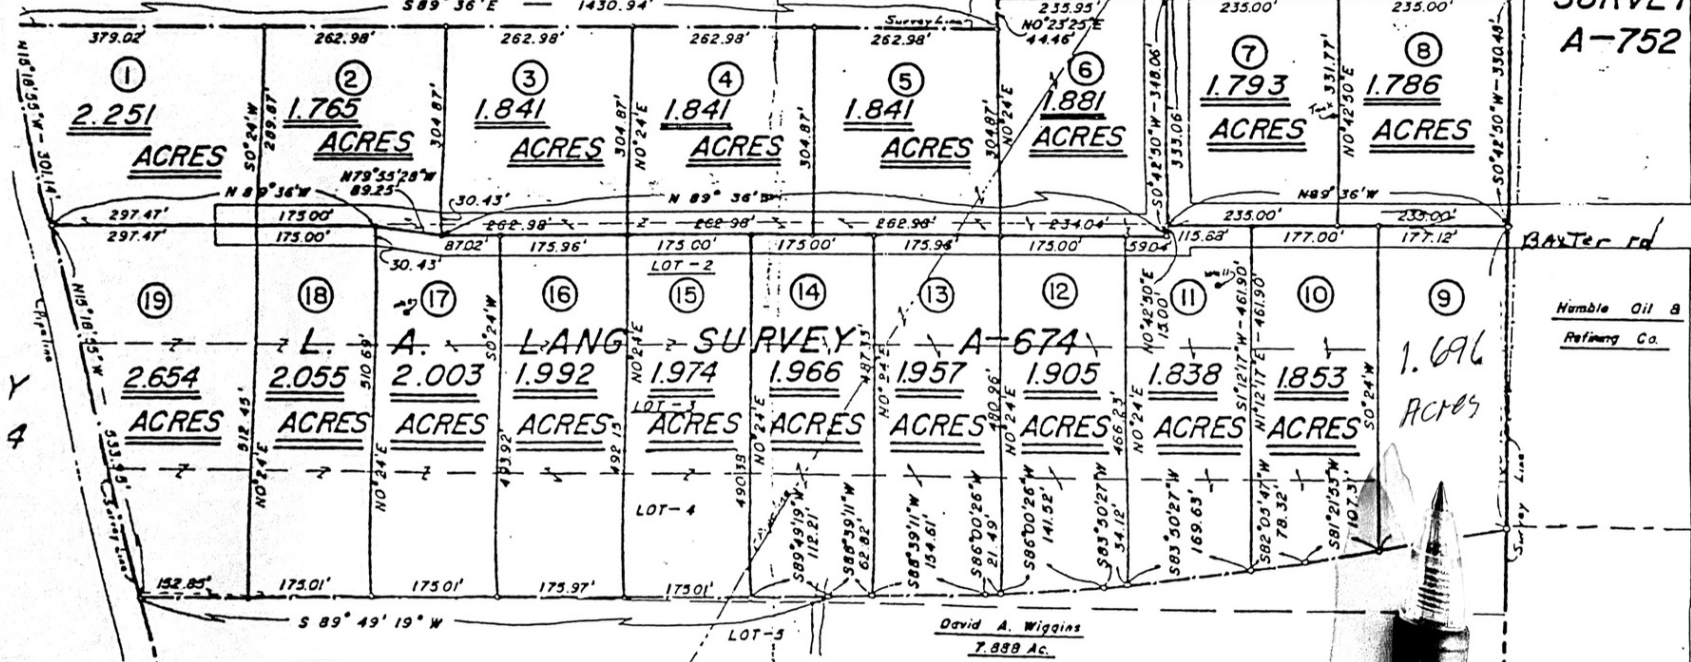

MUOREHEAD ACRES

SCALE IN FEET:

Morris B. Montgomery
297.38 Ac.

JOHN MC HORSE SURVEY A-672

"SURVEY MAP"

Private rd