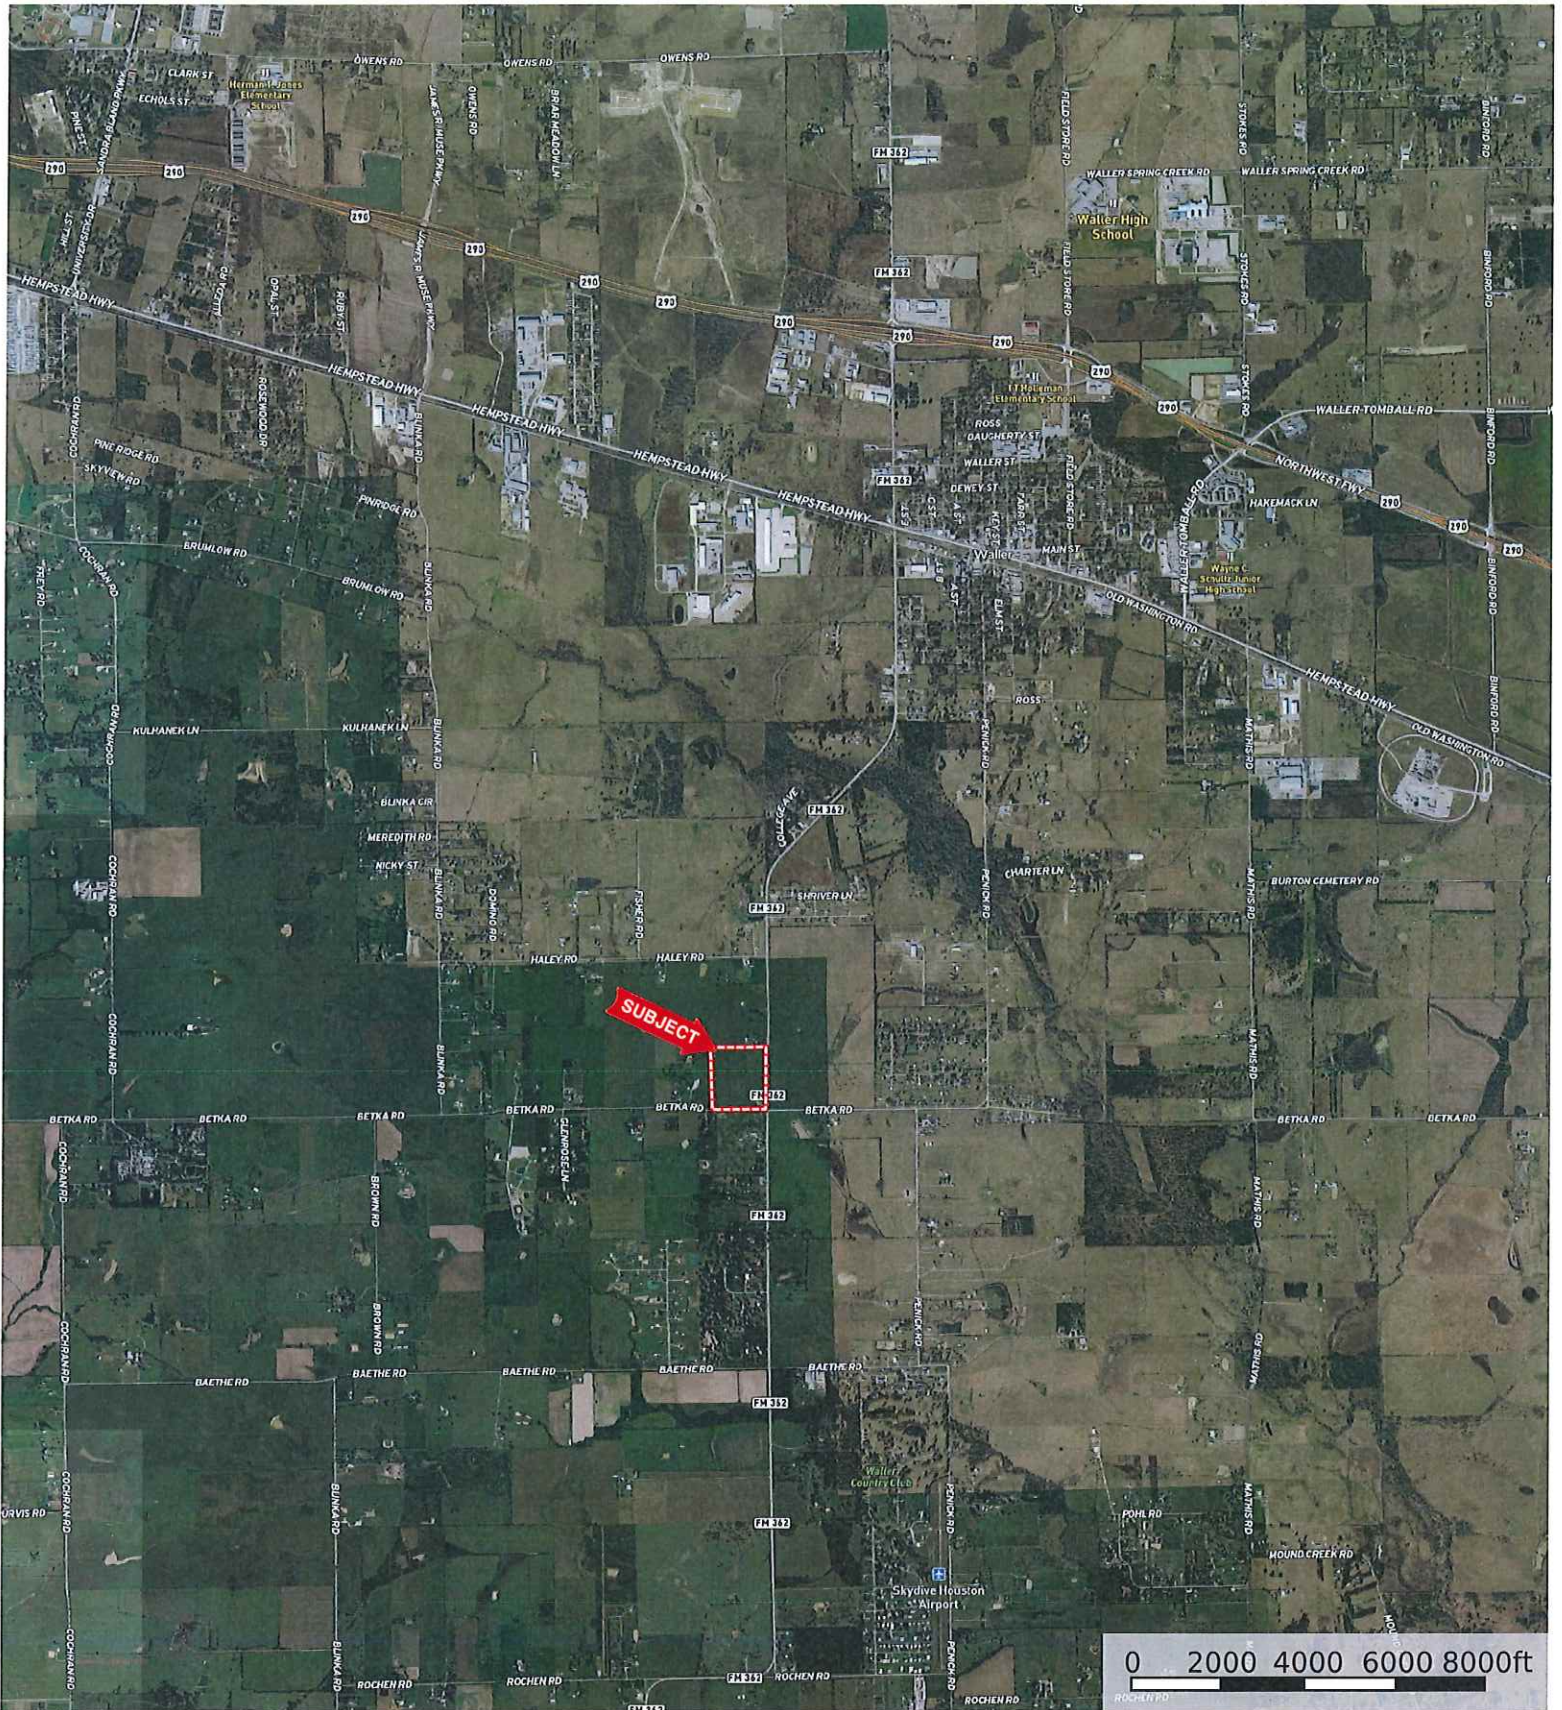

0 S. FM 362
Waller County, Texas, AC +/-

Boundary

 Boundary

0 S. FM 362
 Waller County, Texas, AC +/-

- Boundary
- 100 Year Floodplain
- 500 Year Floodplain
- Floodway
- Special
- Unmapped/ Not Included

 Boundary