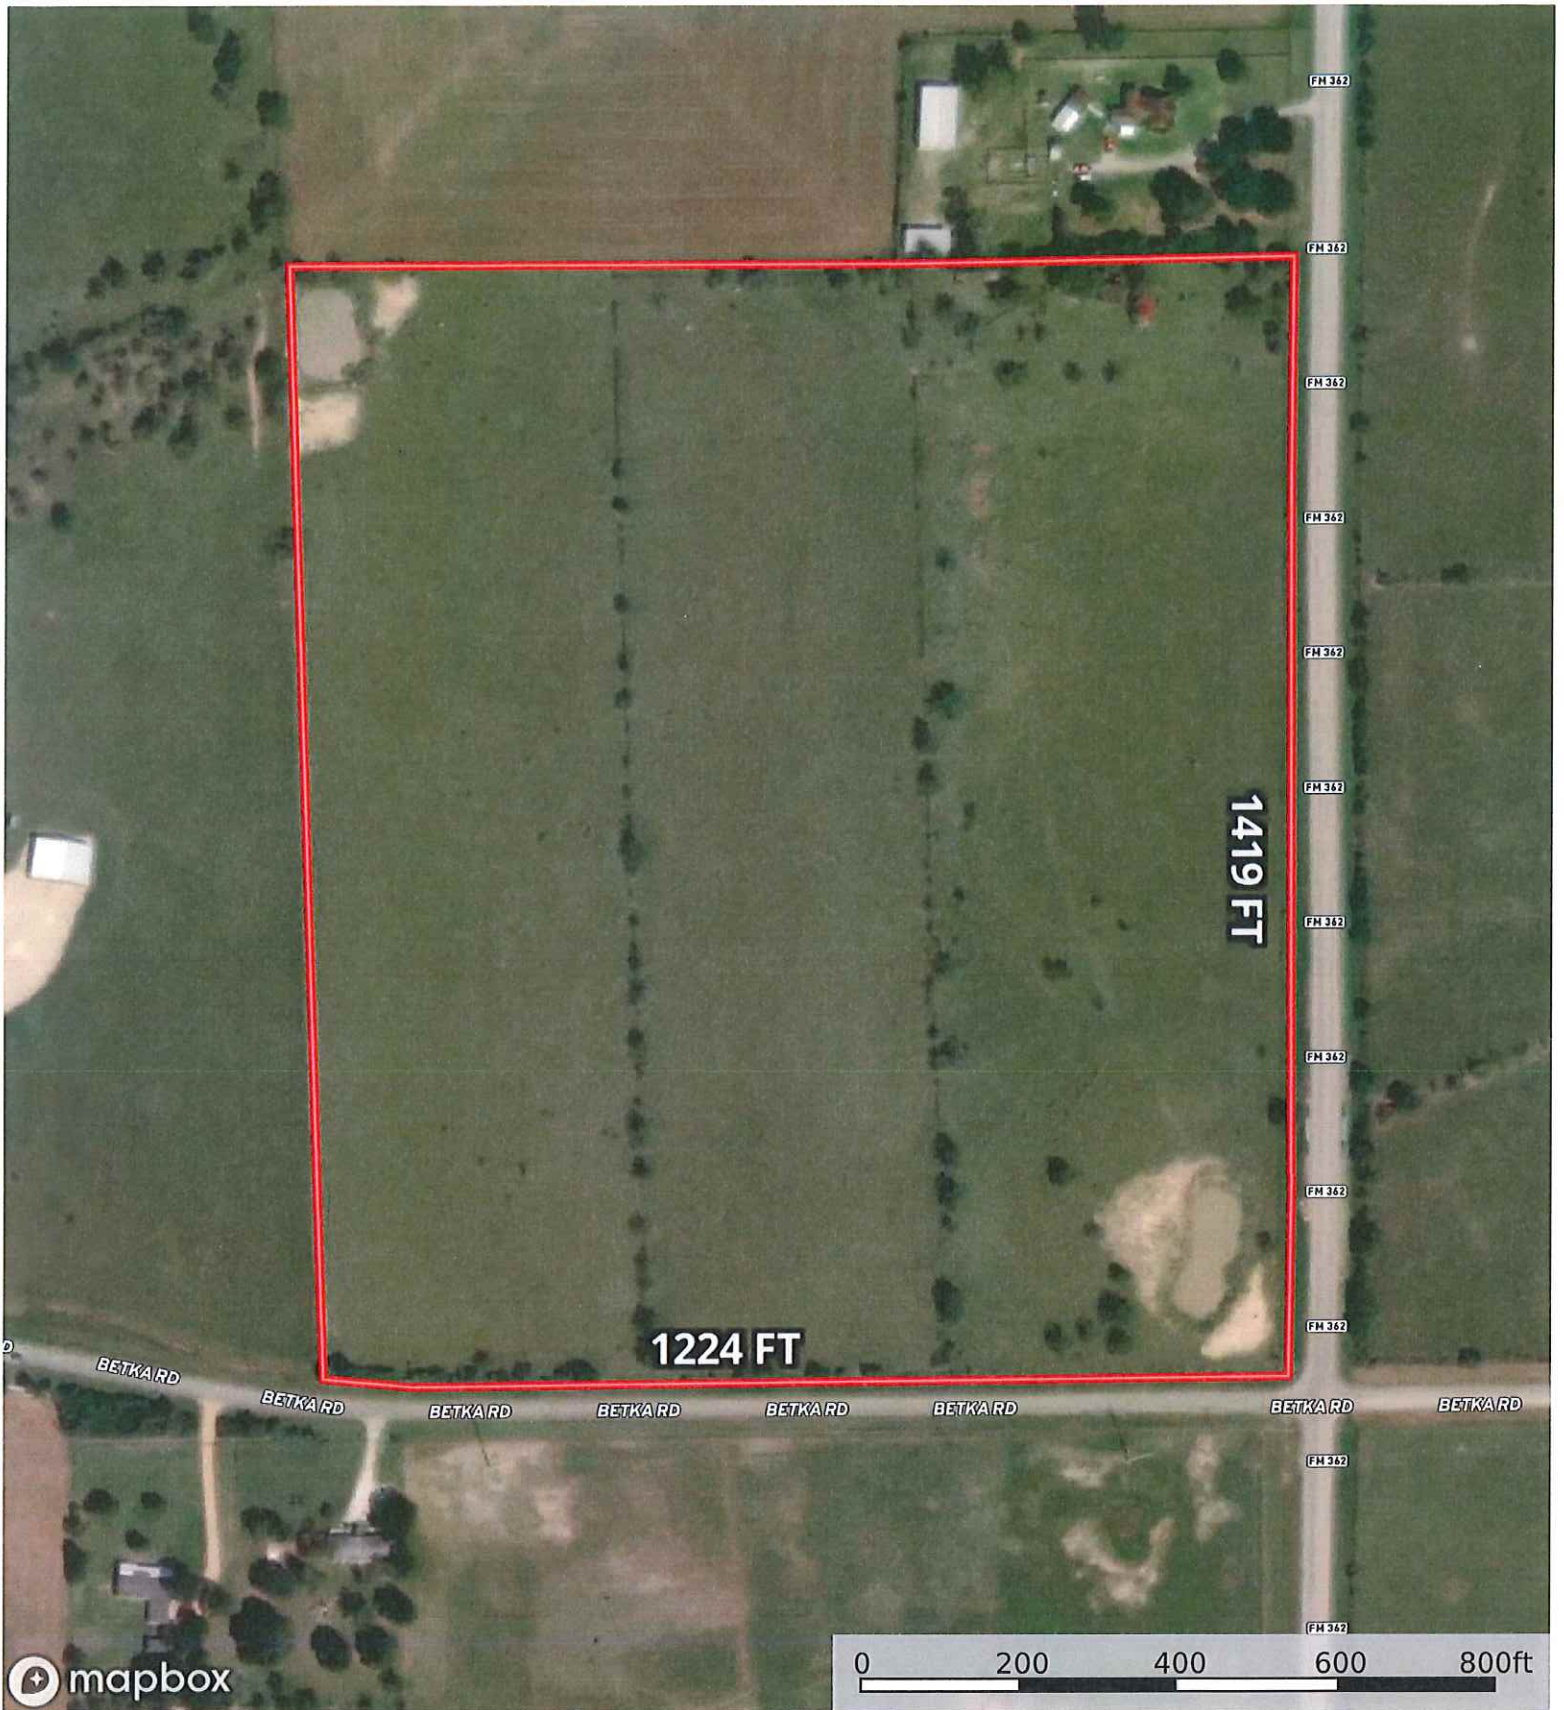

0 S. FM 362
Waller County, Texas, AC +/-

Boundary

 Boundary

0 S. FM 362
 Waller County, Texas, AC +/-

- Boundary
- 100 Year Floodplain
- 500 Year Floodplain
- Floodway
- Special
- Unmapped/ Not Included

 Boundary