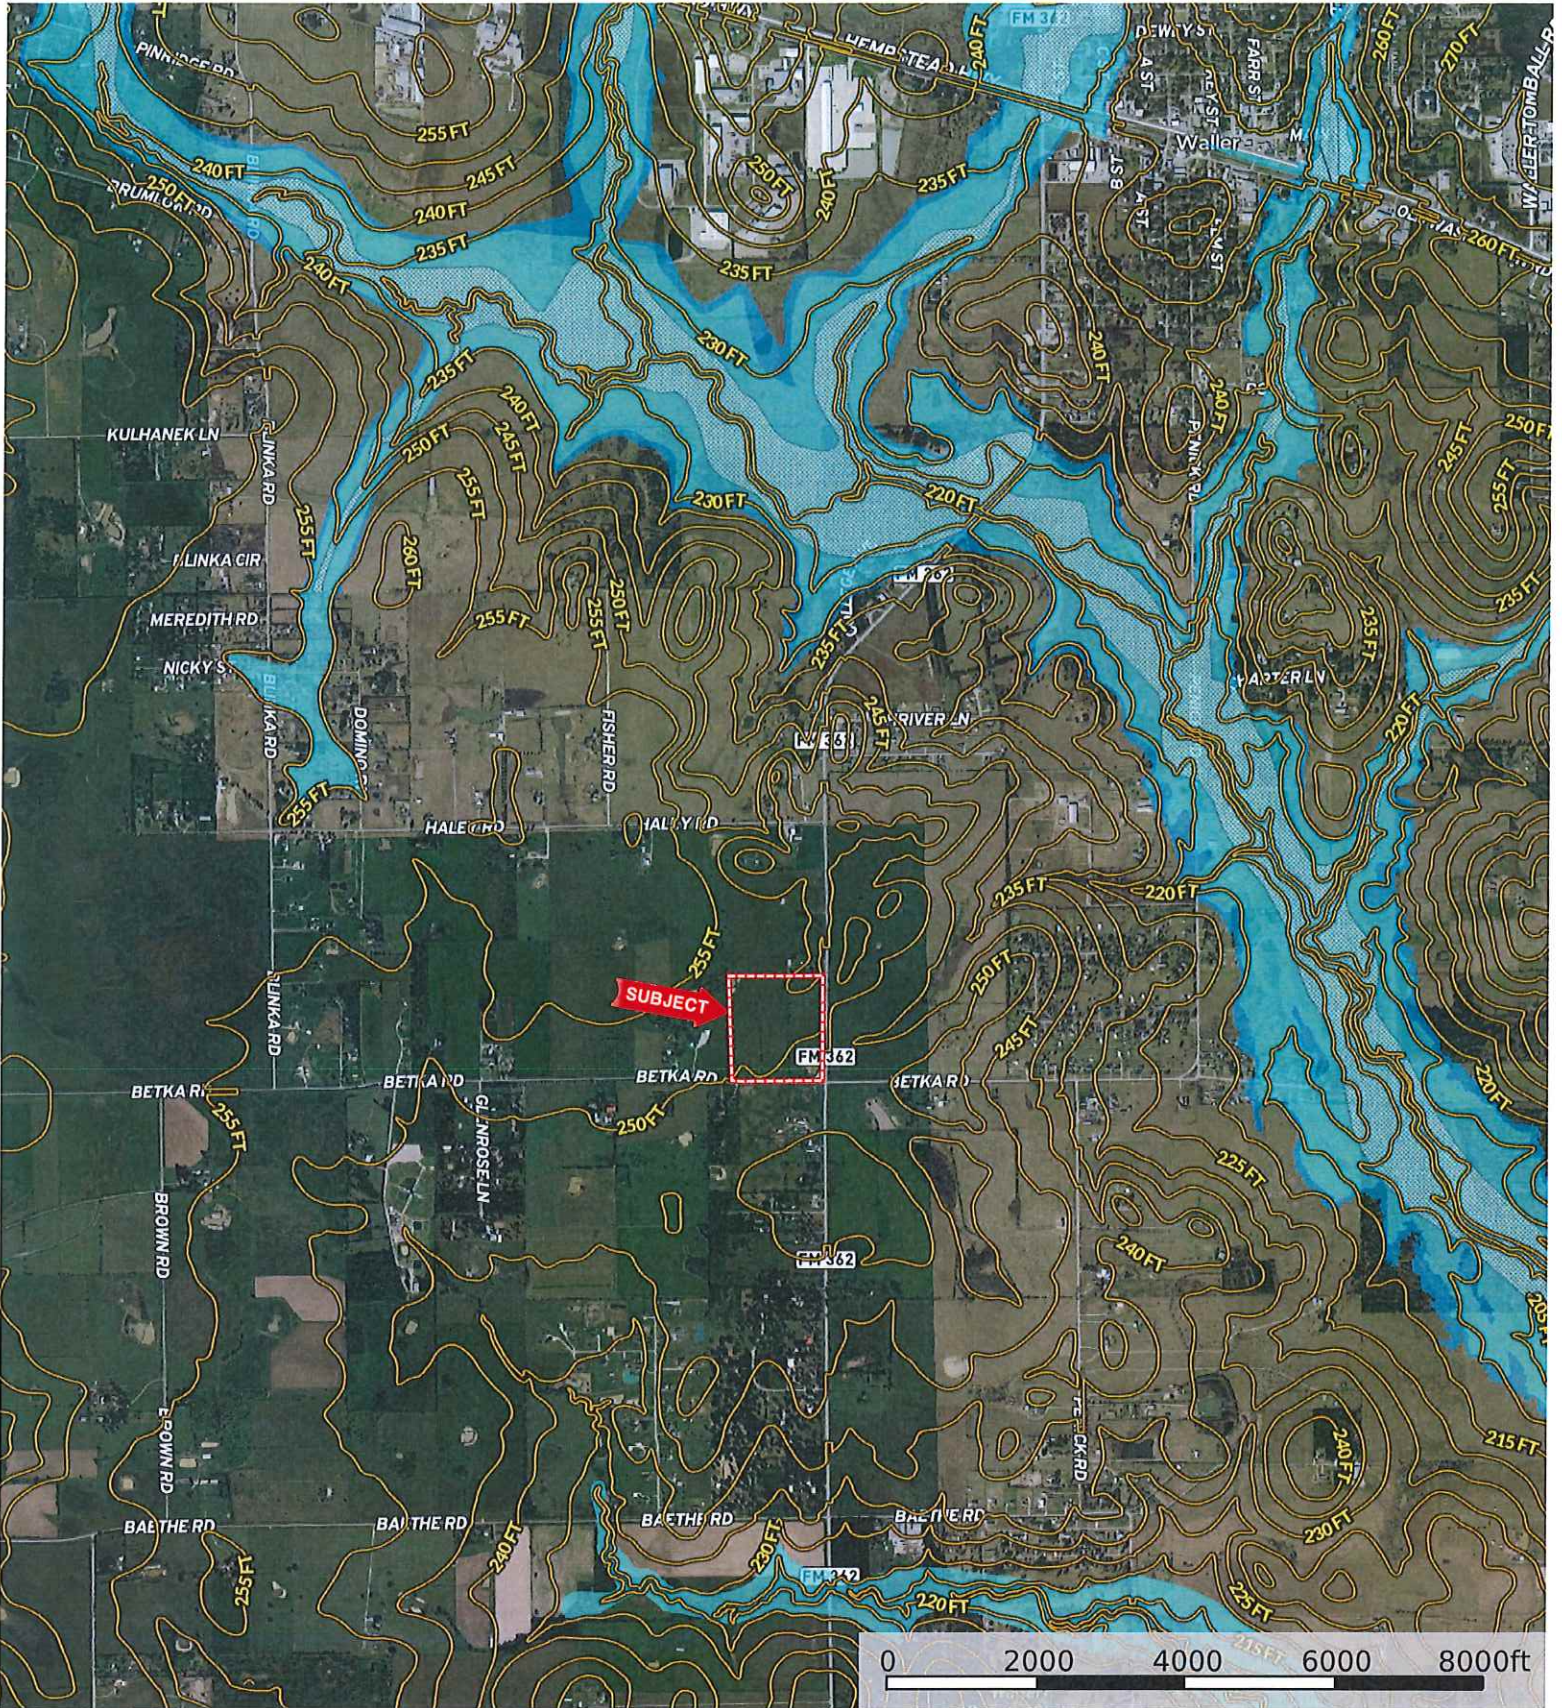

0 S. FM 362
Waller County, Texas, AC +/-

Boundary

 Boundary

0 S. FM 362
 Waller County, Texas, AC +/-

- Boundary
- 100 Year Floodplain
- 500 Year Floodplain
- Floodway
- Special
- Unmapped/ Not Included

 Boundary