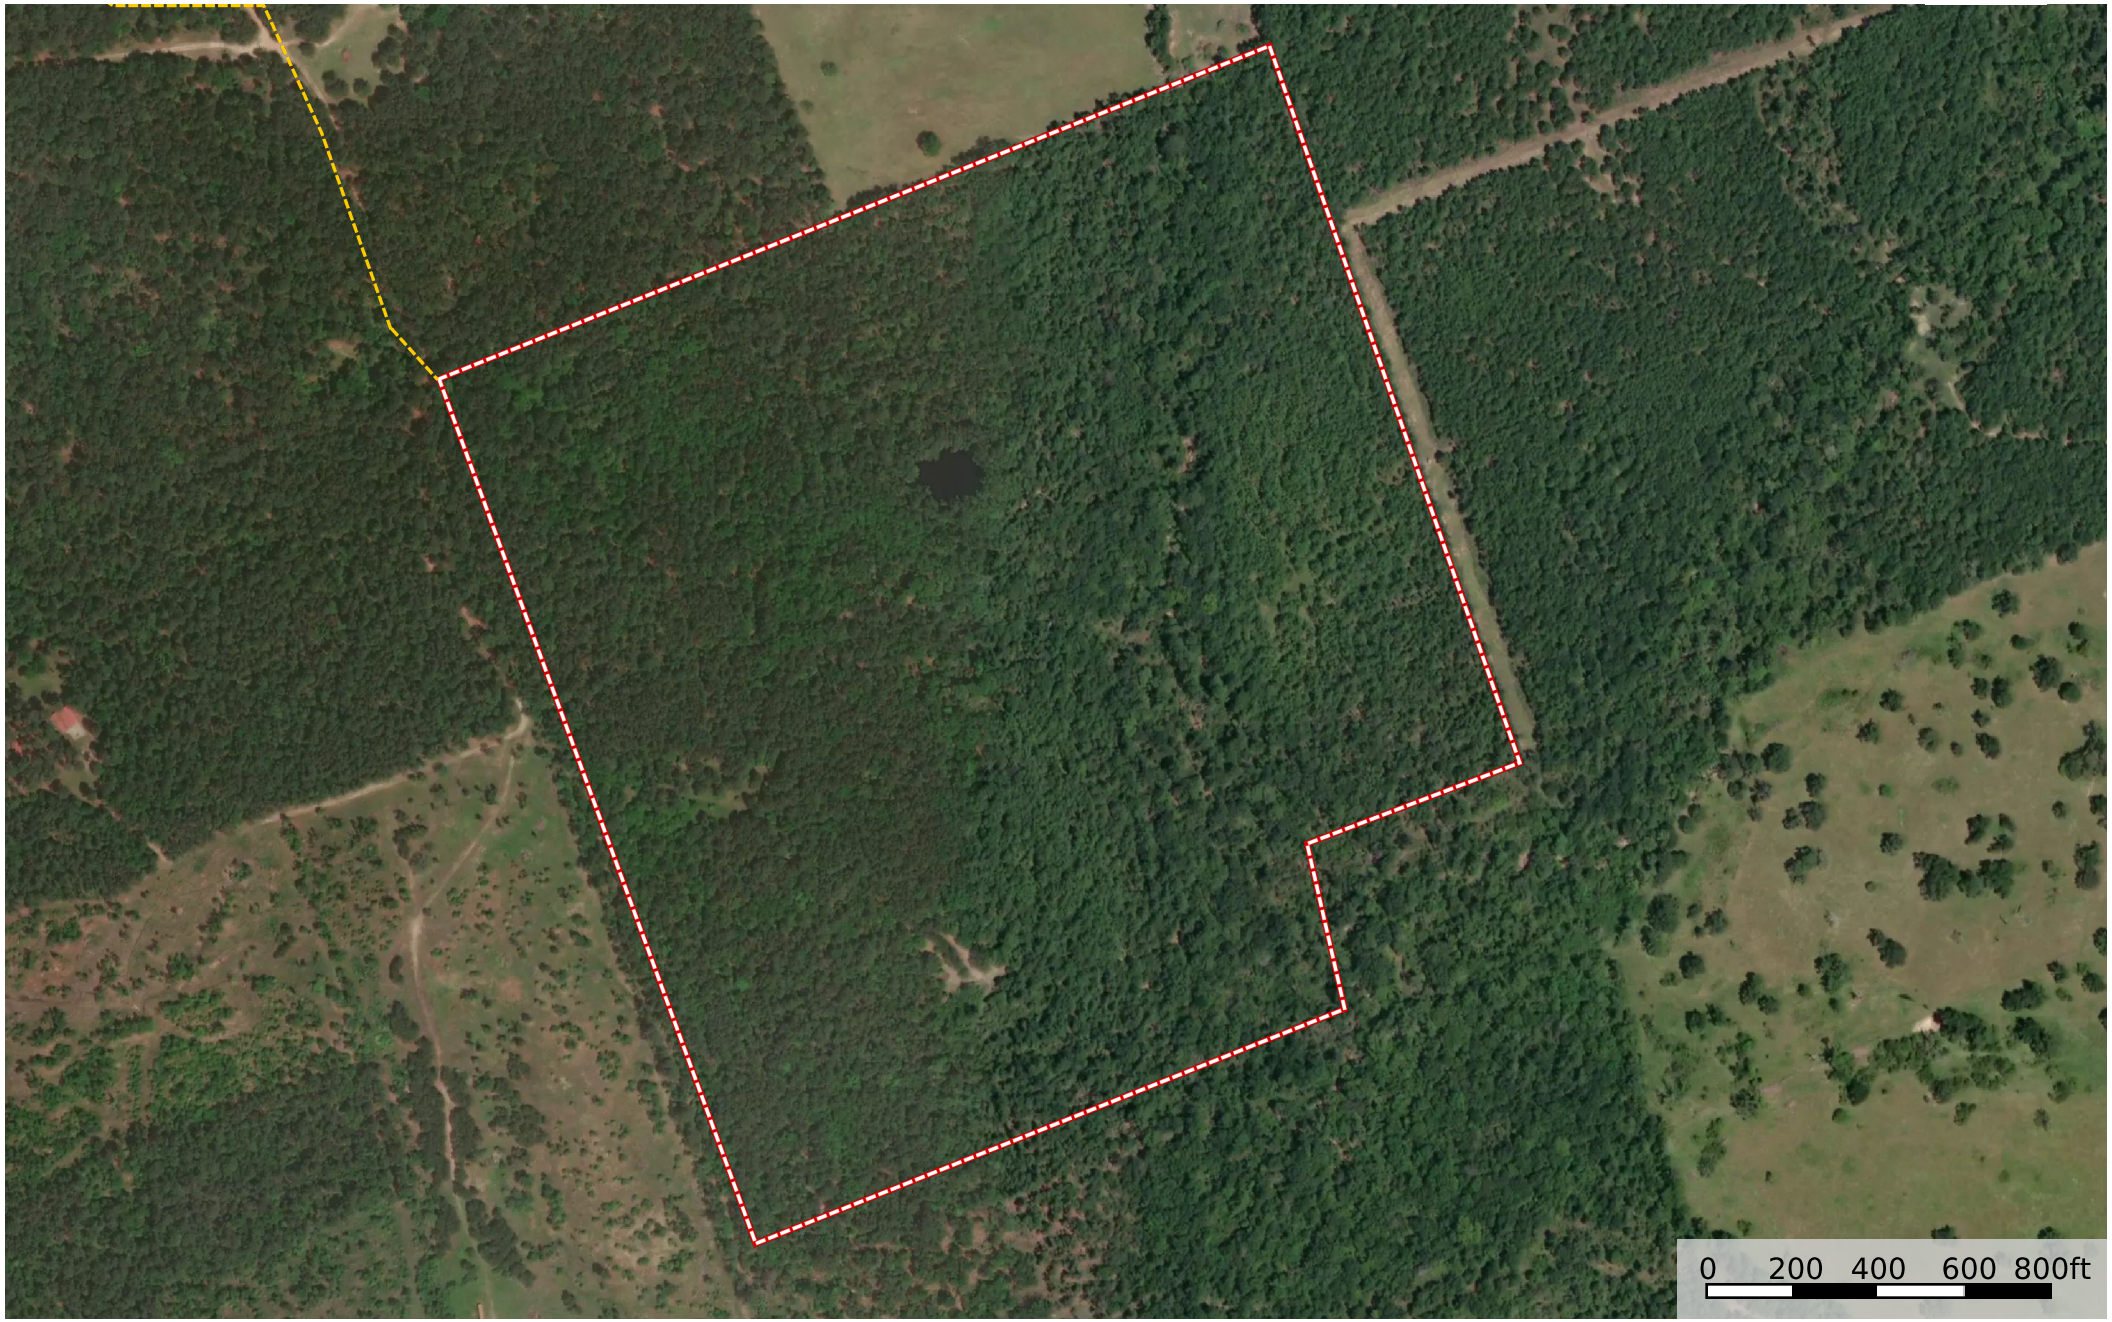

Shiro 94 acres Boundaries and route

Texas, 94 AC +/-

--- Road / Trail — Primary Road □ Boundary