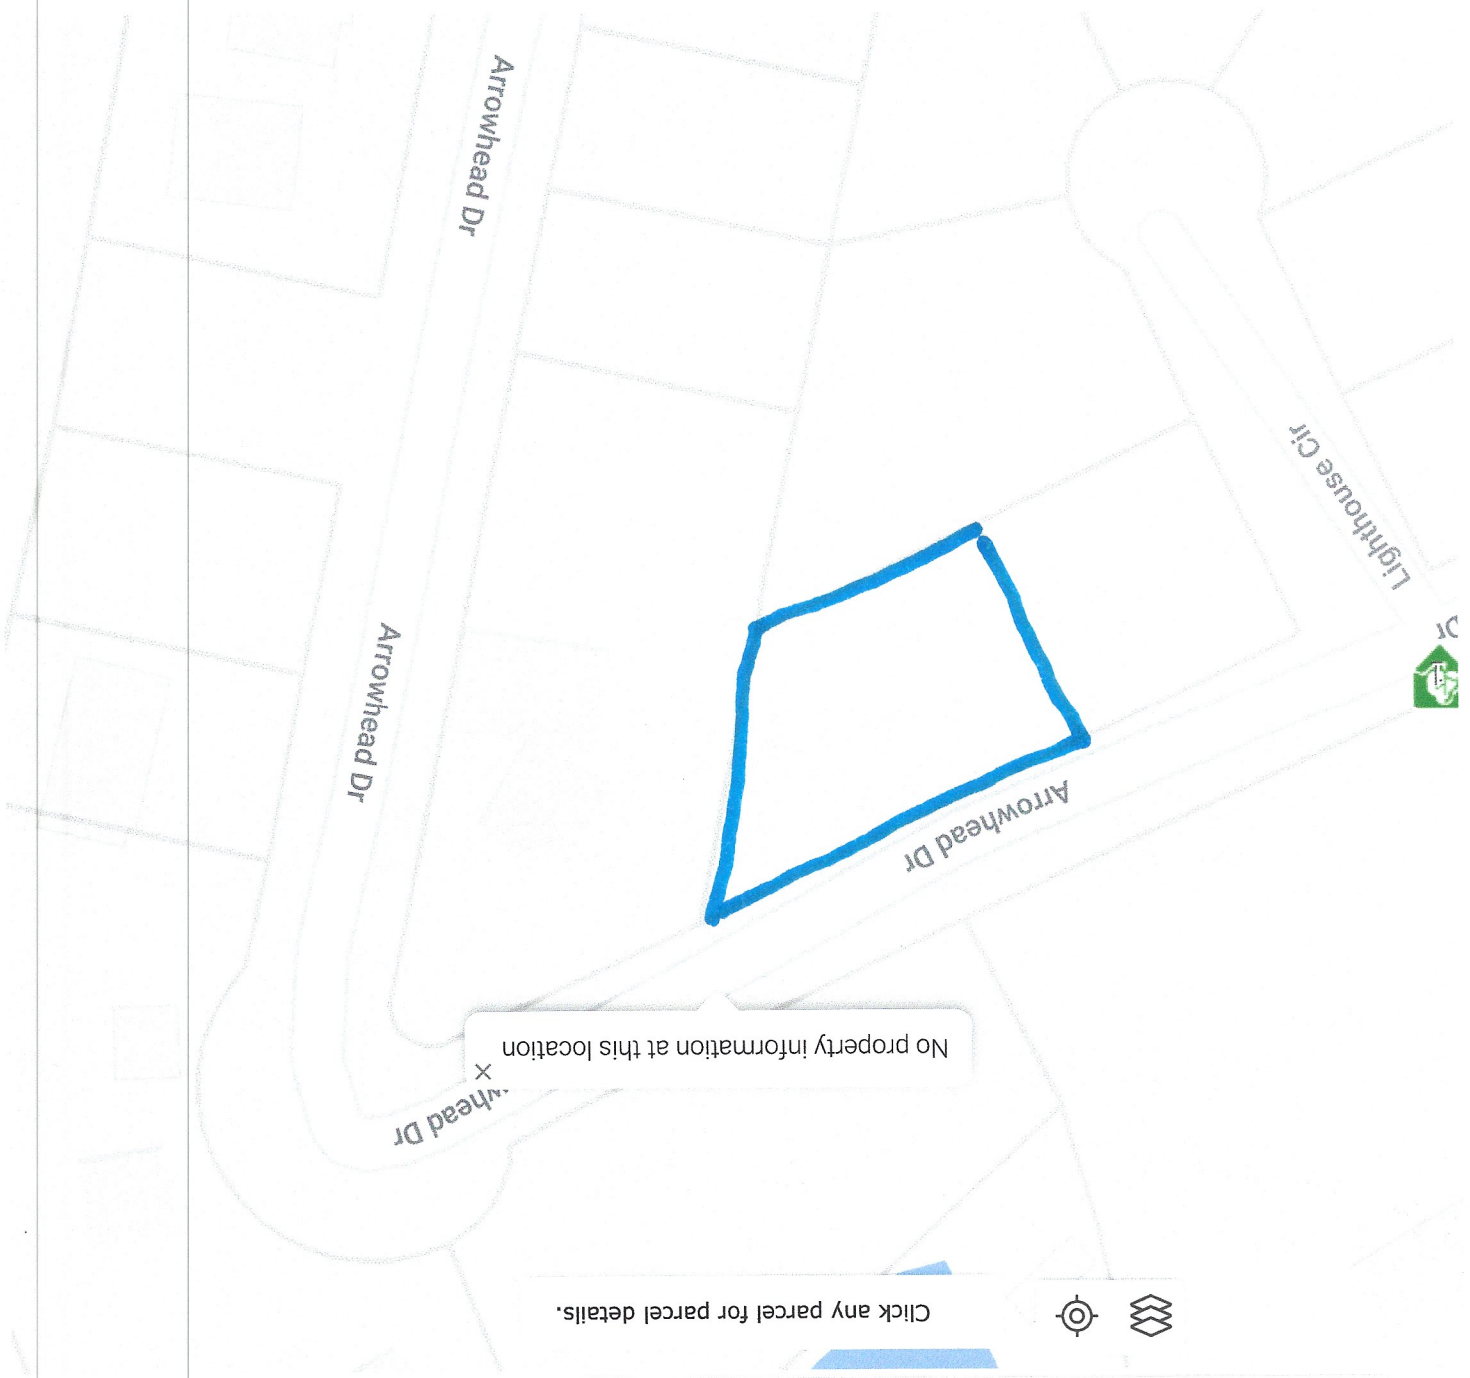

Click any parcel for parcel details.

No property information at this location

Parcel Disclaimer
Ruler
Legend

50 ft

RMap data ©2021