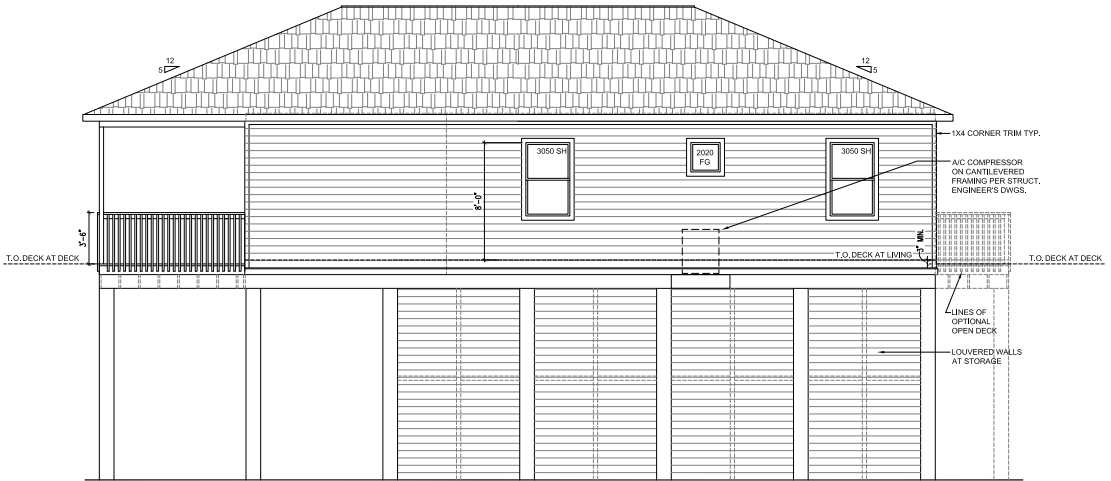

LEFT ELEVATION

RIGHT ELEVATION

REAR ELEVATION

FRONT ELEVATION

BEACH HOUSE
4BR PLAN
01-22-2019
Scale: 1/4" = 1'-0"
on 24x36