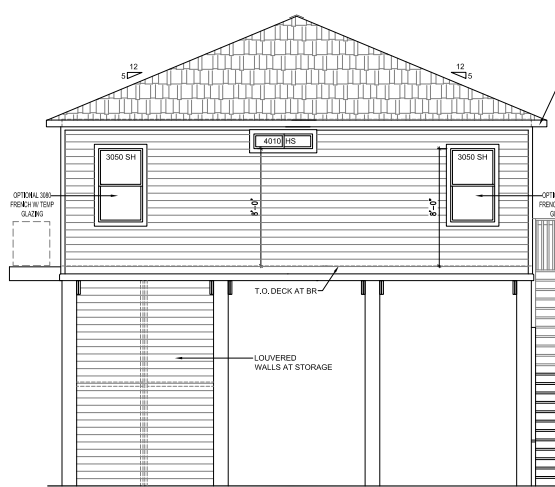

LEFT ELEVATION

RIGHT ELEVATION

REAR ELEVATION

FRONT ELEVATION

BEACH HOUSE
4BR PLAN
01-22-2019
Scale: 1/4" = 1'-0"
on 24x36