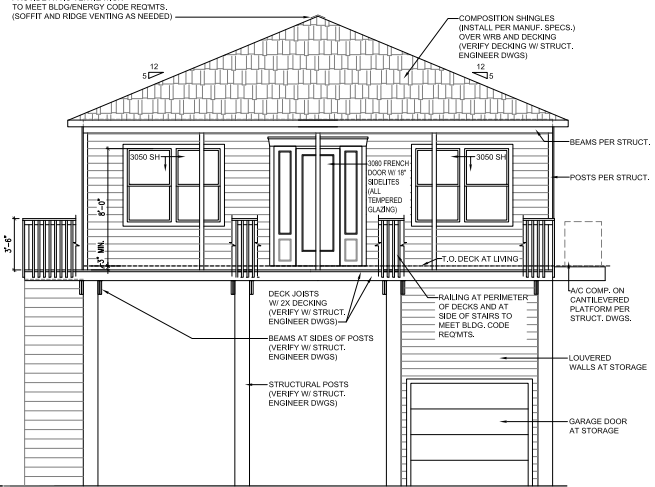

LEFT ELEVATION

RIGHT ELEVATION

REAR ELEVATION

FRONT ELEVATION

BEACH HOUSE
4BR PLAN
01-22-2019
Scale: 1/4" = 1'-0"
on 24x36