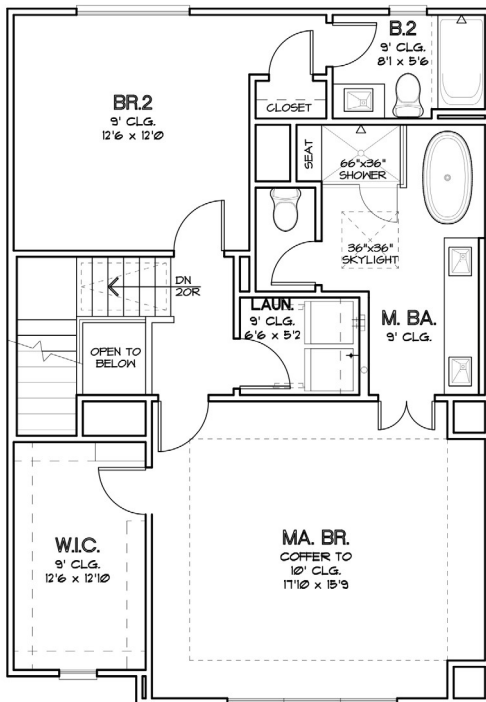

CITY HOMES CHOICE

STUART HUTCHINS VILLAS 2,073 SQ. FT.

FIRST FLOOR

SECOND FLOOR

THIRD FLOOR

CHOICE IS THE ULTIMATE LUXURY