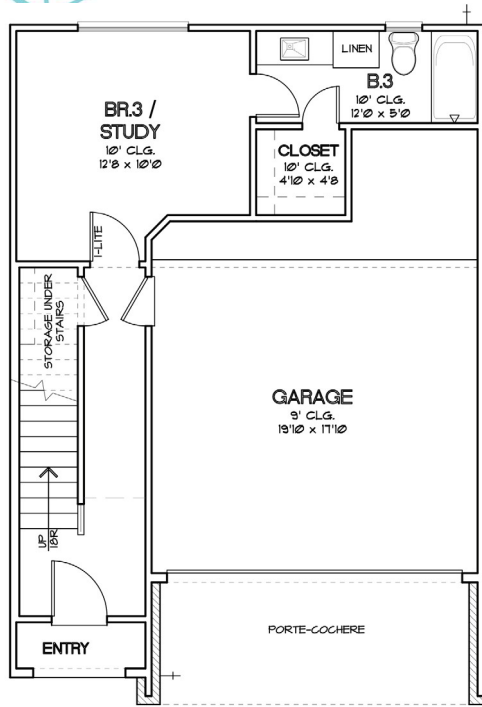

CITY HOMES CHOICE

STUART HUTCHINS VILLAS 2,073 SQ. FT.

FIRST FLOOR

SECOND FLOOR

THIRD FLOOR

CHOICE IS THE ULTIMATE LUXURY