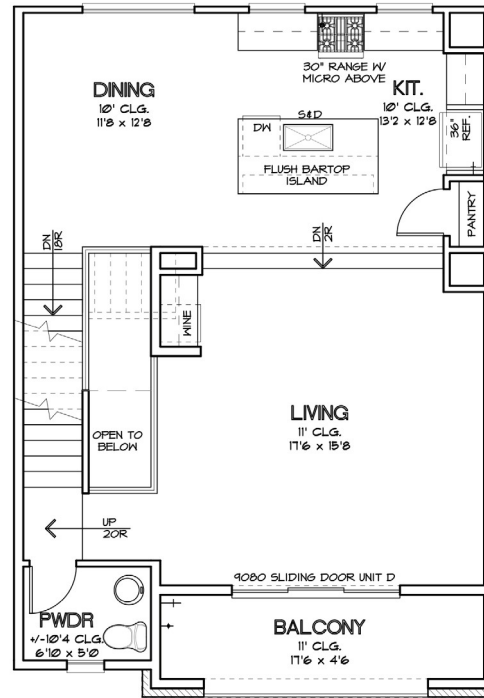

CITY HOMES CHOICE

STUART HUTCHINS VILLAS 2,073 SQ. FT.

FIRST FLOOR

SECOND FLOOR

THIRD FLOOR

CHOICE IS THE ULTIMATE LUXURY