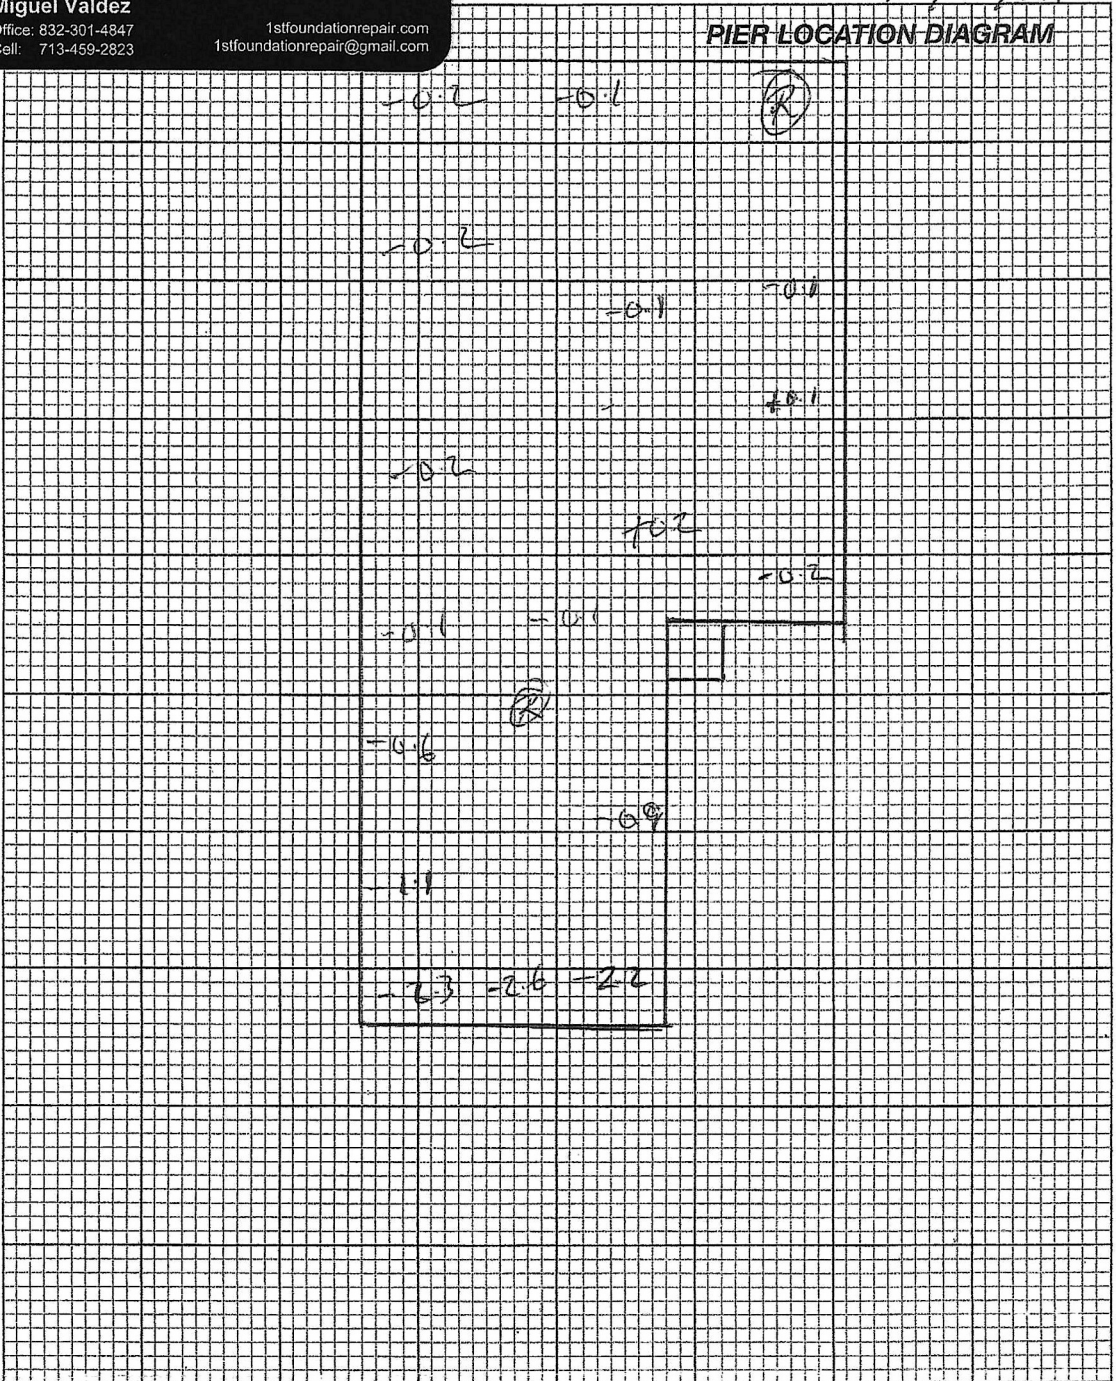

PIER LOCATION DIAGRAM

★ 1 INCH = 10 FEET

<p>TOTAL NUMBER OF PIERS</p> <p>INTERIOR _____</p> <p>EXTERIOR _____</p> <p>BREAK OUTS _____</p>	<p>5750 Rose Rock Canyon ADDRESS</p> <p>Richmond TX 77469 CITY</p>	<p>FOREMAN'S SIGNATURE _____</p> <p>COMPLETION DATE _____</p>
--	--	---

PRICE REFLECTS 3% CASH DISCOUNT