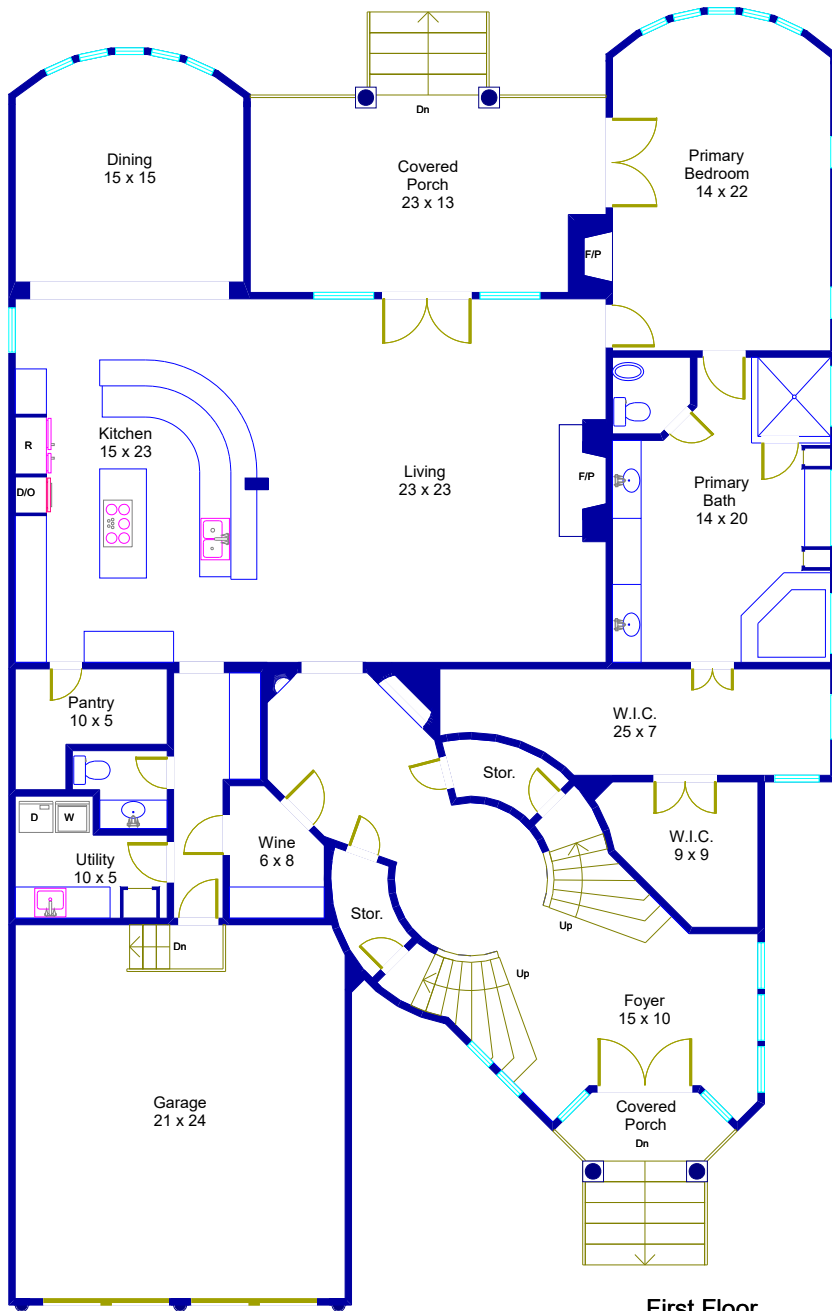

4701B Braeburn Drive Bellaire, Texas

First Floor

Second Floor

© Floor Plan Graphics LLC 2021. This floor plan is an artistic rendering only. All dimensions are approximate. Floor Plan Graphics LLC makes no representation or warranty as to this rendering's accuracy and no measurements or dimensions should be relied upon without independent verification. This floor plan and its respective square footage information and materials remain the property of Floor Plan Graphics LLC.