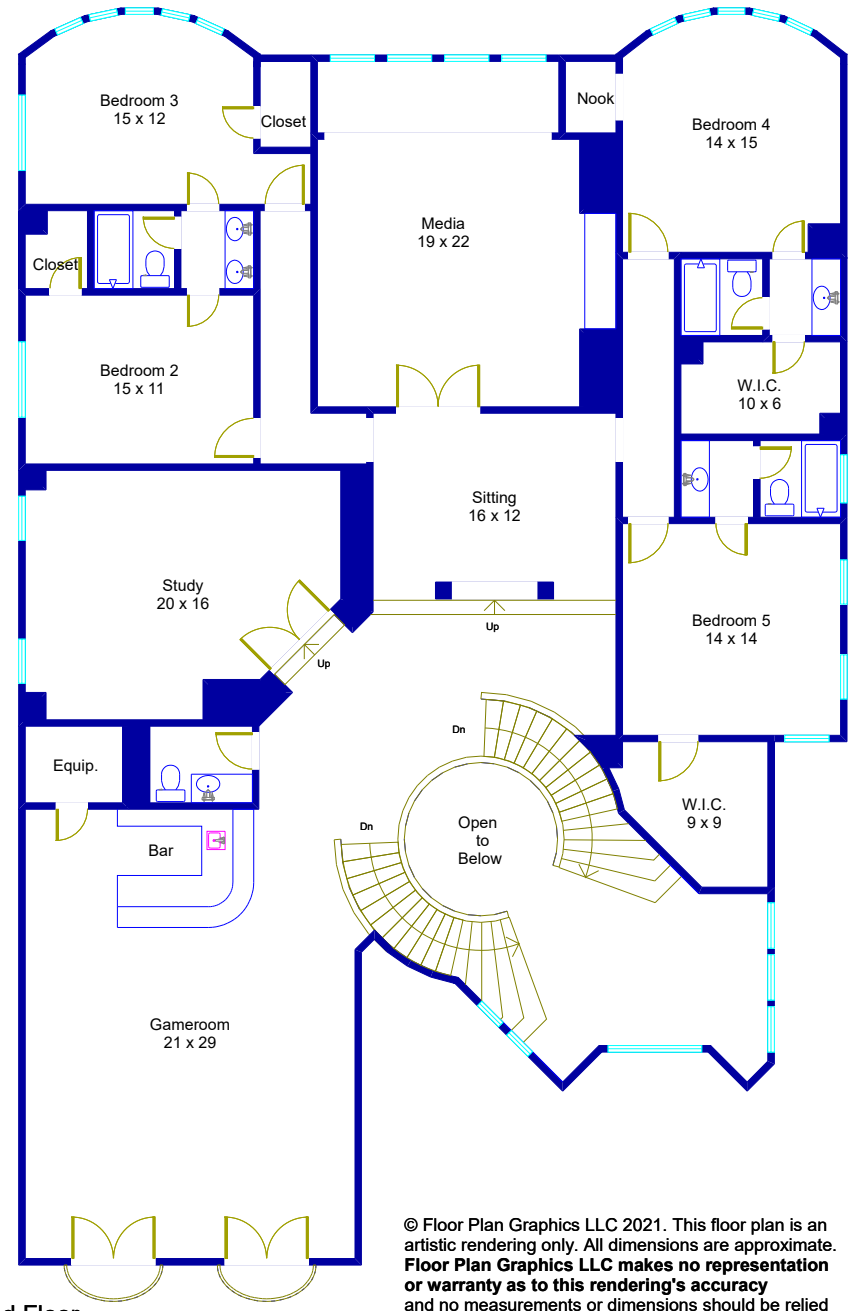

4701B Braeburn Drive Bellaire, Texas

First Floor

Second Floor

© Floor Plan Graphics LLC 2021. This floor plan is an artistic rendering only. All dimensions are approximate. Floor Plan Graphics LLC makes no representation or warranty as to this rendering's accuracy and no measurements or dimensions should be relied upon without independent verification. This floor plan and its respective square footage information and materials remain the property of Floor Plan Graphics LLC.