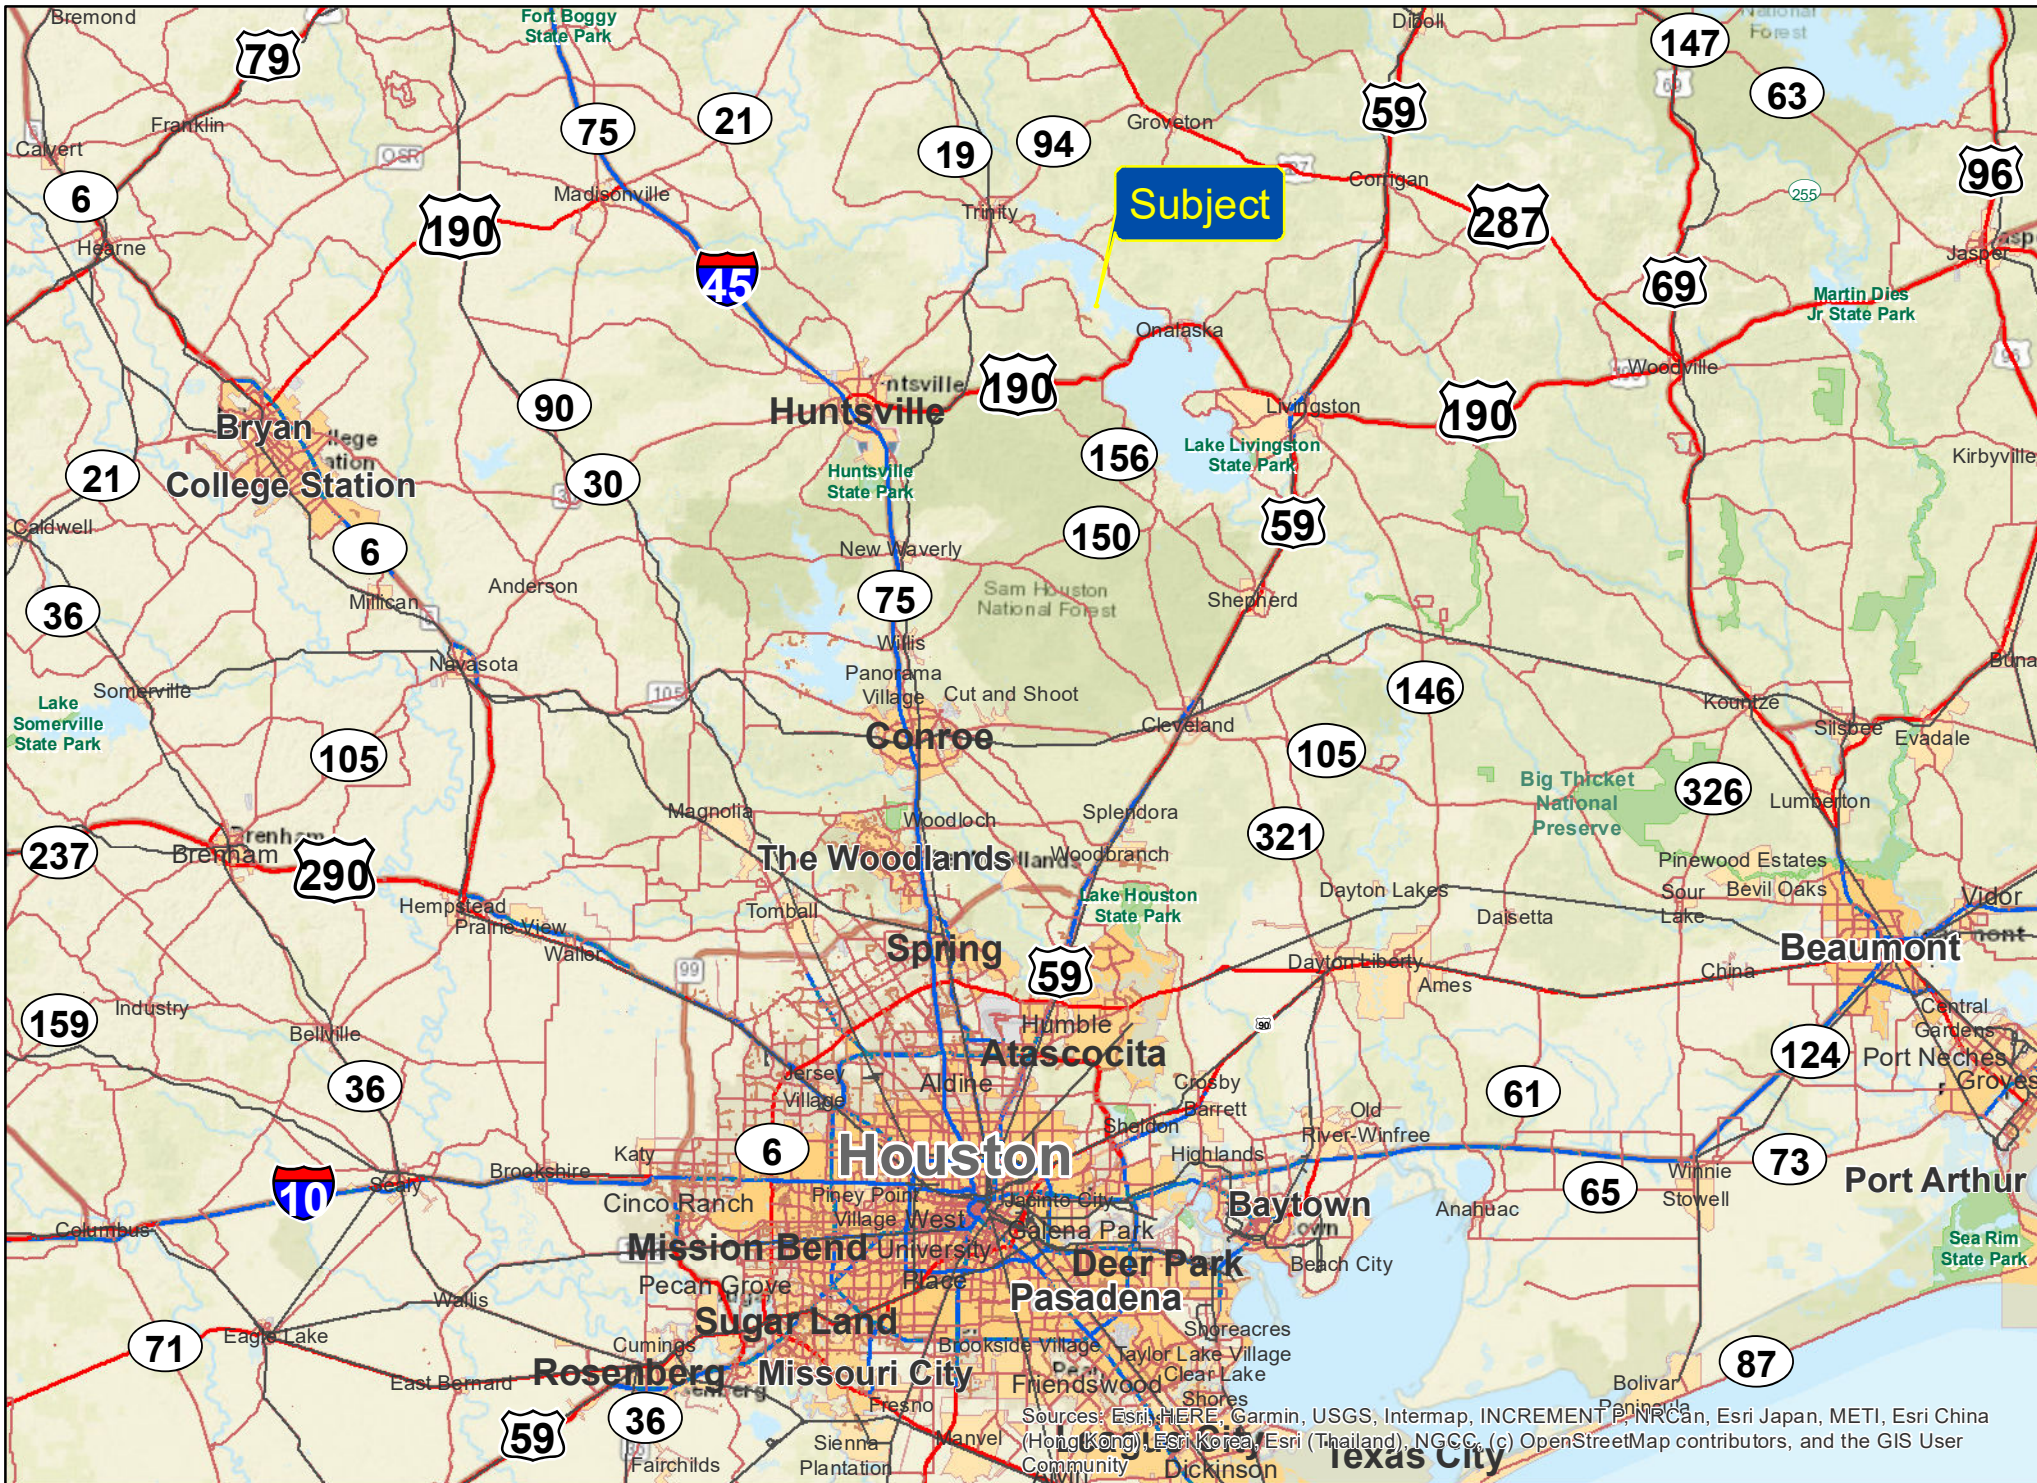

Sources: Esri, HERE, Garmin, USGS, Intermap, INCREMENT P, NRCan, Esri Japan, METI, Esri China (Hong Kong), Esri Korea, Esri (Thailand), NGCC, (c) OpenStreetMap contributors, and the GIS User Community

Lot 18 | 0.258 Acres | Huntsville, San Jacinto Co., TX

For illustration purposes only.

Lot 18 | 0.258 Acres | Huntsville, San Jacinto Co., TX

For illustration purposes only.

Sources: Esri, HERE, Garmin, USGS, Intermap, INCREMENT P, NRCan, Esri Japan, METI, Esri China (Hong Kong), Esri Korea, Esri (Thailand), NGCC, (c) OpenStreetMap contributors, and the GIS User Community