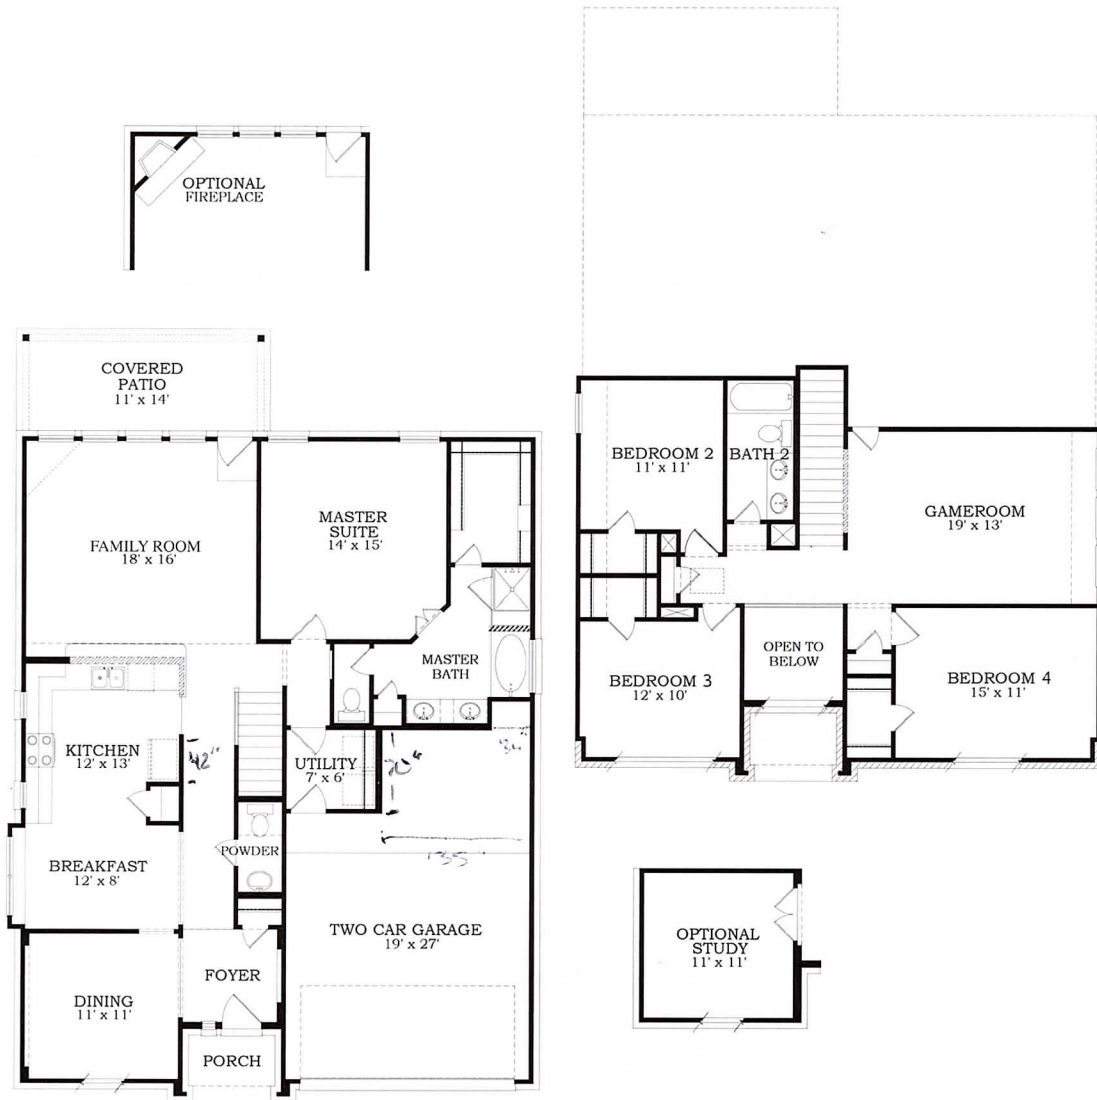

Obsidian

4 Bedrooms | 2.5 Baths

2,443 Sq. Ft. Total

BROOKSTONE COLLECTION
PLAN #3744

LENNAR.COM

Quality homes since 1954

Plans and elevations are artist's renderings and may contain options, which are not standard on all models. Lennar reserves the right to make changes to these floor plans, specifications, dimensions and elevations without prior notice. Stated dimensions and square footage are approximate and should not be used as representation of the home's precise or actual size. Any statement, verbal or written, regarding "under air" or "finished area" or any other description or modifier of the square footage size of any home is a shorthand description of the manner in which the square footage was estimated and should not be construed to indicate certainty. Copyright © 2011 Lennar Corporation. Lennar and the Lennar logo are registered service marks of Lennar Corporation and/or its subsidiaries. 12/12