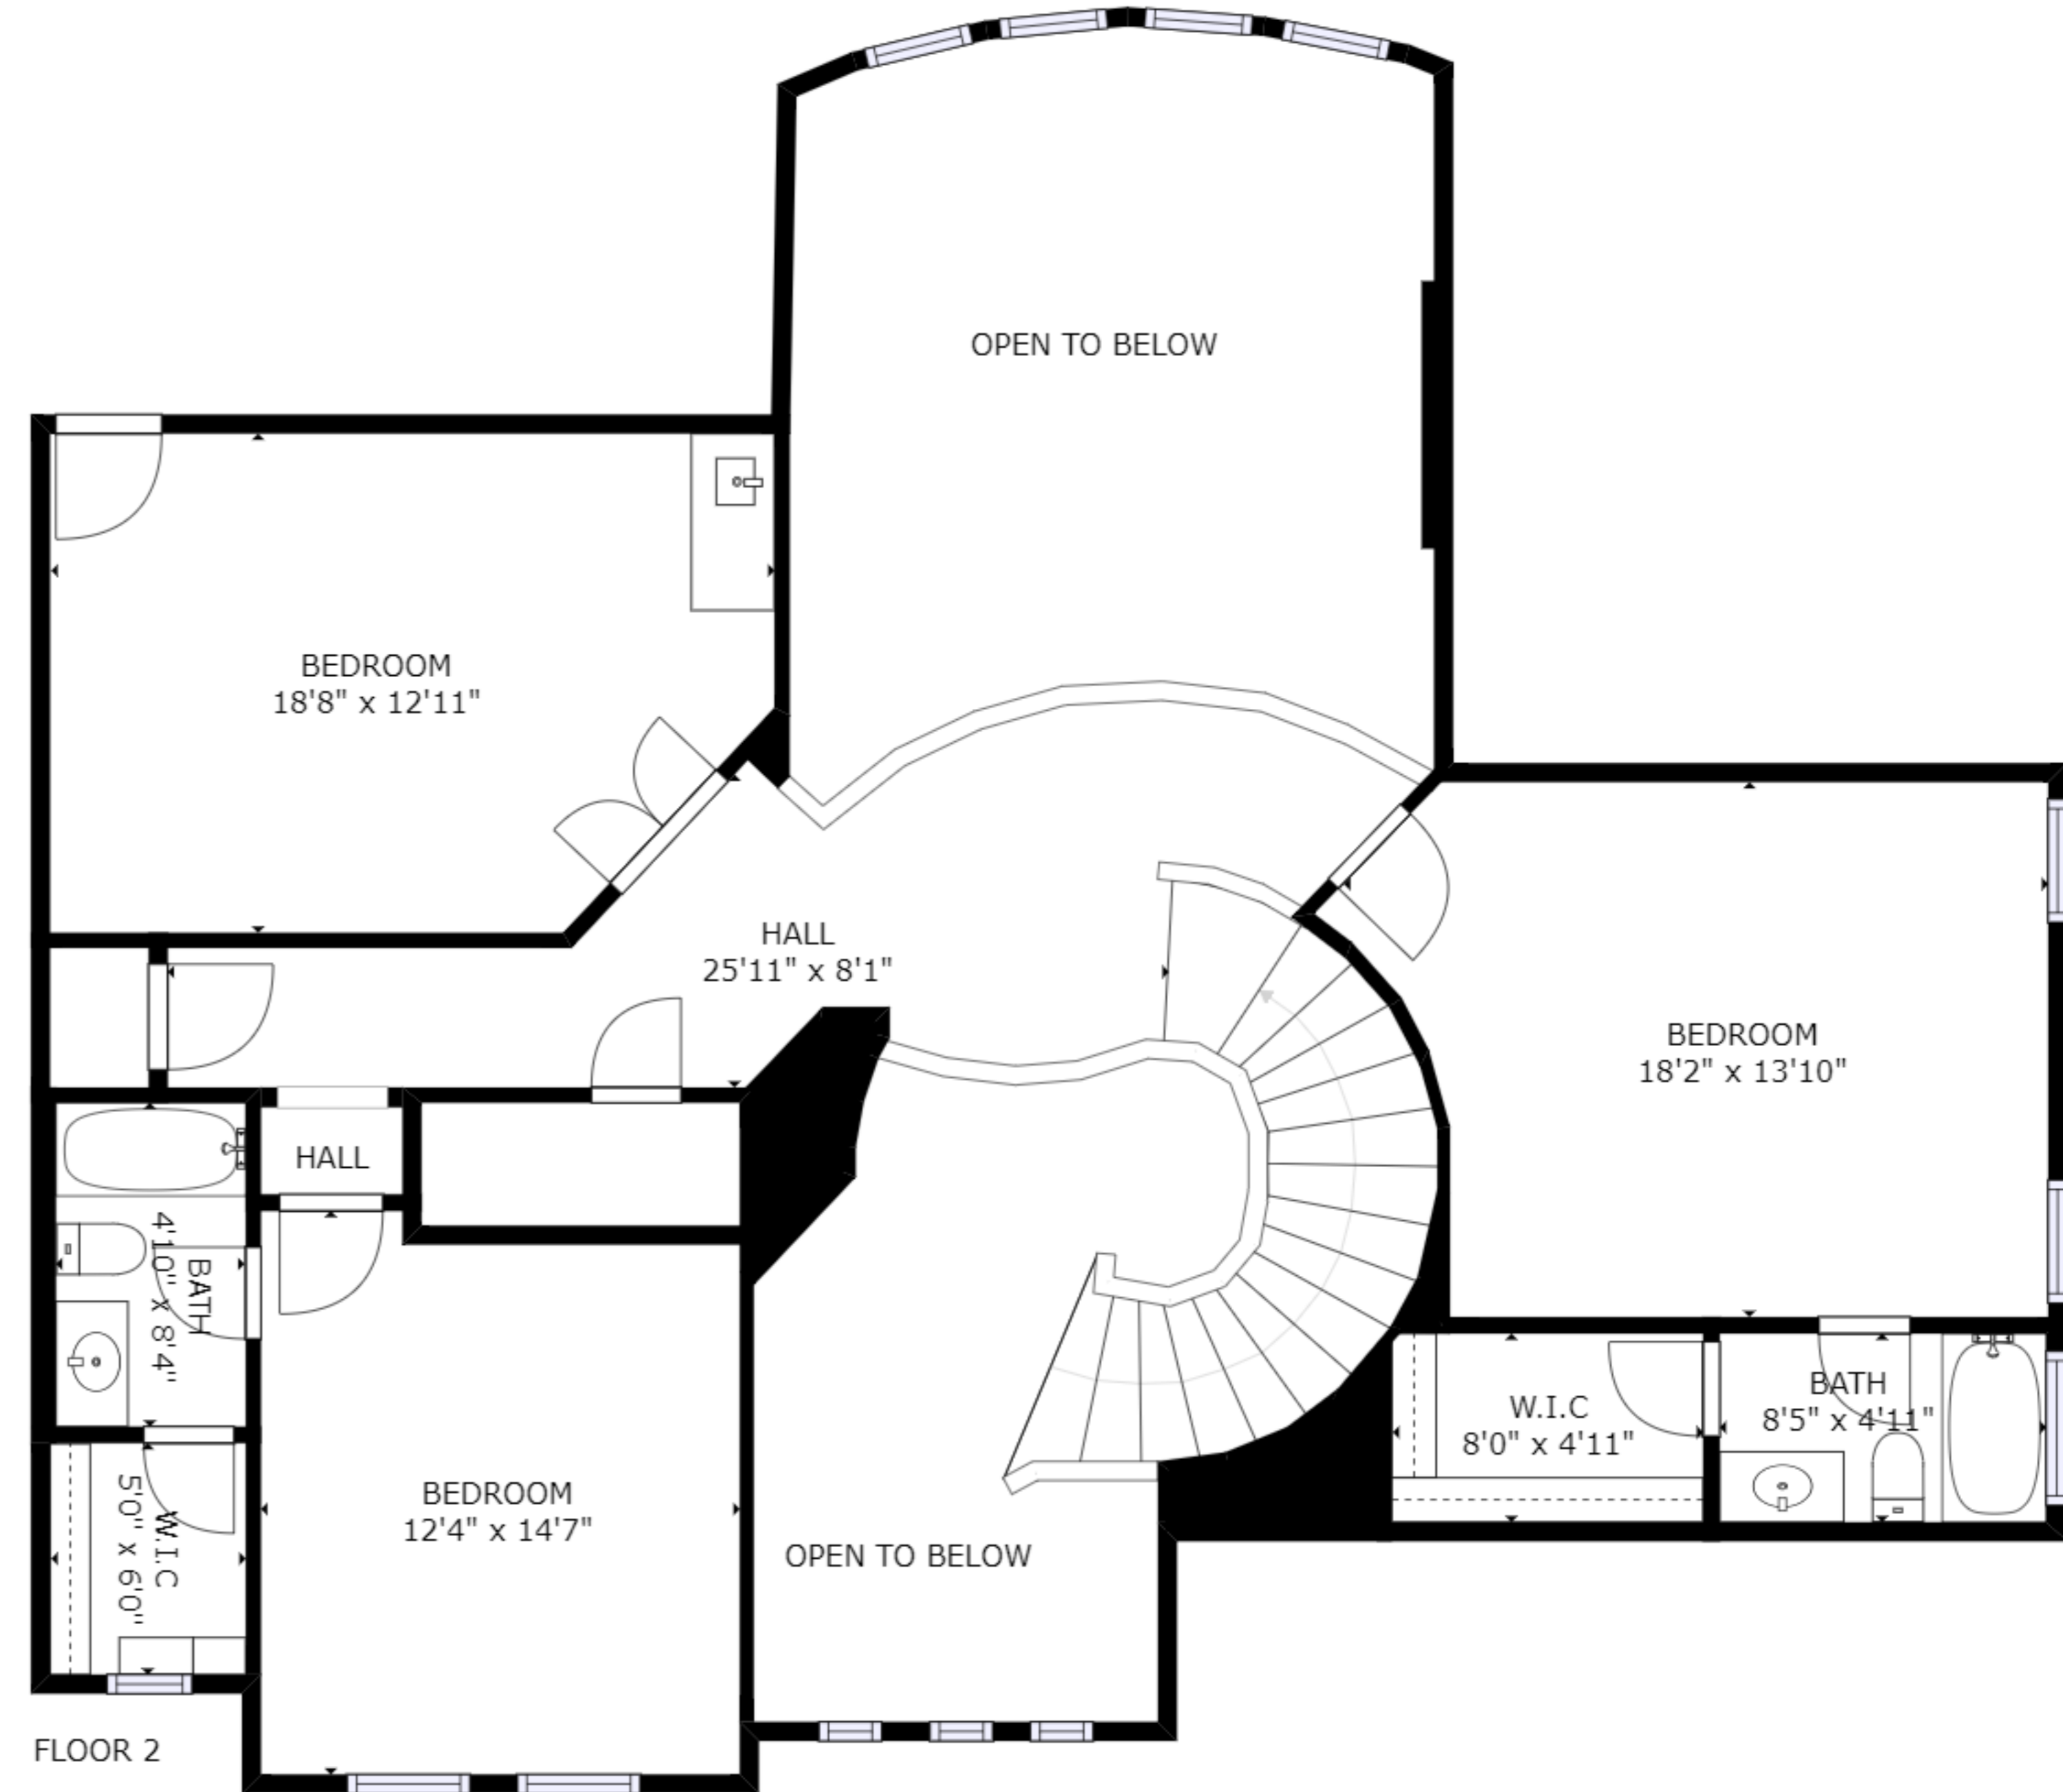

FLOOR 1

FLOOR 2

GROSS INTERNAL AREA
 FLOOR 1: 2995 sq. ft, FLOOR 2: 1184 sq. ft
 TOTAL: 4179 sq. ft

SIZES AND DIMENSIONS ARE APPROXIMATE, ACTUAL MAY VARY.