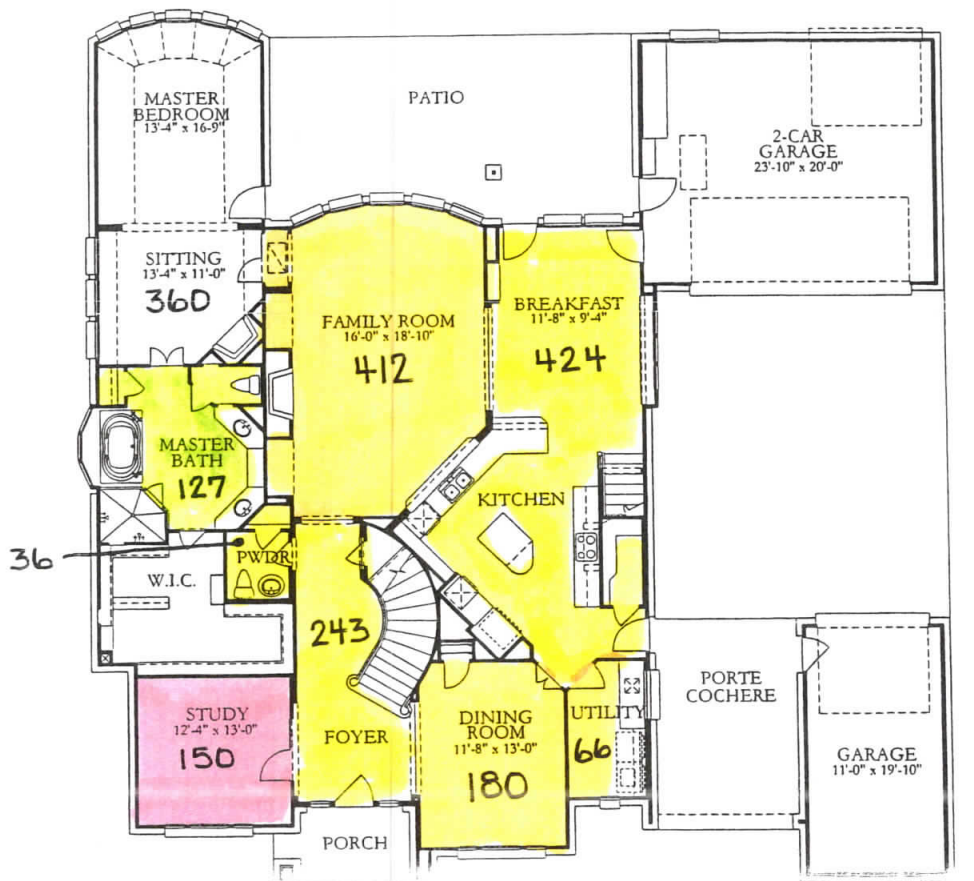

Rollyson  
 6910 Smokey Brook Lane  
 #31-0229

Accepted: James Rollyson Christina Rollyson

Date: 4/24/04

 HT1956 with 4" x 4" Absolute Black granite inserts  
 GRWT: # 128

 HT1956  
 GRWT # 128

 WOOD SUMMIT HILL PINK GUNSTOCK E-141

 DS-BSL16 MG  
 GRWT # 49

 ELI HEL BEI 12  
 GRWT # 6

FIRST FLOOR