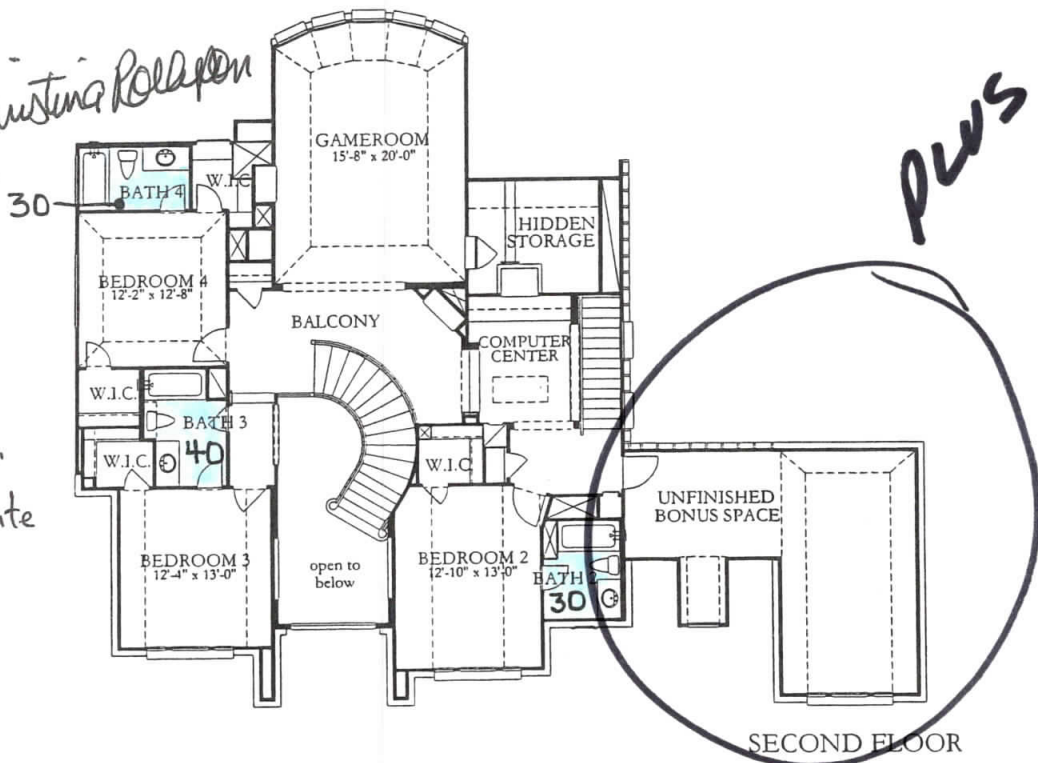

Rollyson  
 6910 Smokey Brook Lane  
 #31-0229

Accepted: James Rollyson Christina Rollyson

Date: 4/24/04

 HT1956 with 4" x 4" Absolute Black granite inserts  
 GRWT: # 128

 HT1956  
 GRWT # 128

 WOOD SUMMIT HILL PINK GUNSTOCK E-141

 DS-BSL16 MG  
 GRWT # 49

 ELI HEL BEI 12  
 GRWT # 6

FIRST FLOOR