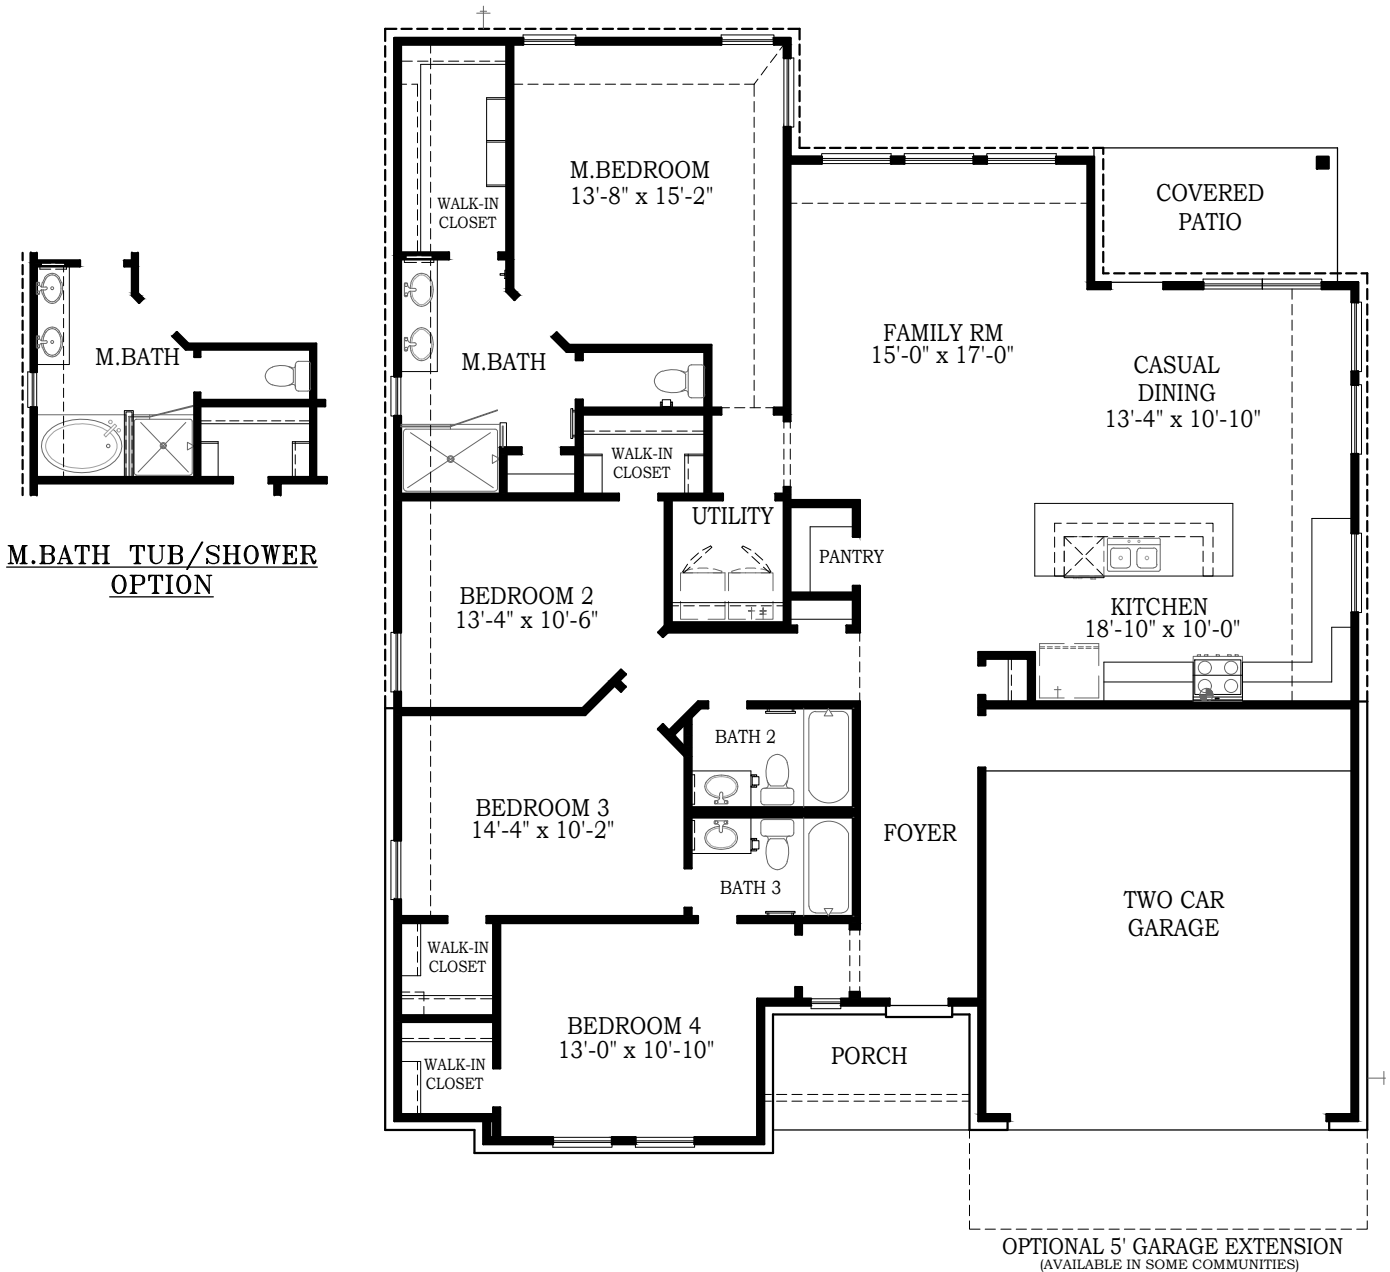

**CHESMAR
HOMES**

Setting a Higher Standard

Plan 1570 • *Briscoe* • 1,990 sq. ft.

Square footage and room dimensions are approximate and may vary per elevation. Window placement, roof line and porches may also vary by elevation. Plans, features, prices and availability are subject to change without notice.
Print Date: 04/03/19