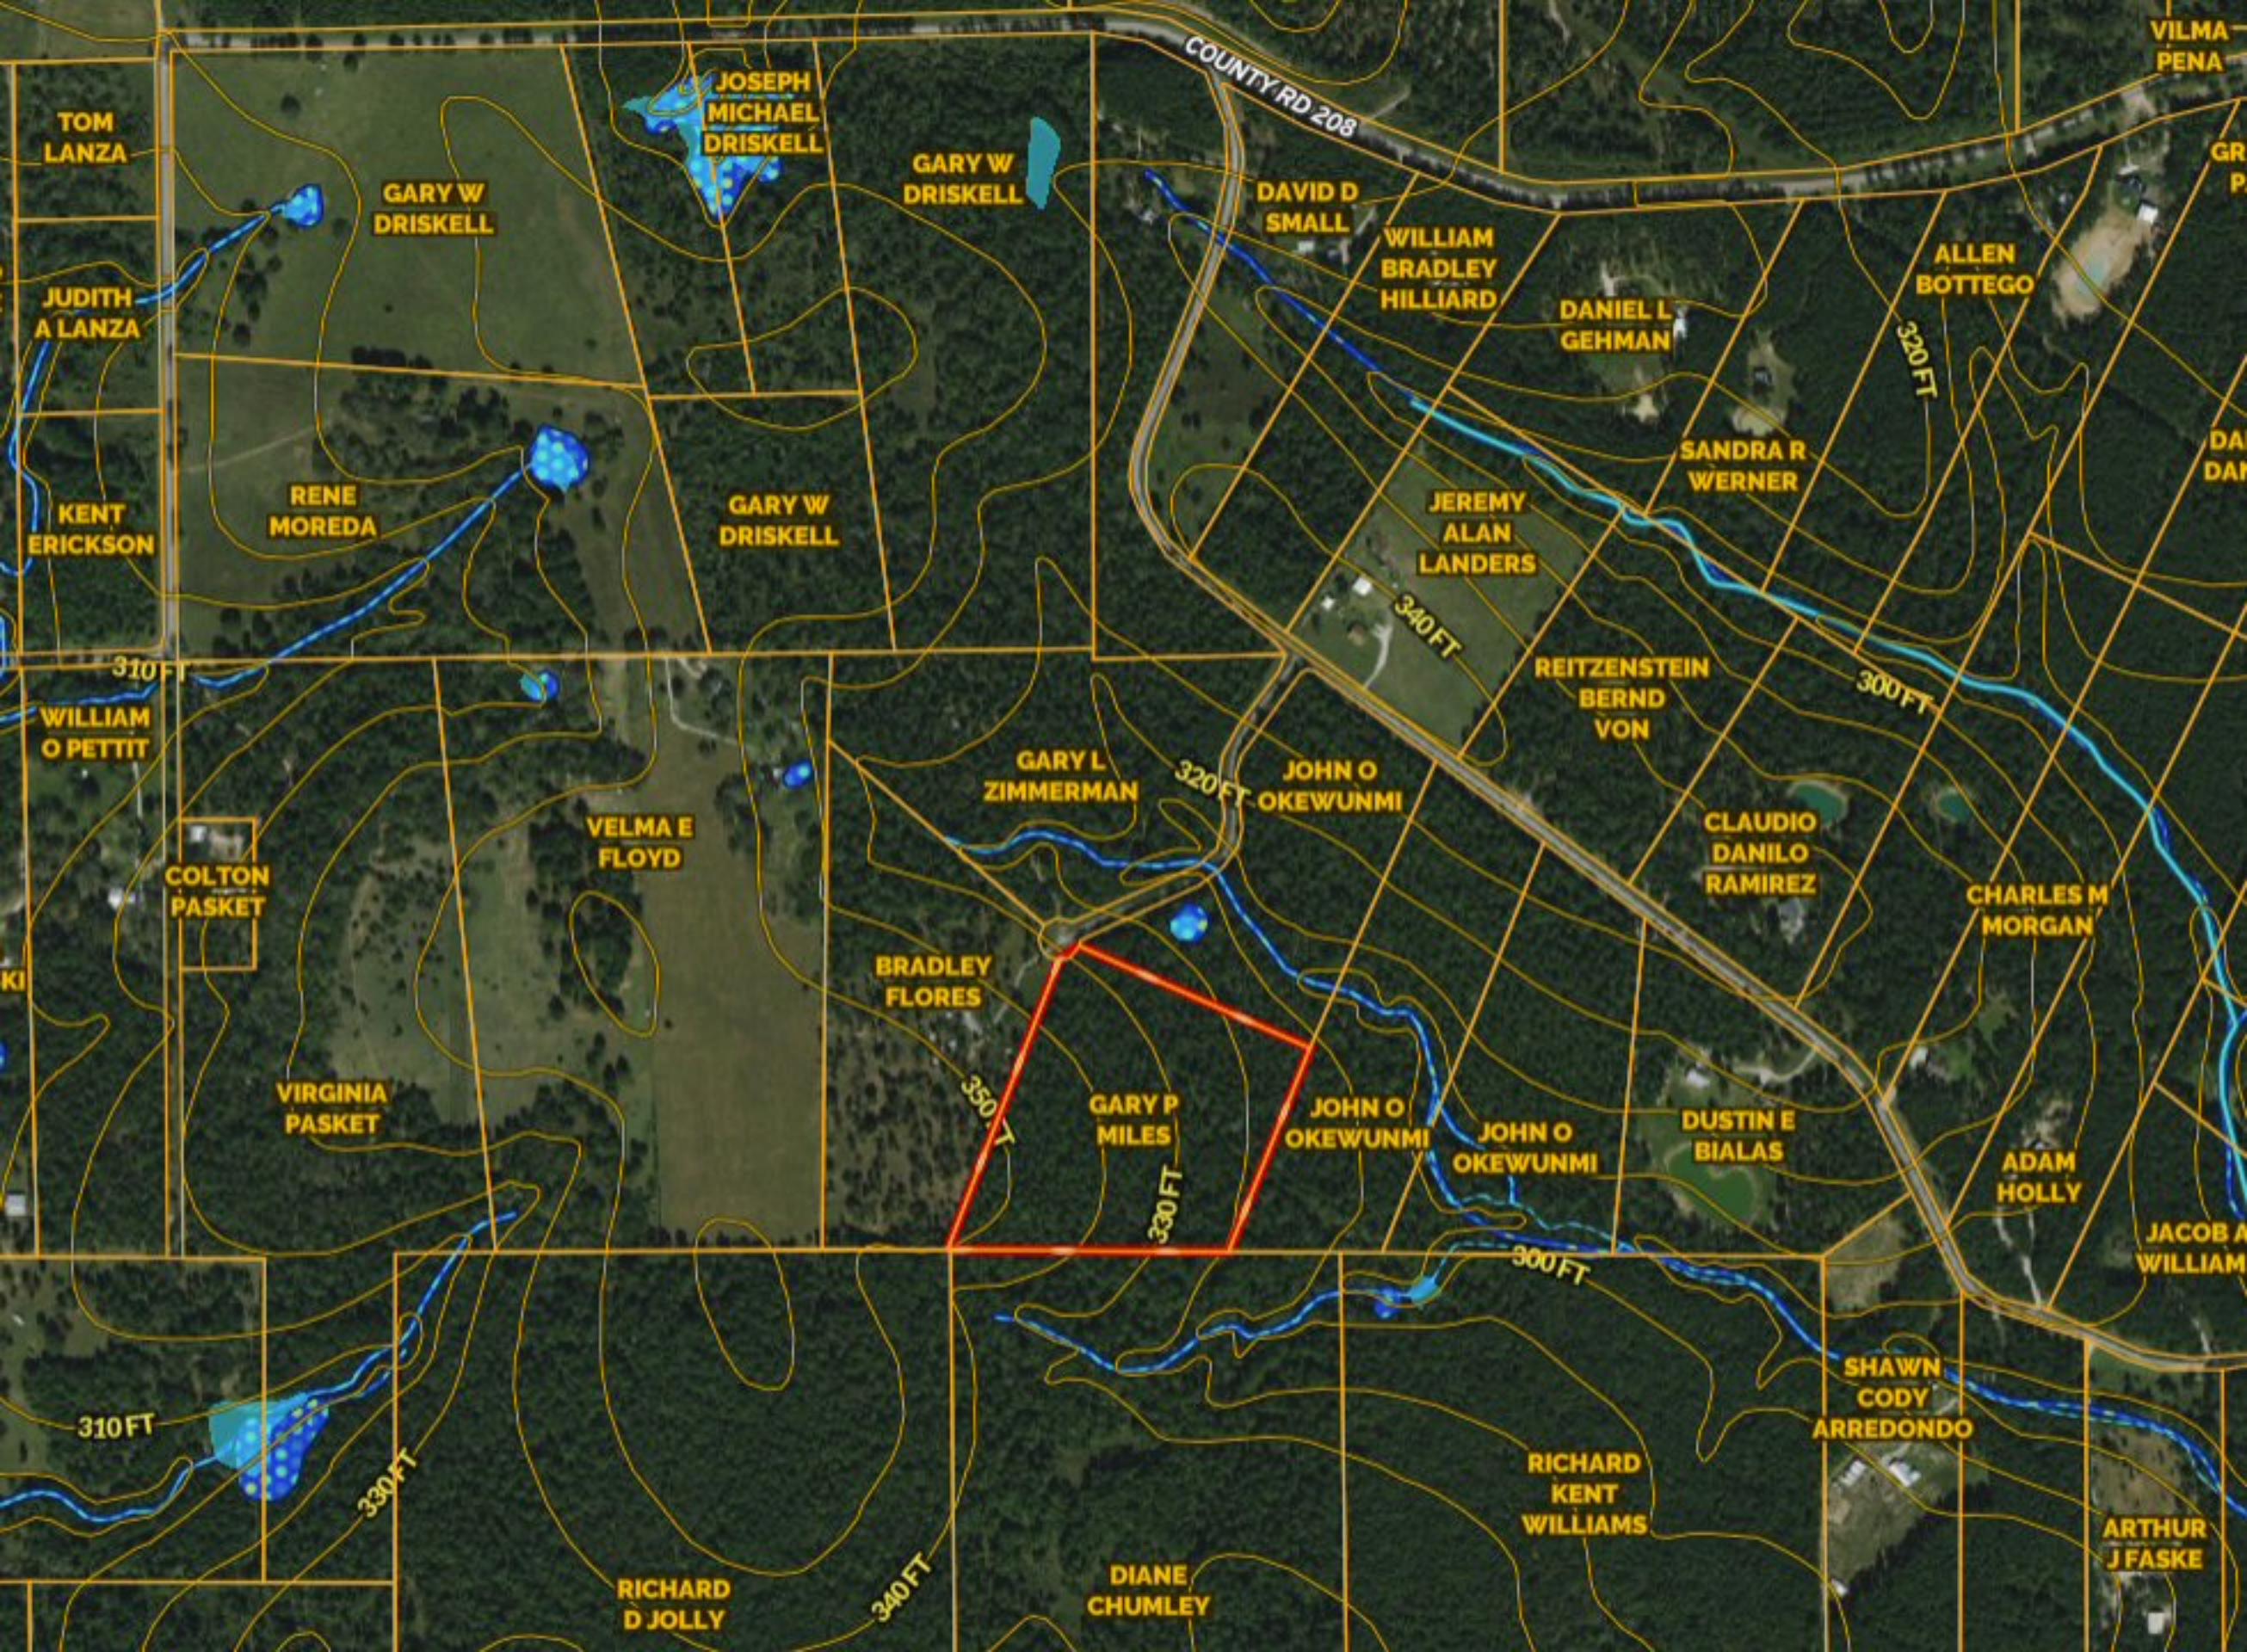

TOM LANZA

JUDITH A LANZA

KENT ERICKSON

WILLIAM O PETTIT

COLTON PASKET

VIRGINIA PASKET

310 FT

GARY W DRISKELL

RENE MOREDA

GARY W DRISKELL

VELMA E FLOYD

BRADLEY FLORES

GARY P MILES

RICHARD D JOLLY

JOSEPH MICHAEL DRISKELL

GARY W DRISKELL

GARY L ZIMMERMAN

DIANE CHUMLEY

COUNTY RD 208

DAVID D SMALL

WILLIAM BRADLEY HILLIARD

DANIEL L GEHMAN

JEREMY ALAN LANDERS

JOHN O OKEWUNMI

JOHN O OKEWUNMI

JOHN O OKEWUNMI

RICHARD KENT WILLIAMS

REITZENSTEIN BERND VON

SANDRA R WERNER

CLAUDIO DANILO RAMIREZ

DUSTIN E BIALAS

SHAWN CODY ARREDONDO

ALLEN BOTTEGO

CHARLES M MORGAN

ADAM HOLLY

ARTHUR J FASKE

JACOB A WILLIAM

VILMA PENA

GR P

DA DAN

320 FT

300 FT

340 FT

320 FT

330 FT

300 FT

330 FT

340 FT

350 FT