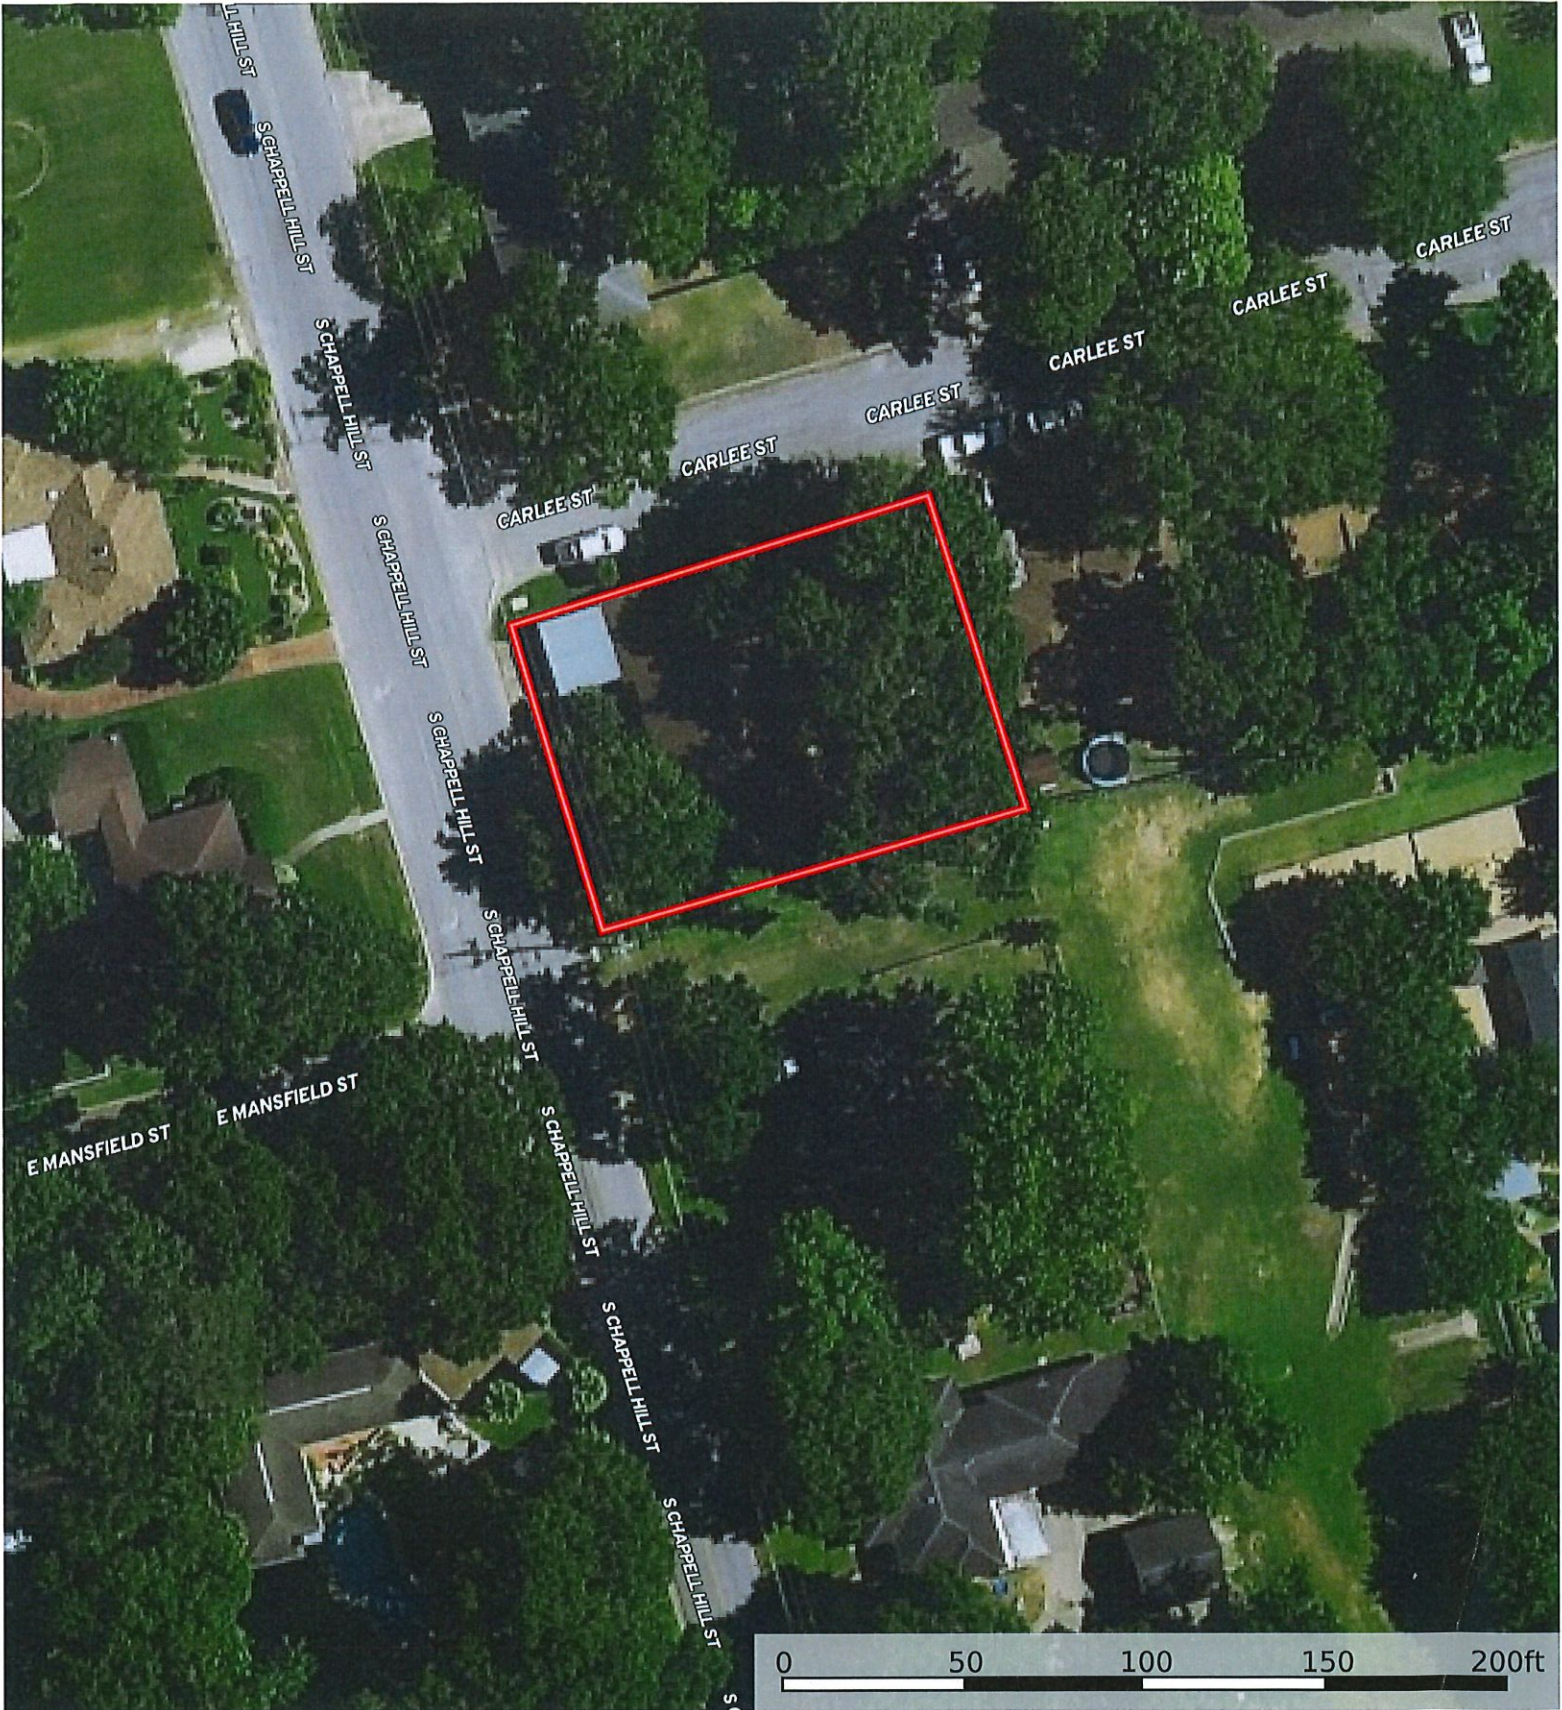

Estimated areas

GLA FLOOR 1: 2722 sq. ft, excluded 175 sq. ft
 Total GLA 2722 sq. ft, total scanned area 2897 sq. ft

SIZES AND DIMENSIONS ARE APPROXIMATE. ACTUAL MAY VARY.

DEANS IMAGING
 Aerial - Ground - 3D

 Boundary