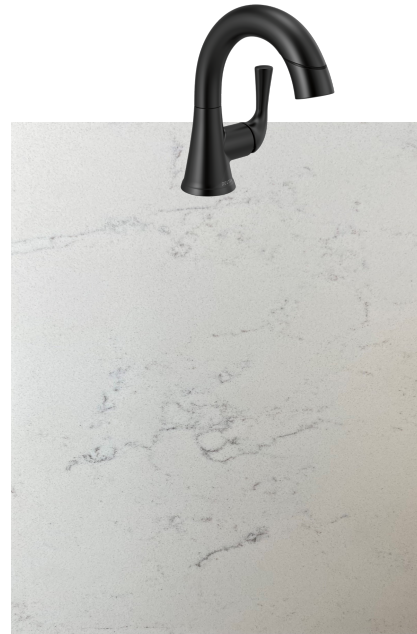

Kitchen

Backsplash

Pkg B- Highland Heights/ Paul Quinn Development

Cabs SW Pure White

Countertop

Main Floor

Master Bathroom

Countertop

Vanity SW Tricorn Black

Shower Walls

Shower Floor

Main Floor

Secondary Bathroom

Shower Walls

Main Bathroom Floor Tile

Vanity SW Tricorn Black