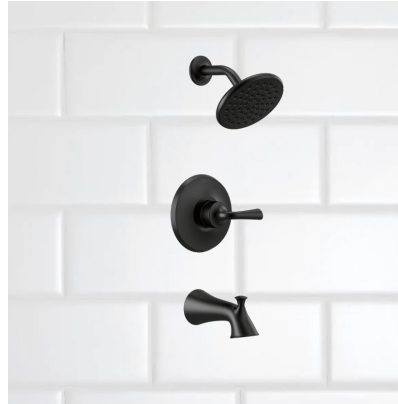

Kitchen

Backsplash

Pkg B- Highland Heights/ Paul Quinn Development

Cabs SW Pure White

Countertop

Main Floor

Master Bathroom

Countertop

Vanity SW Tricorn Black

Shower Walls

Shower Floor

Main Floor

Secondary Bathroom

Shower Walls

Main Bathroom Floor Tile

Vanity SW Tricorn Black