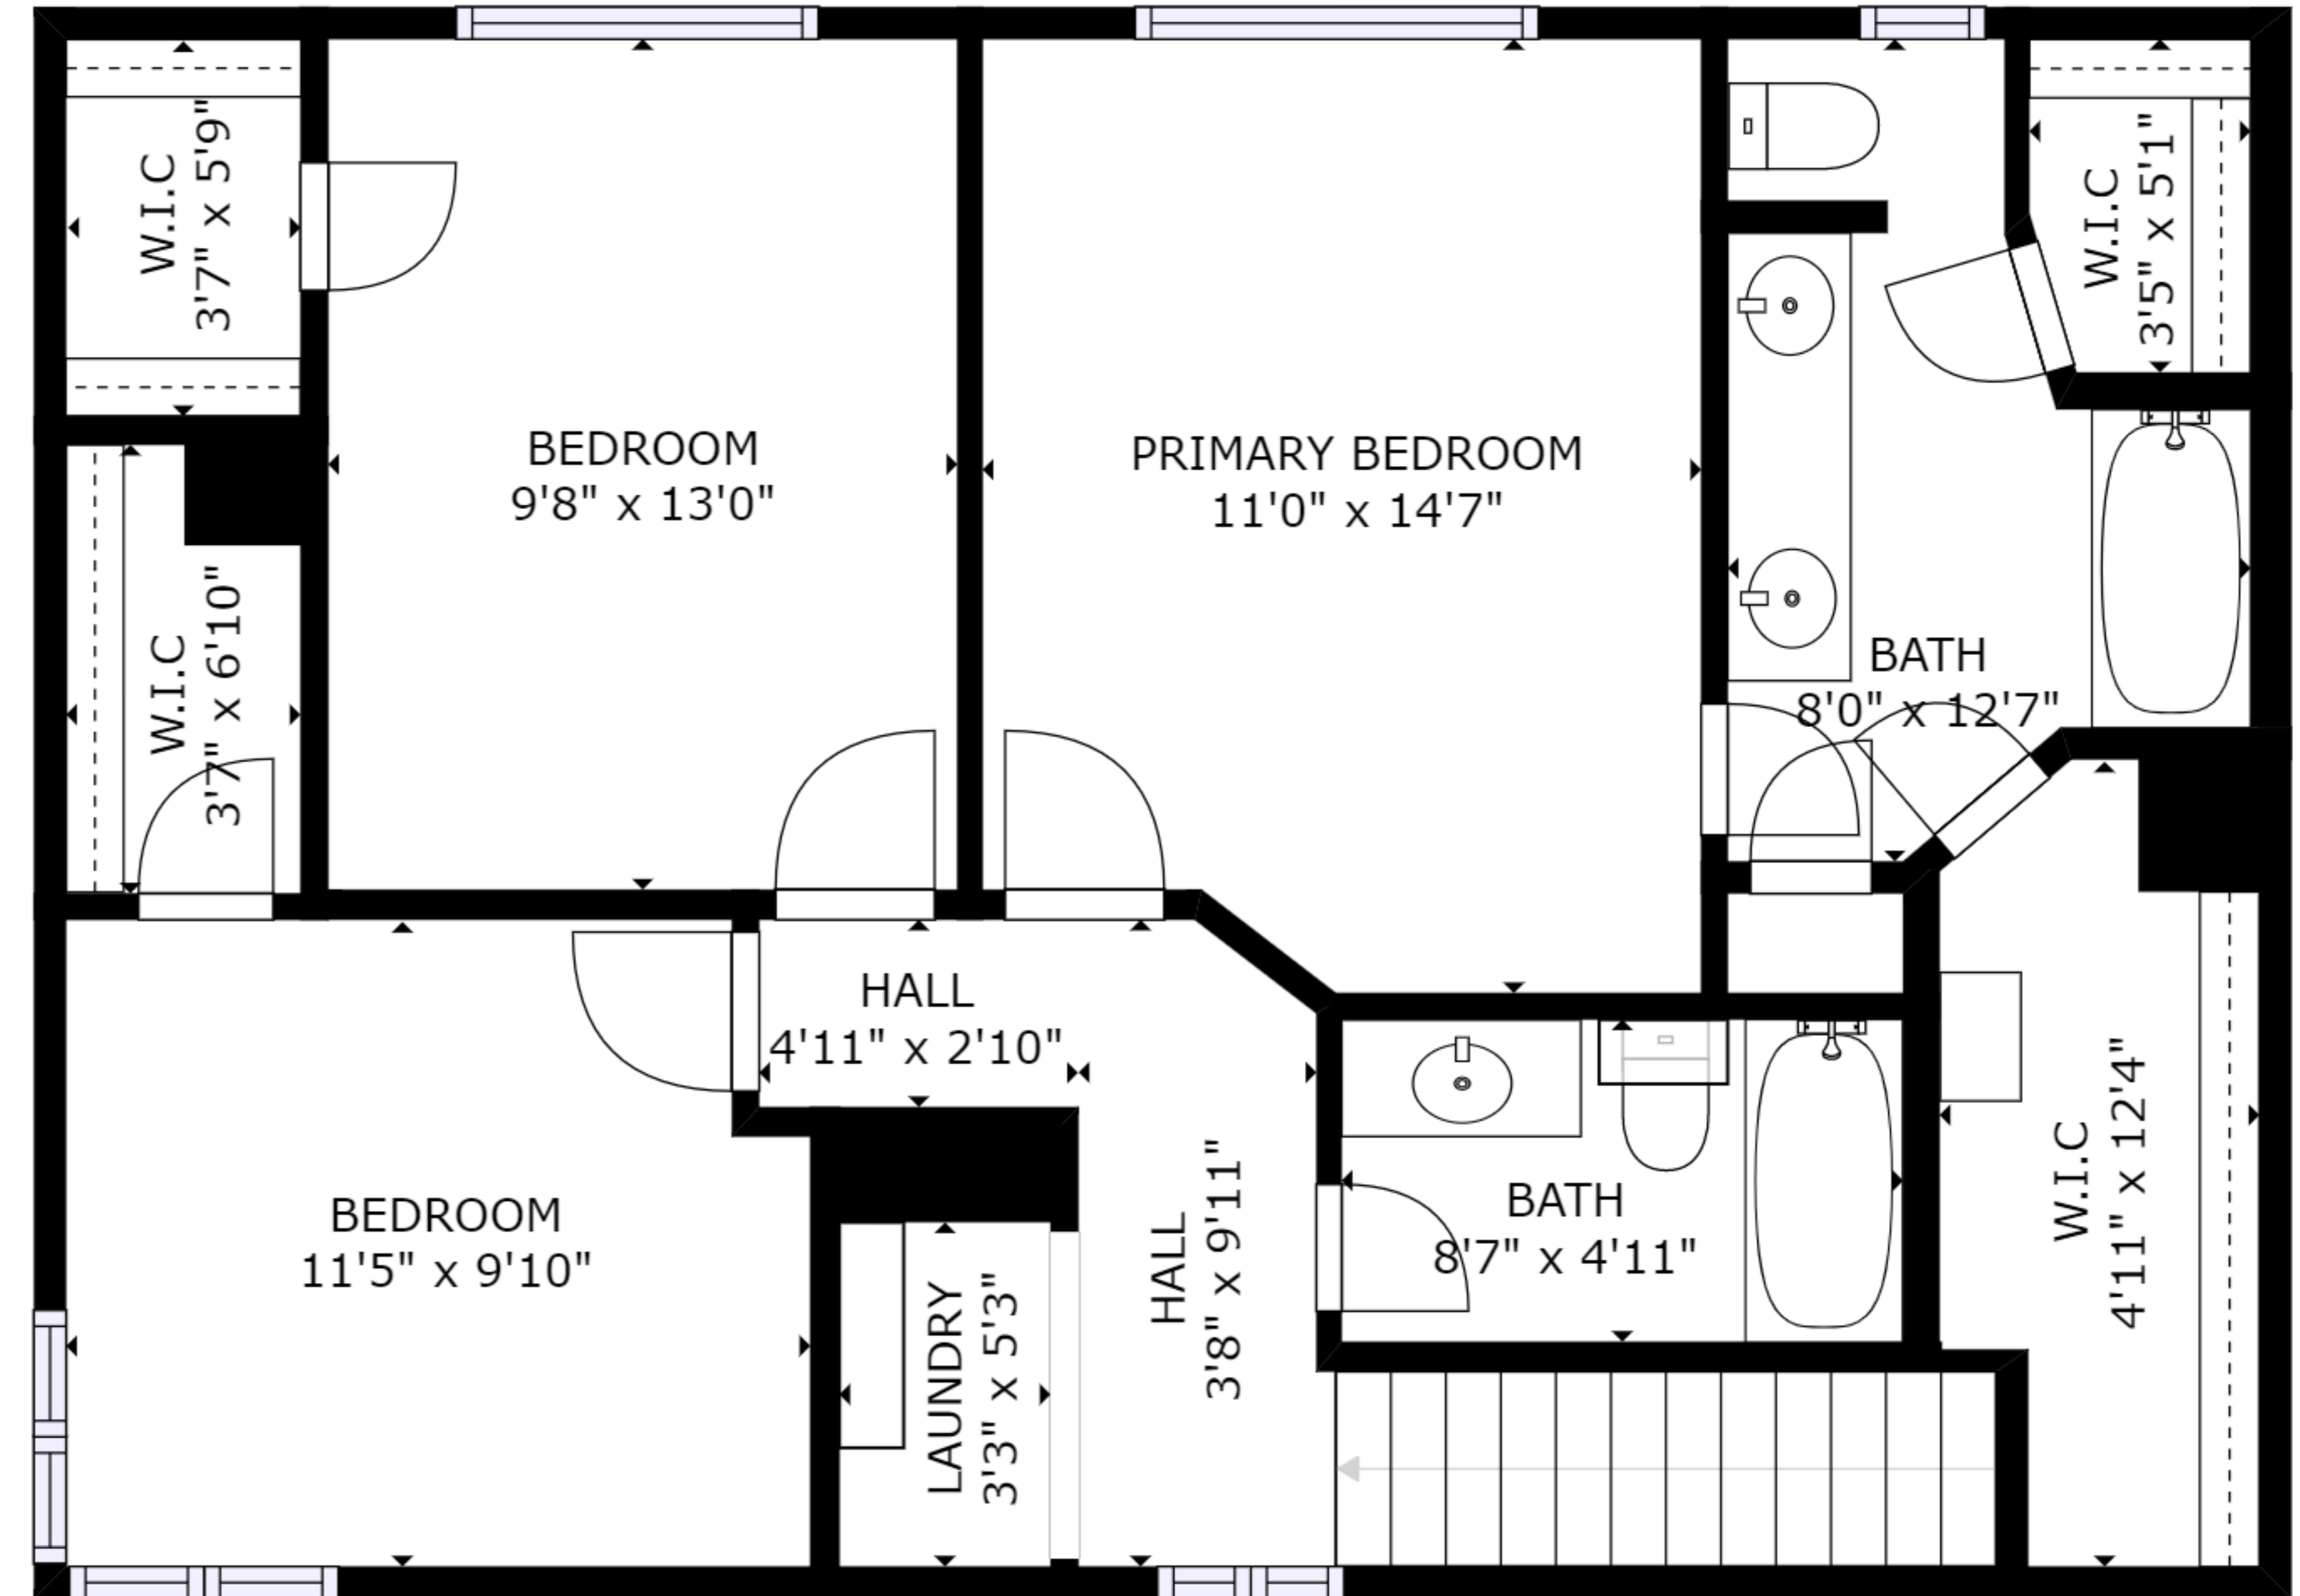

FLOOR 1

FLOOR 2

GROSS INTERNAL AREA
 FLOOR 1: 462 sq. ft, FLOOR 2: 784 sq. ft
 EXCLUDED AREAS: , PATIO: 122 sq. ft
 PORCH: 35 sq. ft, GARAGE: 398 sq. ft
 TOTAL: 1246 sq. ft

SIZES AND DIMENSIONS ARE APPROXIMATE, ACTUAL MAY VARY.