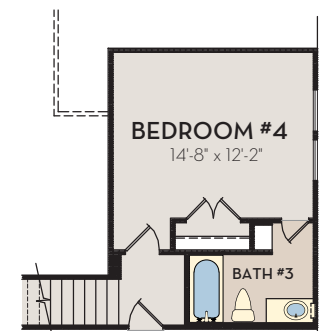

OPT. 2 AND 3 CAR SIDE LOAD GARAGE

MASTER BATH
OPT. SUPER SHOWER

1ST FLOOR W/OPT. 2ND FLOOR

FIRST FLOOR

OPT. BATH #2
SUPER SHOWER

OPT. 2ND FLOOR
GAME ROOM & POWDER #2
315 SQ.FT.

OPT. 1/2 CAR
GARAGE
110 SQ.FT

OPT. 2ND FLOOR W/OPT.
BEDROOM #4 & BATH #3
315 SQ.FT