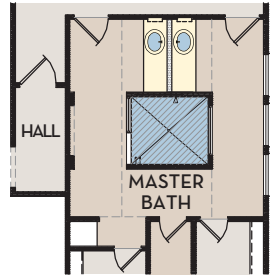

OPT. 2 AND 3 CAR SIDE LOAD GARAGE

MASTER BATH
OPT. SUPER SHOWER

1ST FLOOR W/OPT. 2ND FLOOR

FIRST FLOOR

OPT. BATH #2
SUPER SHOWER

OPT. 2ND FLOOR
GAME ROOM & POWDER #2
315 SQ.FT.

OPT. 1/2 CAR
GARAGE
110 SQ.FT

OPT. 2ND FLOOR W/OPT.
BEDROOM #4 & BATH #3
315 SQ.FT