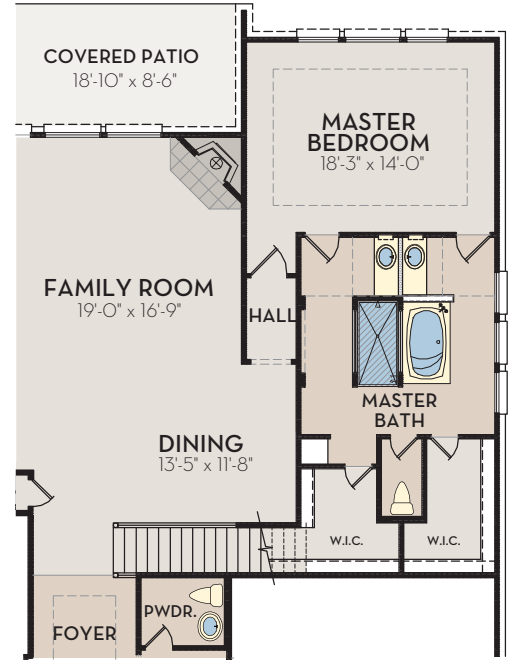

OPT. 2 AND 3 CAR SIDE LOAD GARAGE

MASTER BATH
OPT. SUPER SHOWER

1ST FLOOR W/OPT. 2ND FLOOR

FIRST FLOOR

OPT. BATH #2
SUPER SHOWER

OPT. 2ND FLOOR
GAME ROOM & POWDER #2
315 SQ.FT.

OPT. 1/2 CAR
GARAGE
110 SQ.FT

OPT. 2ND FLOOR W/OPT.
BEDROOM #4 & BATH #3
315 SQ.FT