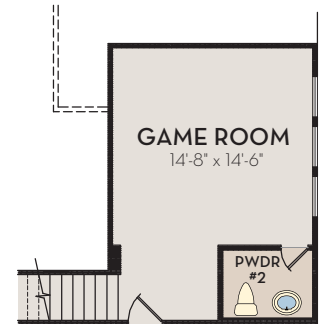

OPT. 2 AND 3 CAR SIDE LOAD GARAGE

MASTER BATH
OPT. SUPER SHOWER

1ST FLOOR W/OPT. 2ND FLOOR

FIRST FLOOR

OPT. BATH #2
SUPER SHOWER

OPT. 2ND FLOOR
GAME ROOM & POWDER #2
315 SQ.FT.

OPT. 1/2 CAR
GARAGE
110 SQ.FT

OPT. 2ND FLOOR W/OPT.
BEDROOM #4 & BATH #3
315 SQ.FT