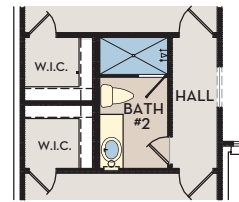

OPT. 2 AND 3 CAR SIDE LOAD GARAGE

MASTER BATH
OPT. SUPER SHOWER

1ST FLOOR W/OPT. 2ND FLOOR

FIRST FLOOR

OPT. BATH #2
SUPER SHOWER

OPT. 2ND FLOOR
GAME ROOM & POWDER #2
315 SQ.FT.

OPT. 1/2 CAR
GARAGE
110 SQ.FT

OPT. 2ND FLOOR W/OPT.
BEDROOM #4 & BATH #3
315 SQ.FT