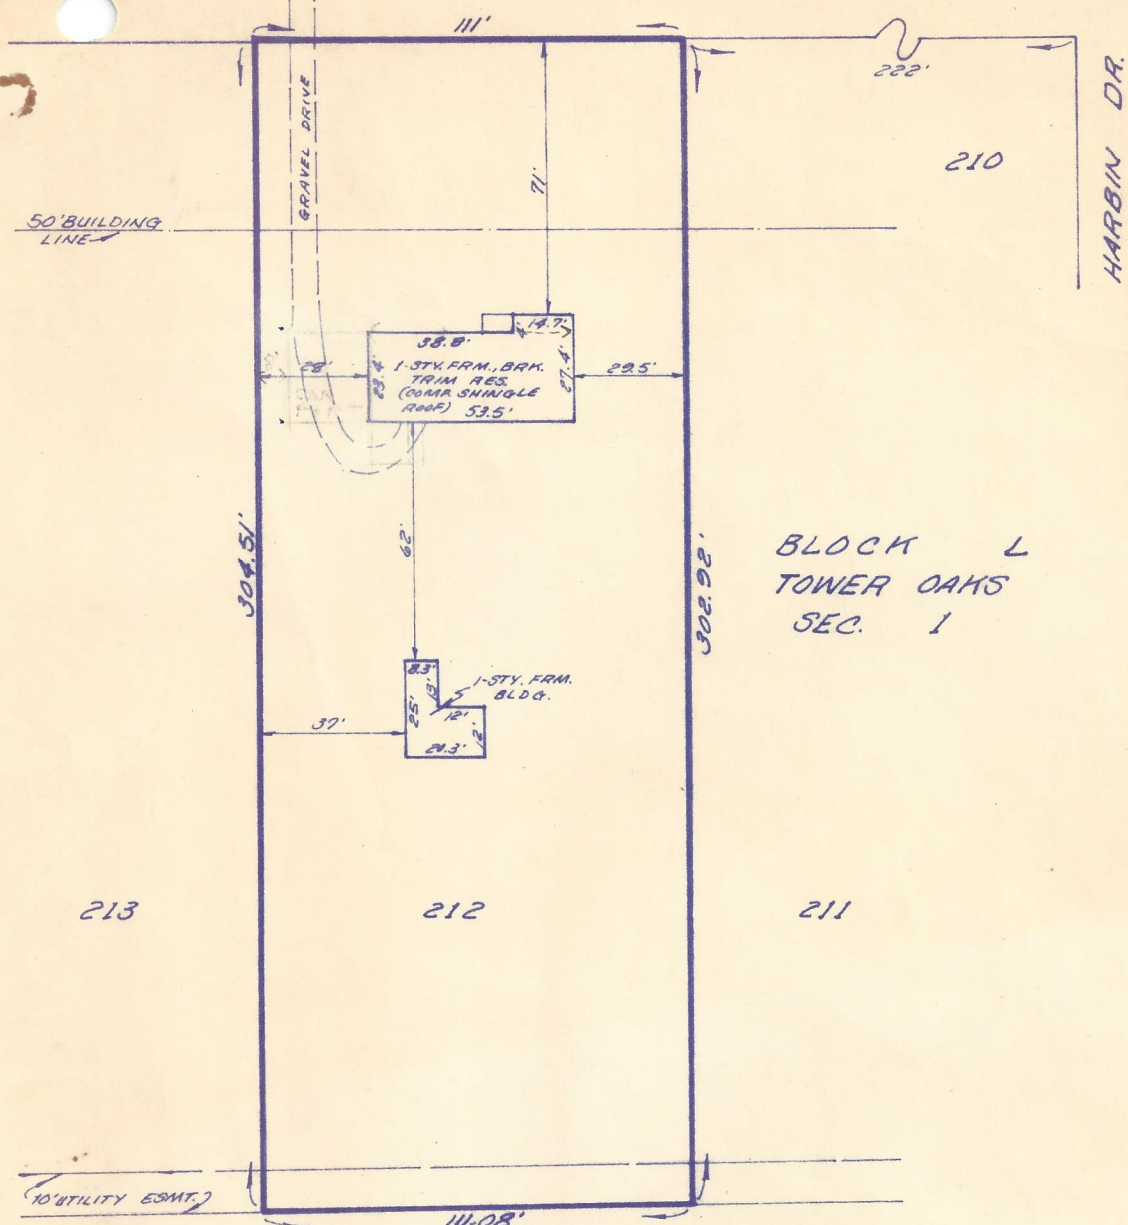

FOXBURO DR.

EDGE OF BLACKTOP

BLOCK L
TOWER OAKS
SEC. 1

213 212 211

(10' UTILITY ESMT.)

Plat of property of Myron P. Doler
located at 11811 Foxburo Dr.
Plat of Lot 212, Block L
Tower Oaks, Section 1
City of Houston
Harris County, Texas

SCALE: 1"=50'

according to the plat thereof recorded in Volume 46
Page 60 of the Harris County Map Records.

There are no encroachments and all improvements
lie wholly within the property lines.

By: C. E. Brugier July 19, 1973
Registered Public Surveyor