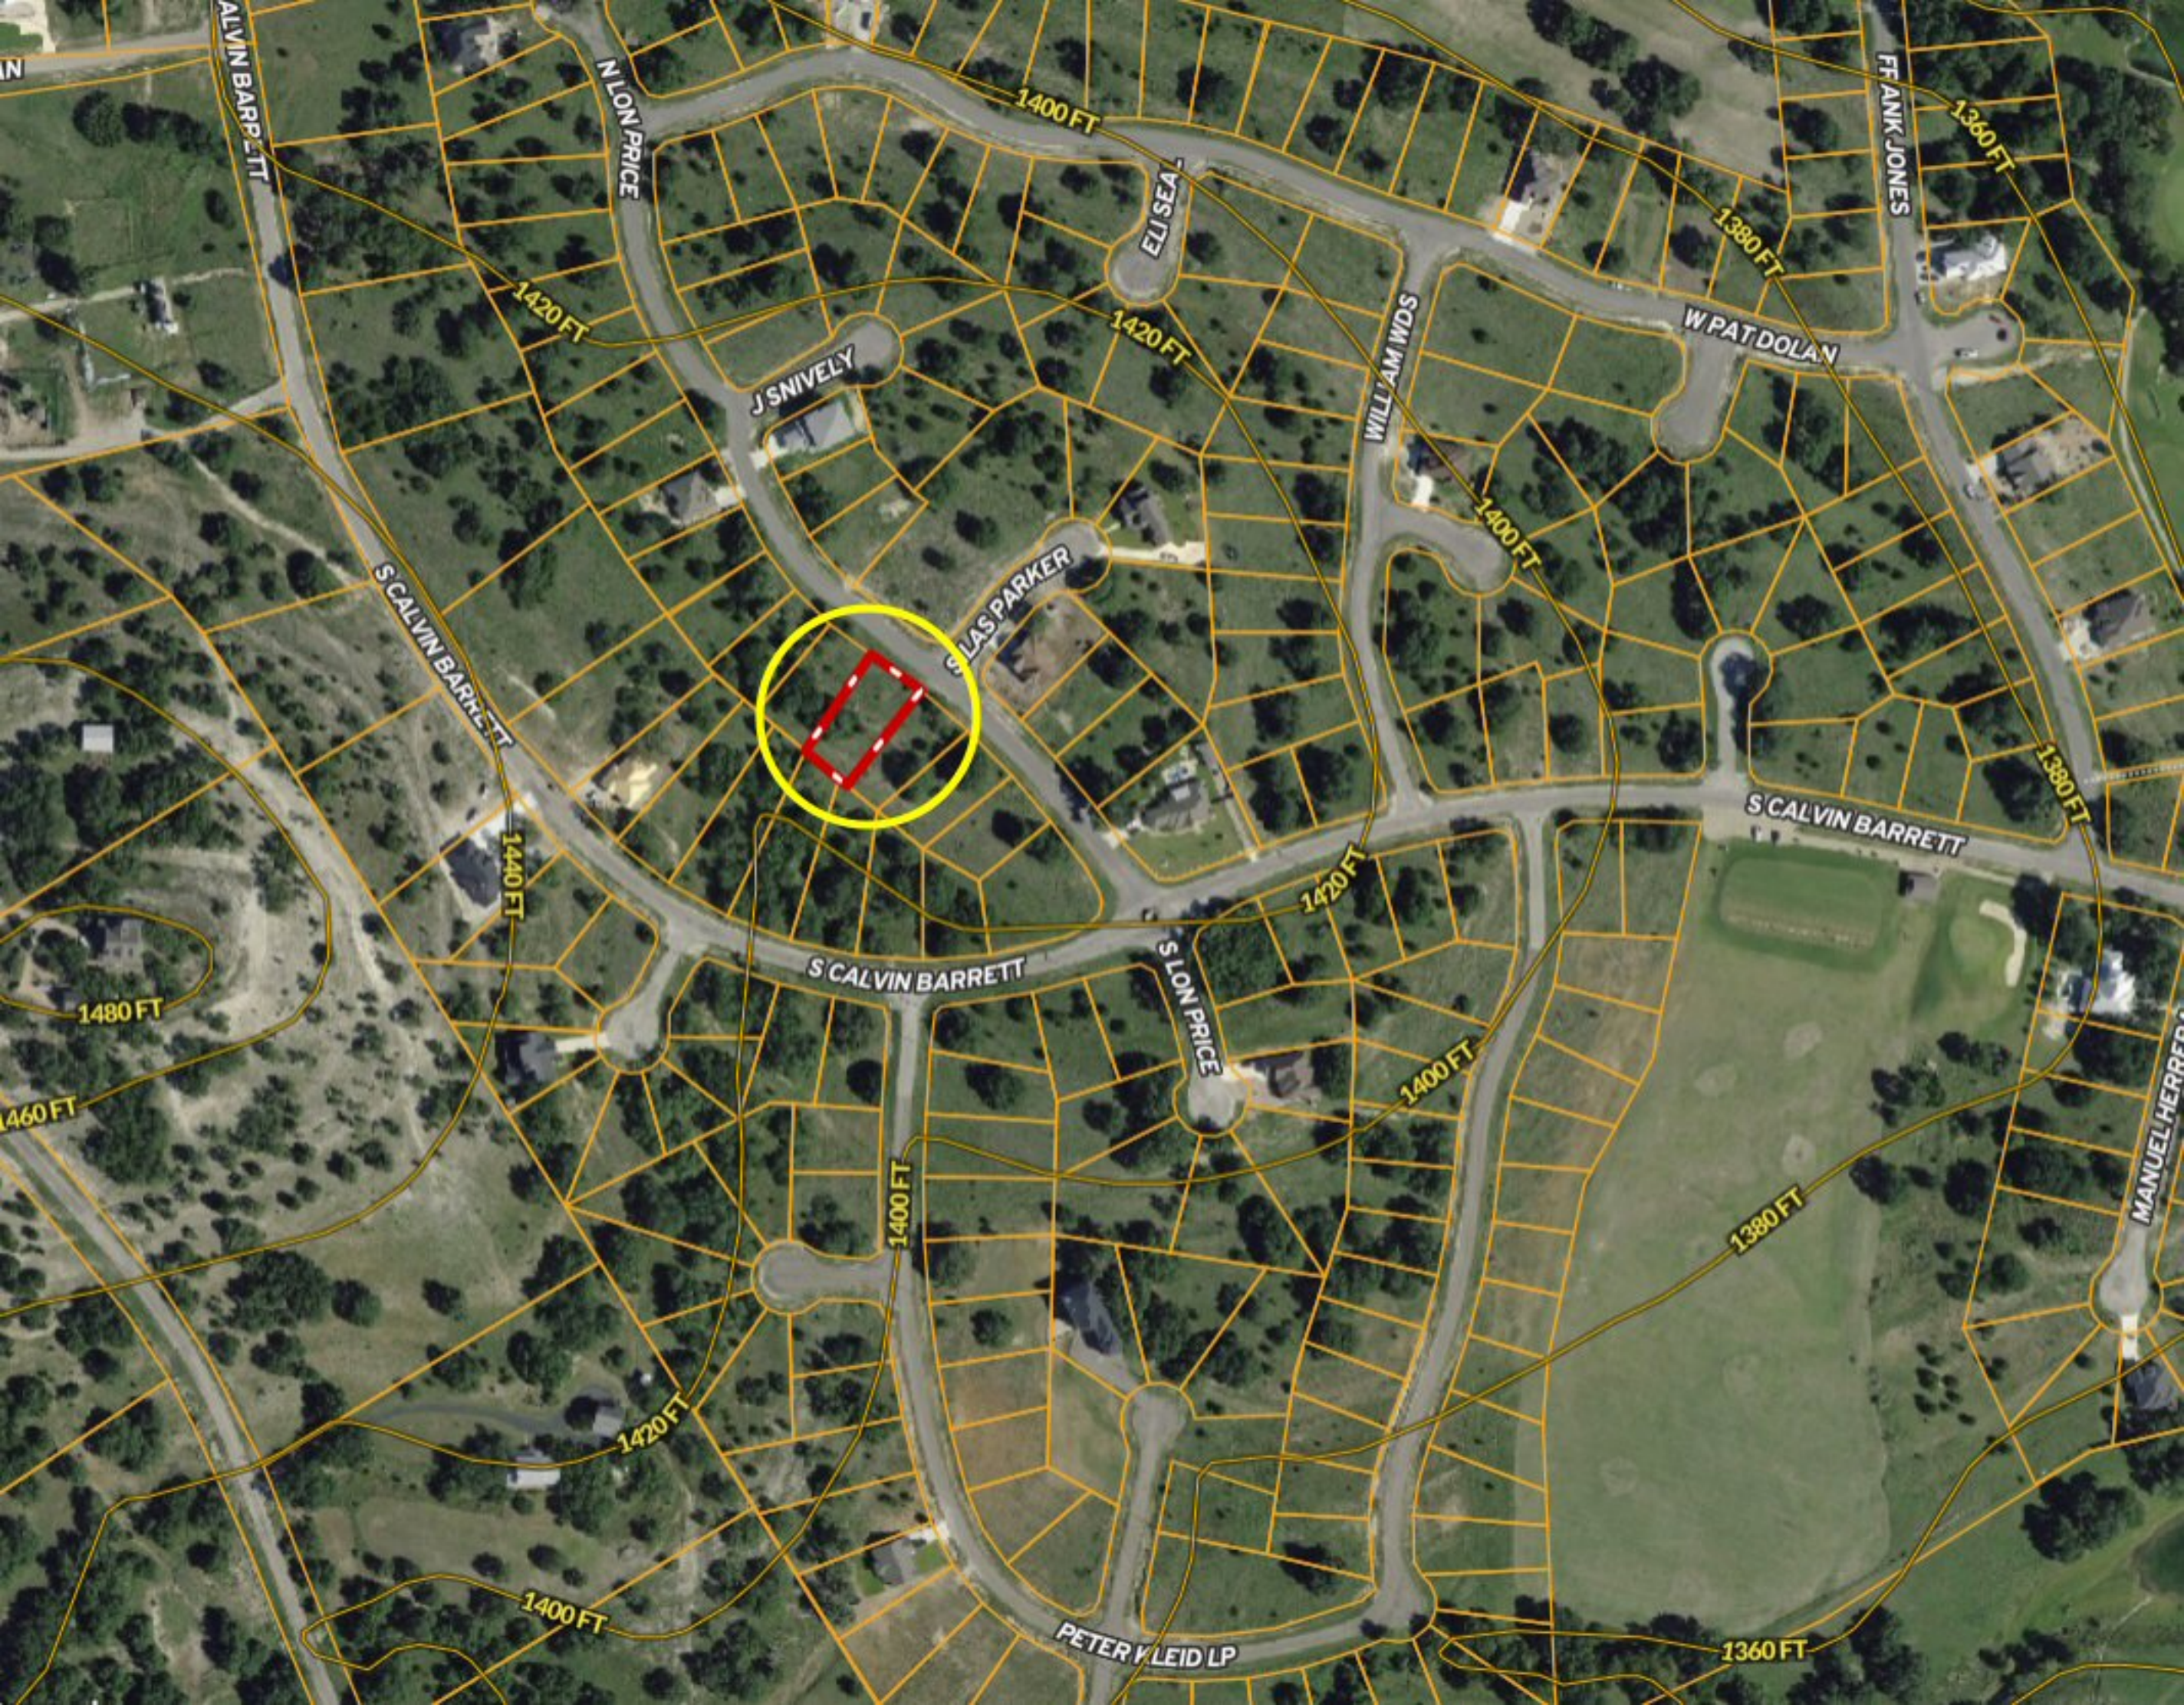

**** QUARTER-ACRE **** Lot 749 N Lon Price ~ Rockin J Ranch

Copyright © and (P) 1988–2010 Microsoft Corporation and/or its suppliers. All rights reserved. <http://www.microsoft.com/mappoint/>
Certain mapping and direction data © 2010 NAVTEQ. All rights reserved. The Data for areas of Canada includes information taken with permission from Canadian authorities, including: © Her Majesty the Queen in Right of Canada, © Queen's Printer for Ontario. NAVTEQ and NAVTEQ ON BOARD are trademarks of NAVTEQ. © 2010 Tele Atlas North America, Inc. All rights reserved. Tele Atlas and Tele Atlas North America are trademarks of Tele Atlas, Inc. © 2010 by Applied Geographic Systems. All rights reserved.

Red dashed rectangle highlighting a specific lot, circled in yellow.

ALVIN BARRETT

N LON PRICE

1400 FT

ELI SEA

FF ANK JONES

1360 FT

1420 FT