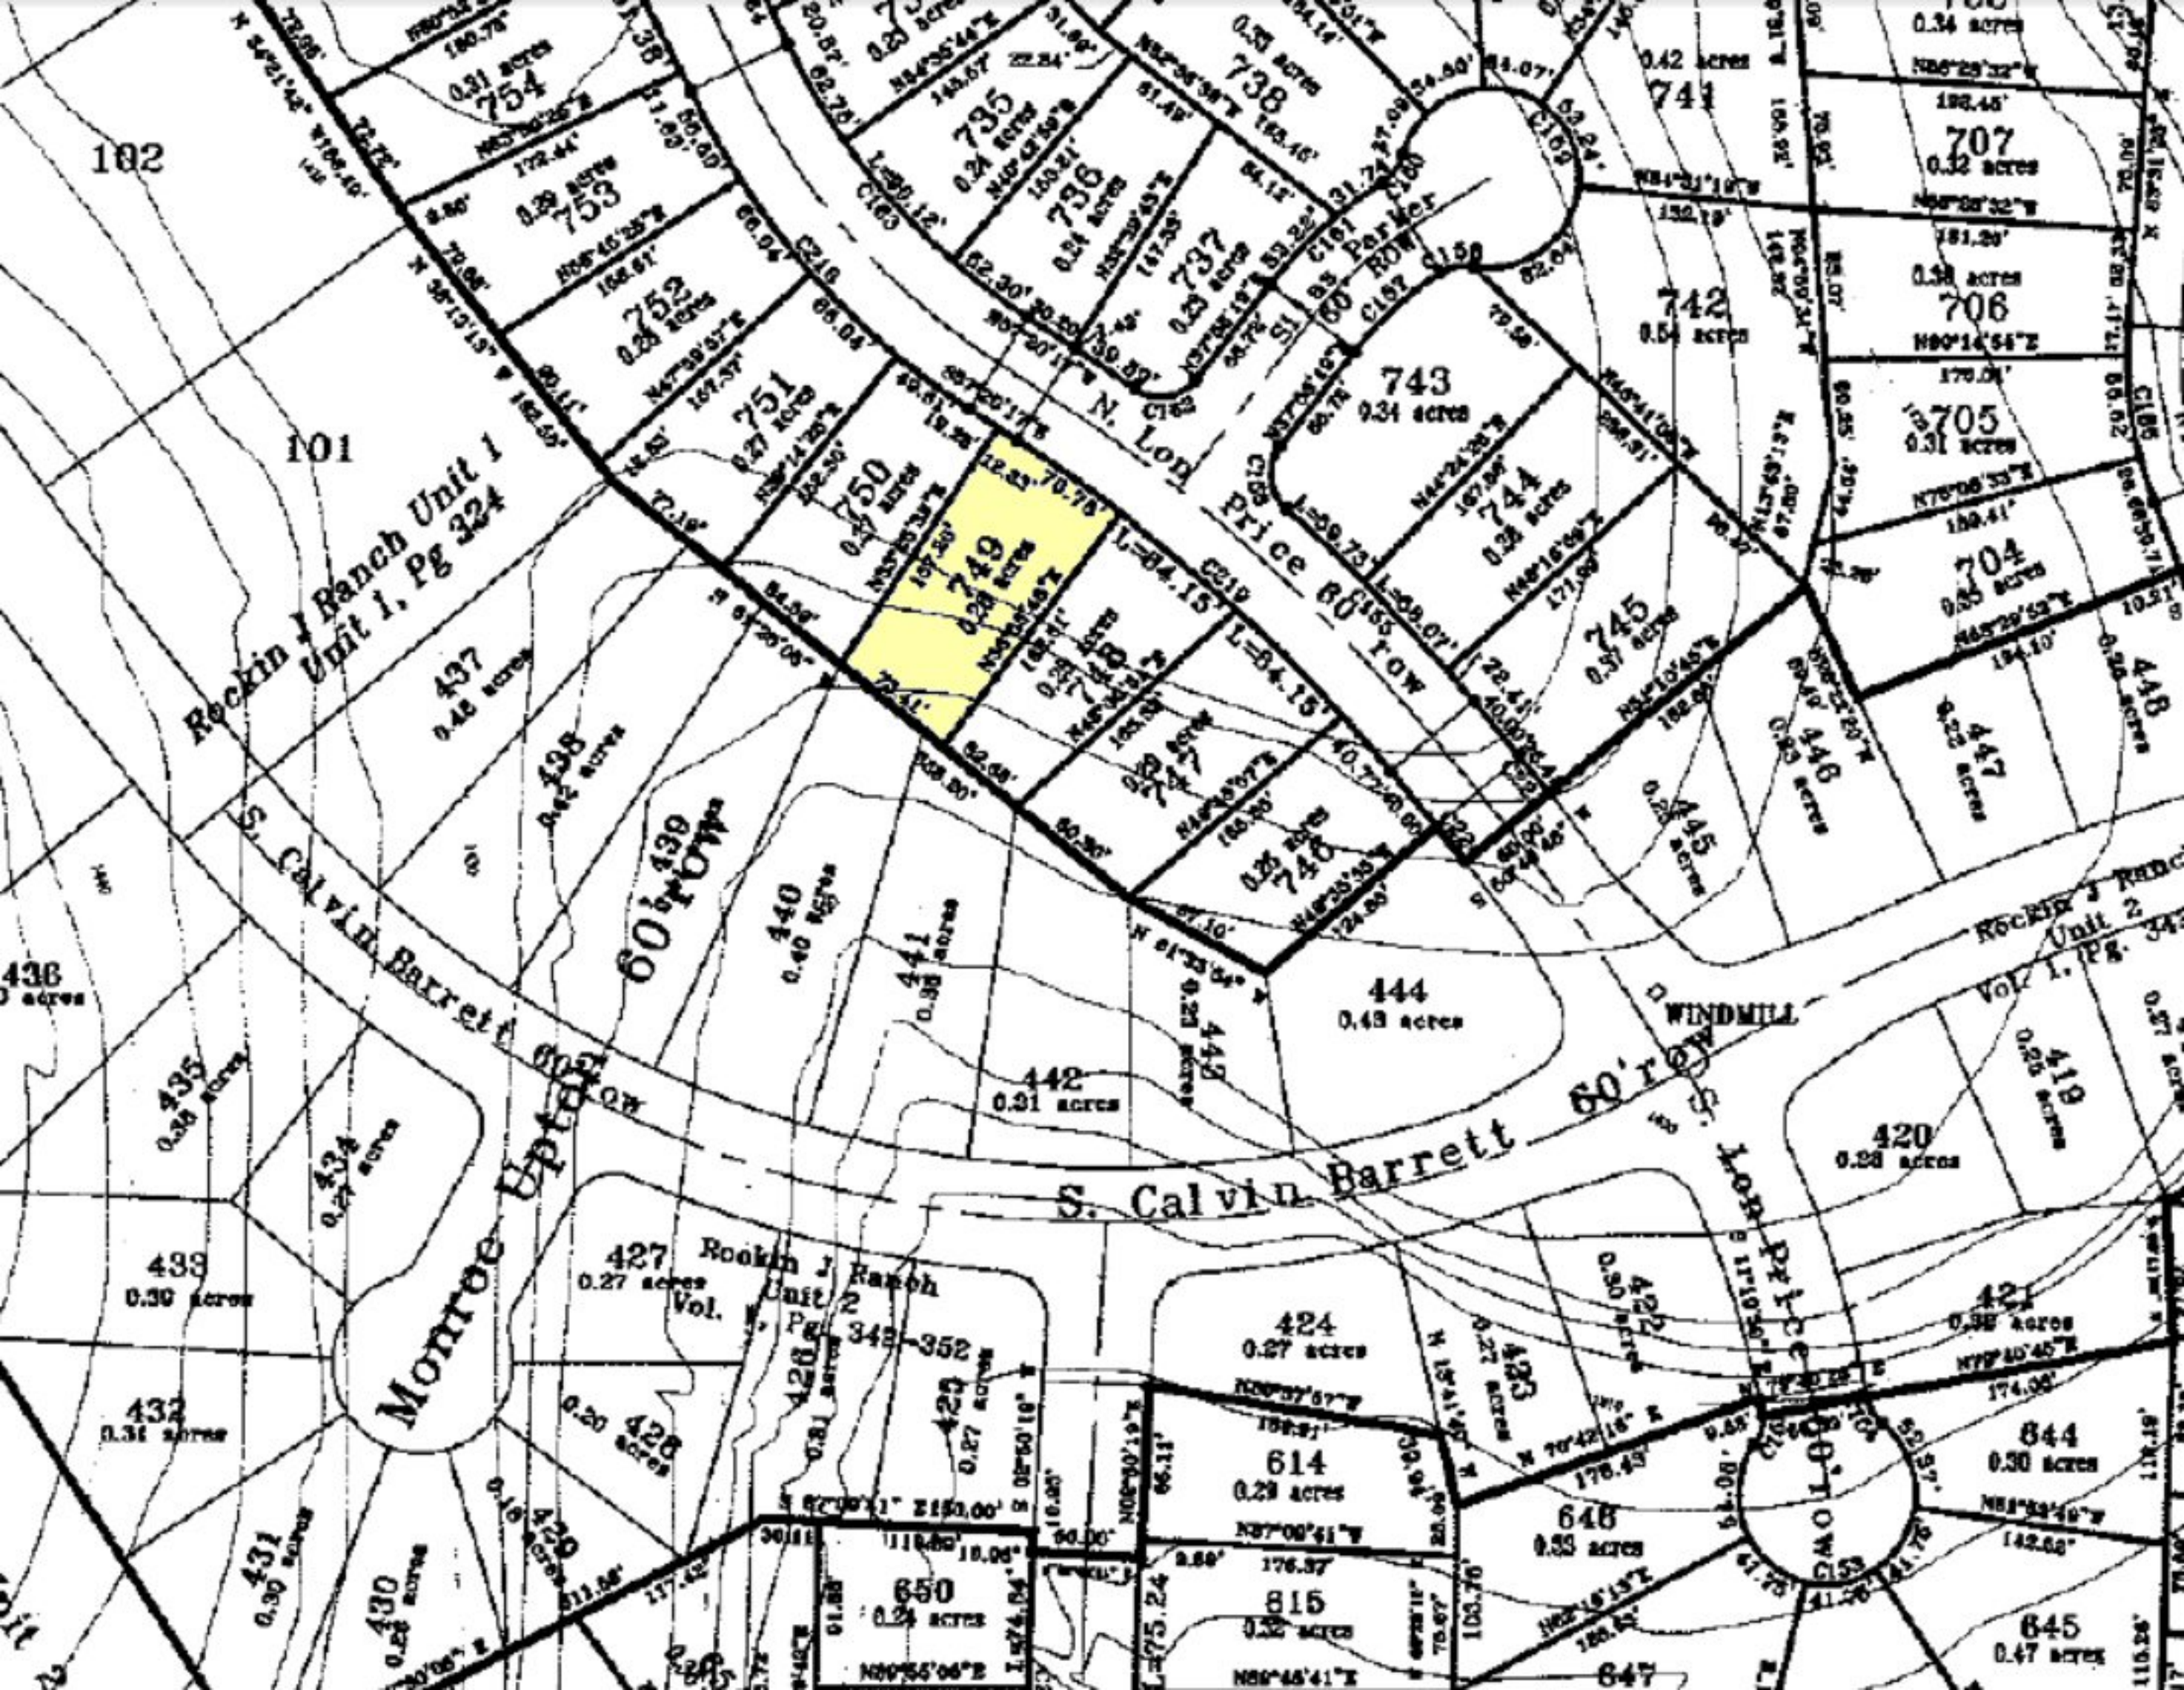

**** QUARTER-ACRE **** Lot 749 N Lon Price ~ Rockin J Ranch

Copyright © and (P) 1988–2010 Microsoft Corporation and/or its suppliers. All rights reserved. <http://www.microsoft.com/mappoint/>
Certain mapping and direction data © 2010 NAVTEQ. All rights reserved. The Data for areas of Canada includes information taken with permission from Canadian authorities, including: © Her Majesty the Queen in Right of Canada, © Queen's Printer for Ontario. NAVTEQ and NAVTEQ ON BOARD are trademarks of NAVTEQ. © 2010 Tele Atlas North America, Inc. All rights reserved. Tele Atlas and Tele Atlas North America are trademarks of Tele Atlas, Inc. © 2010 by Applied Geographic Systems. All rights reserved.

Red dashed rectangle highlighting a specific lot, circled in yellow.

ALVIN BARRETT

N LON PRICE

1400 FT

ELI SEA

FF ANK JONES

1360 FT

1420 FT

1400 FT

1380 FT

S CALVIN BARRETT

1480 FT

1460 FT

S CALVIN BARRETT

1420 FT

S LON PRICE

SILAS PARKER

N LON PRICE

S CALVIN BARRETT

1420 FT

1440 FT

S CALVIN BARRETT

N LON PRICE