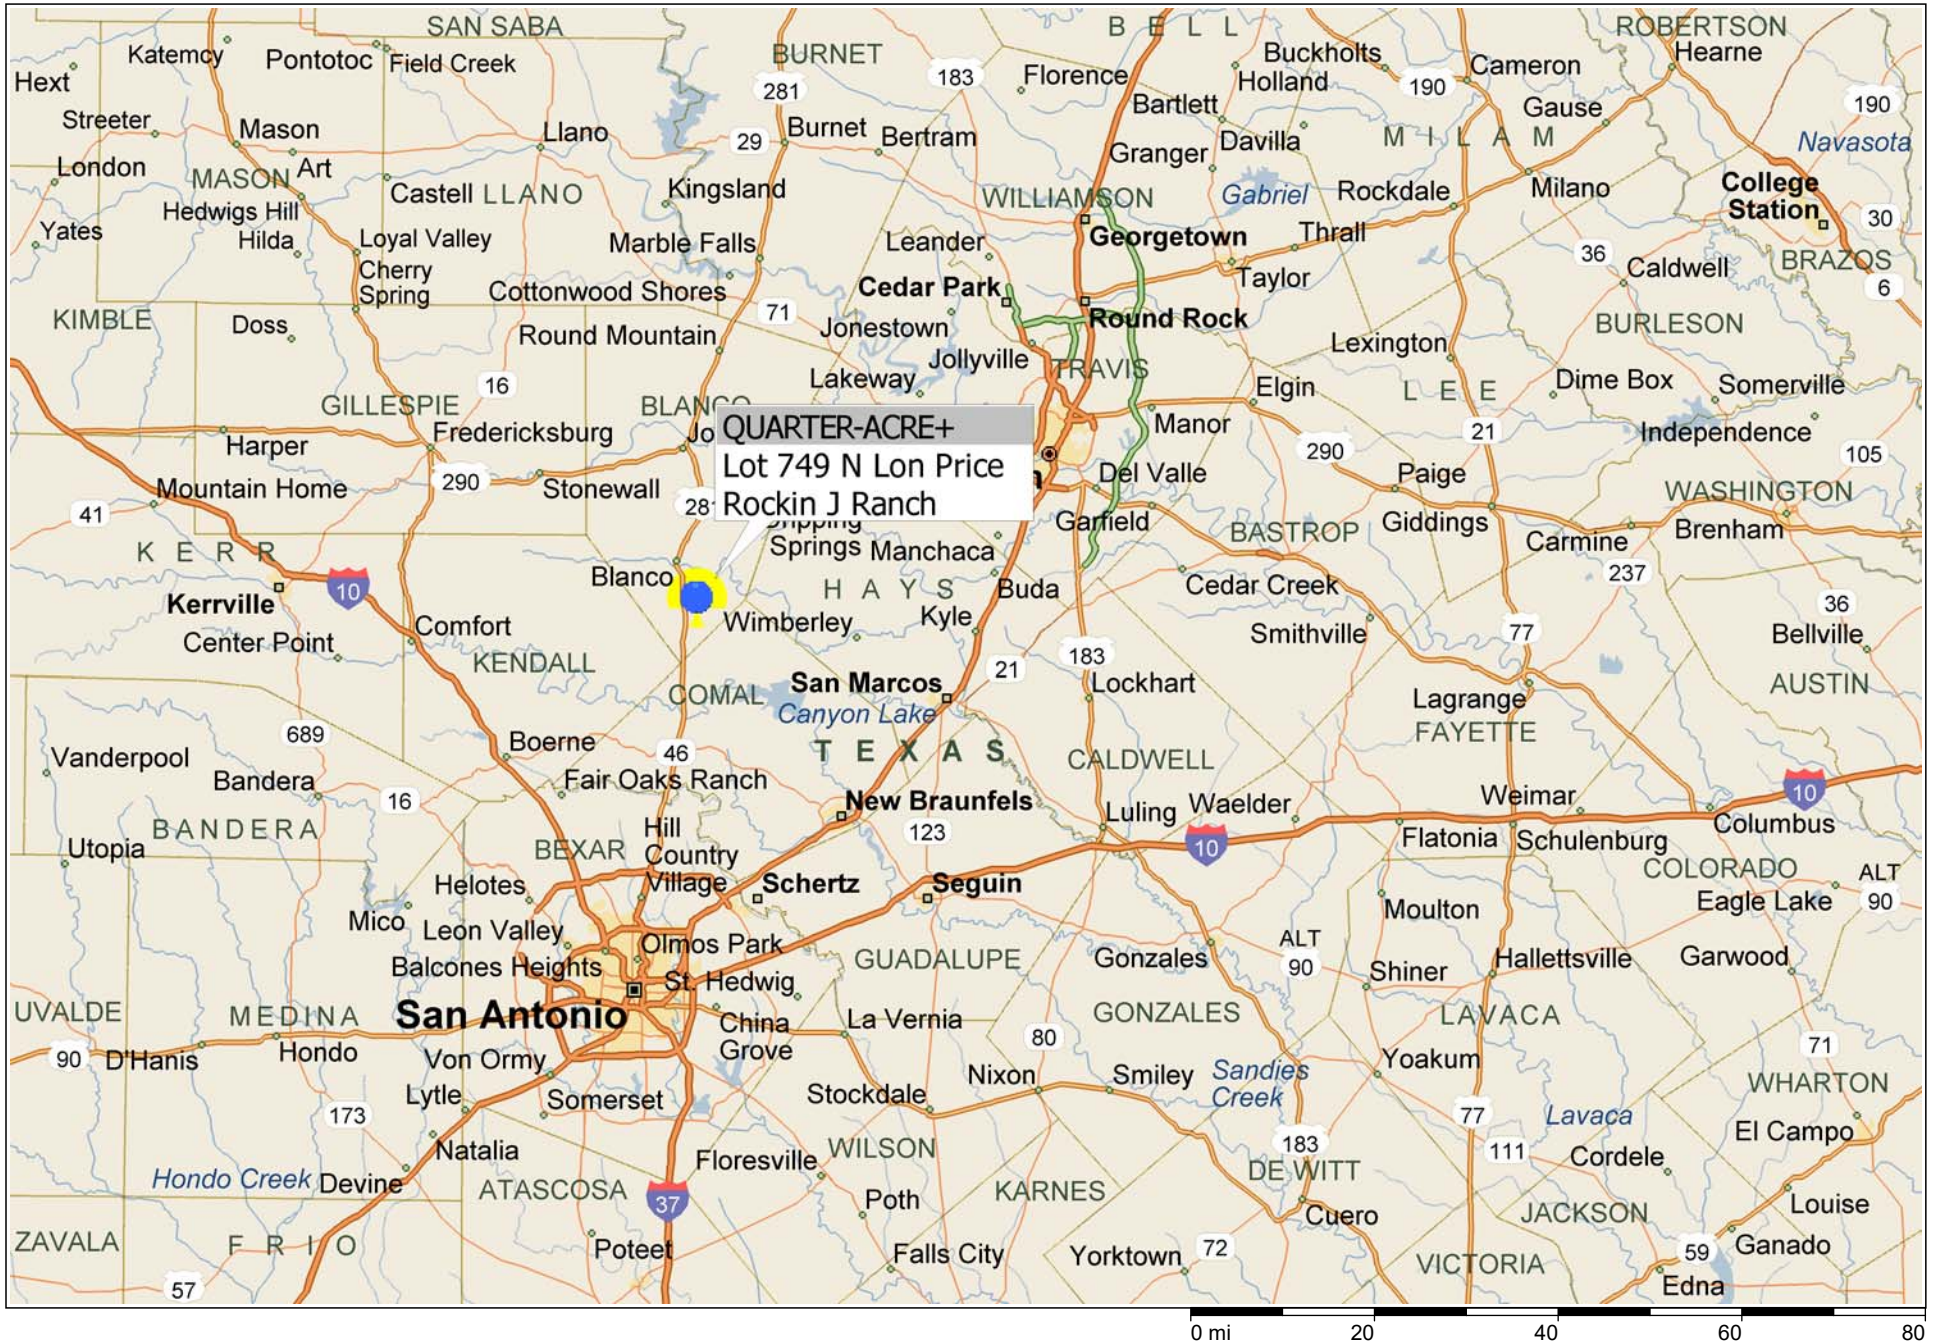

**** QUARTER-ACRE **** Lot 749 N Lon Price ~ Rockin J Ranch

Copyright © and (P) 1988–2010 Microsoft Corporation and/or its suppliers. All rights reserved. <http://www.microsoft.com/mappoint/>
Certain mapping and direction data © 2010 NAVTEQ. All rights reserved. The Data for areas of Canada includes information taken with permission from Canadian authorities, including: © Her Majesty the Queen in Right of Canada, © Queen's Printer for Ontario. NAVTEQ and NAVTEQ ON BOARD are trademarks of NAVTEQ. © 2010 Tele Atlas North America, Inc. All rights reserved. Tele Atlas and Tele Atlas North America are trademarks of Tele Atlas, Inc. © 2010 by Applied Geographic Systems. All rights reserved.