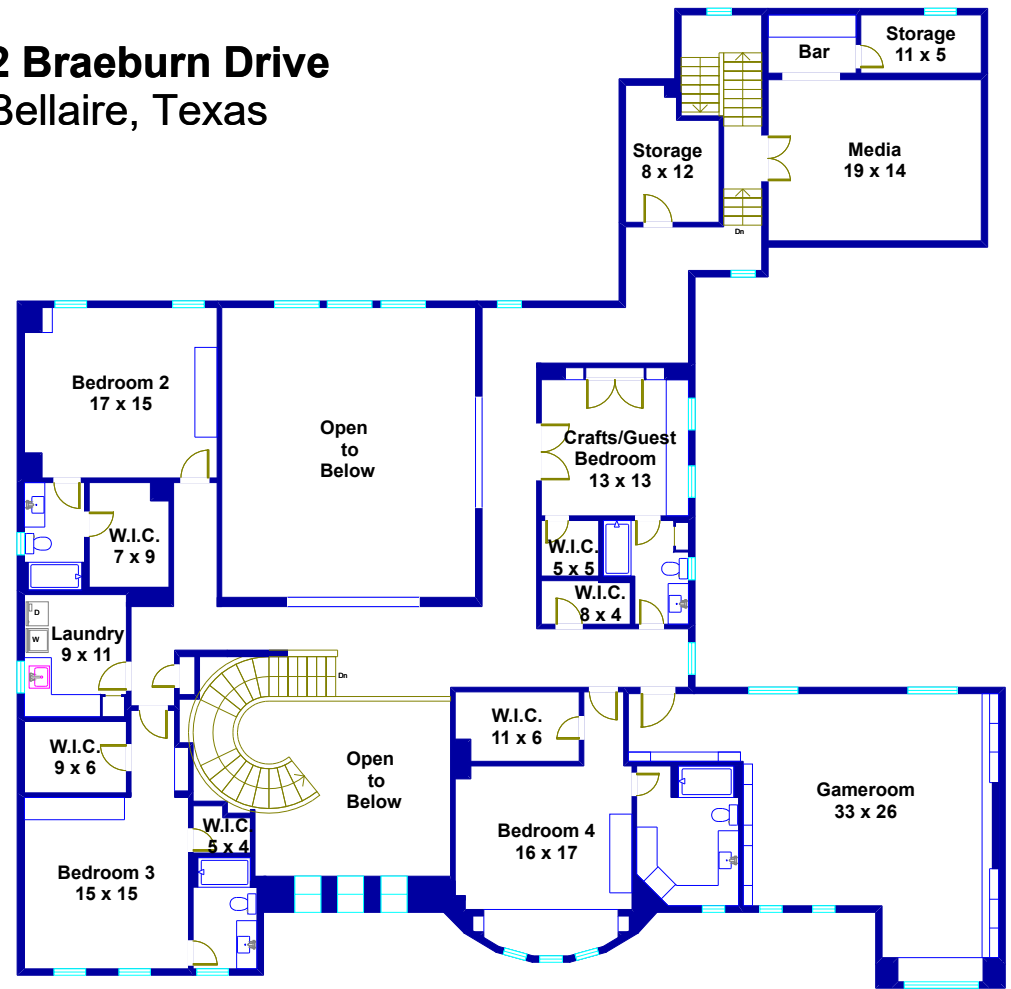

5122 Braeburn Drive Bellaire, Texas

First Floor

Second Floor

**FLOORPLAN
GRAPHICS**

© Floor Plan Graphics LLC 2021. This floor plan is an artistic rendering only. All dimensions are approximate. Floor Plan Graphics LLC makes no representation or warranty as to this rendering's accuracy and no measurements or dimensions should be relied upon without independent verification. This floor plan and its respective square footage information and materials remain the property of Floor Plan Graphics LLC.