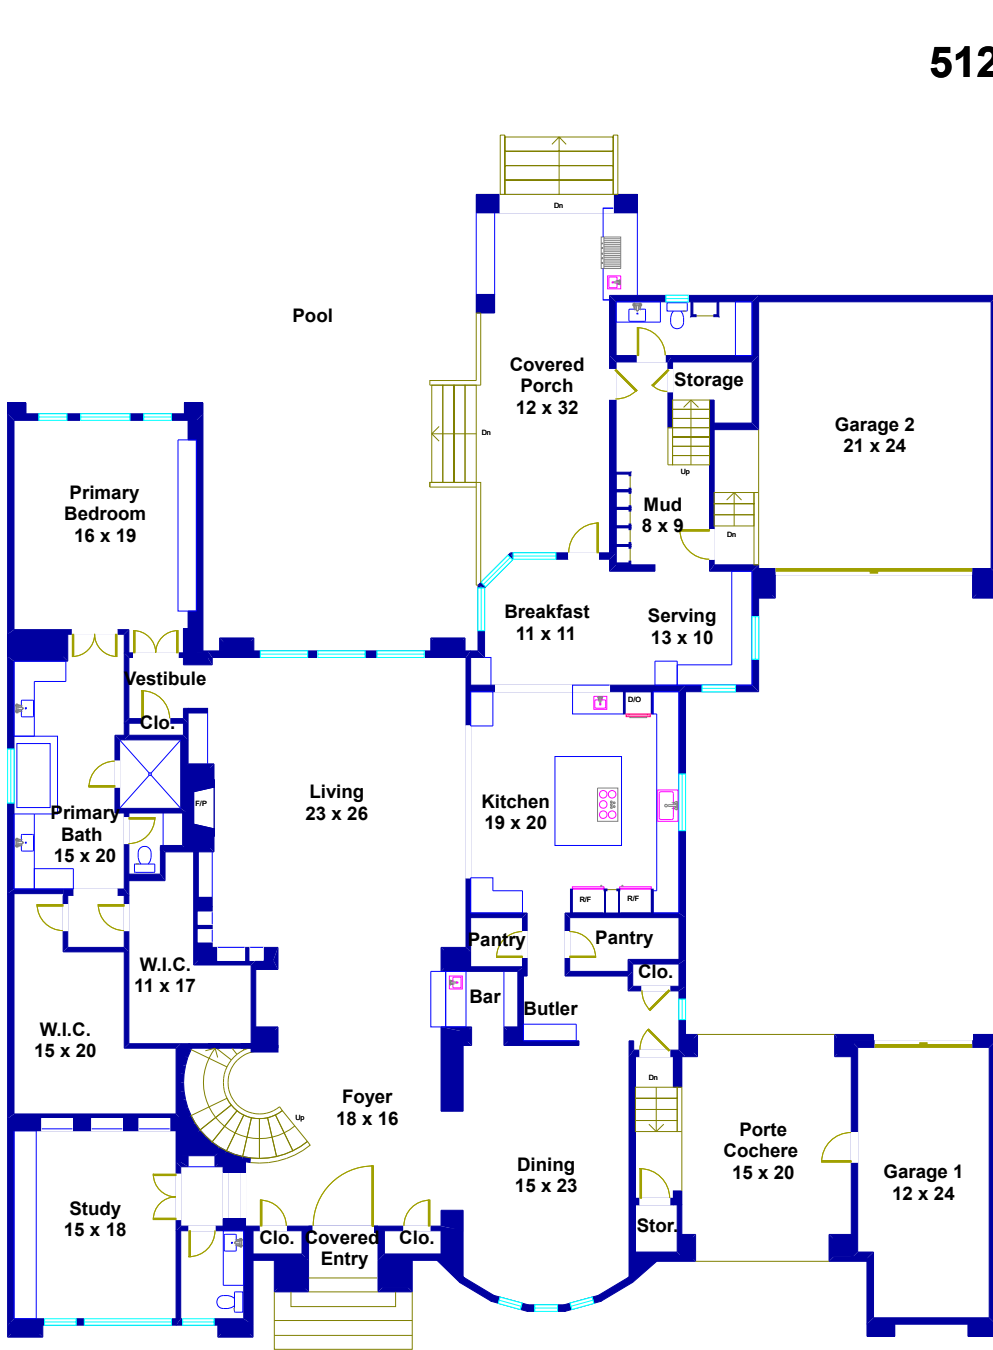

5122 Braeburn Drive Bellaire, Texas

First Floor

Second Floor

**FLOORPLAN
GRAPHICS**

© Floor Plan Graphics LLC 2021. This floor plan is an artistic rendering only. All dimensions are approximate. Floor Plan Graphics LLC makes no representation or warranty as to this rendering's accuracy and no measurements or dimensions should be relied upon without independent verification. This floor plan and its respective square footage information and materials remain the property of Floor Plan Graphics LLC.