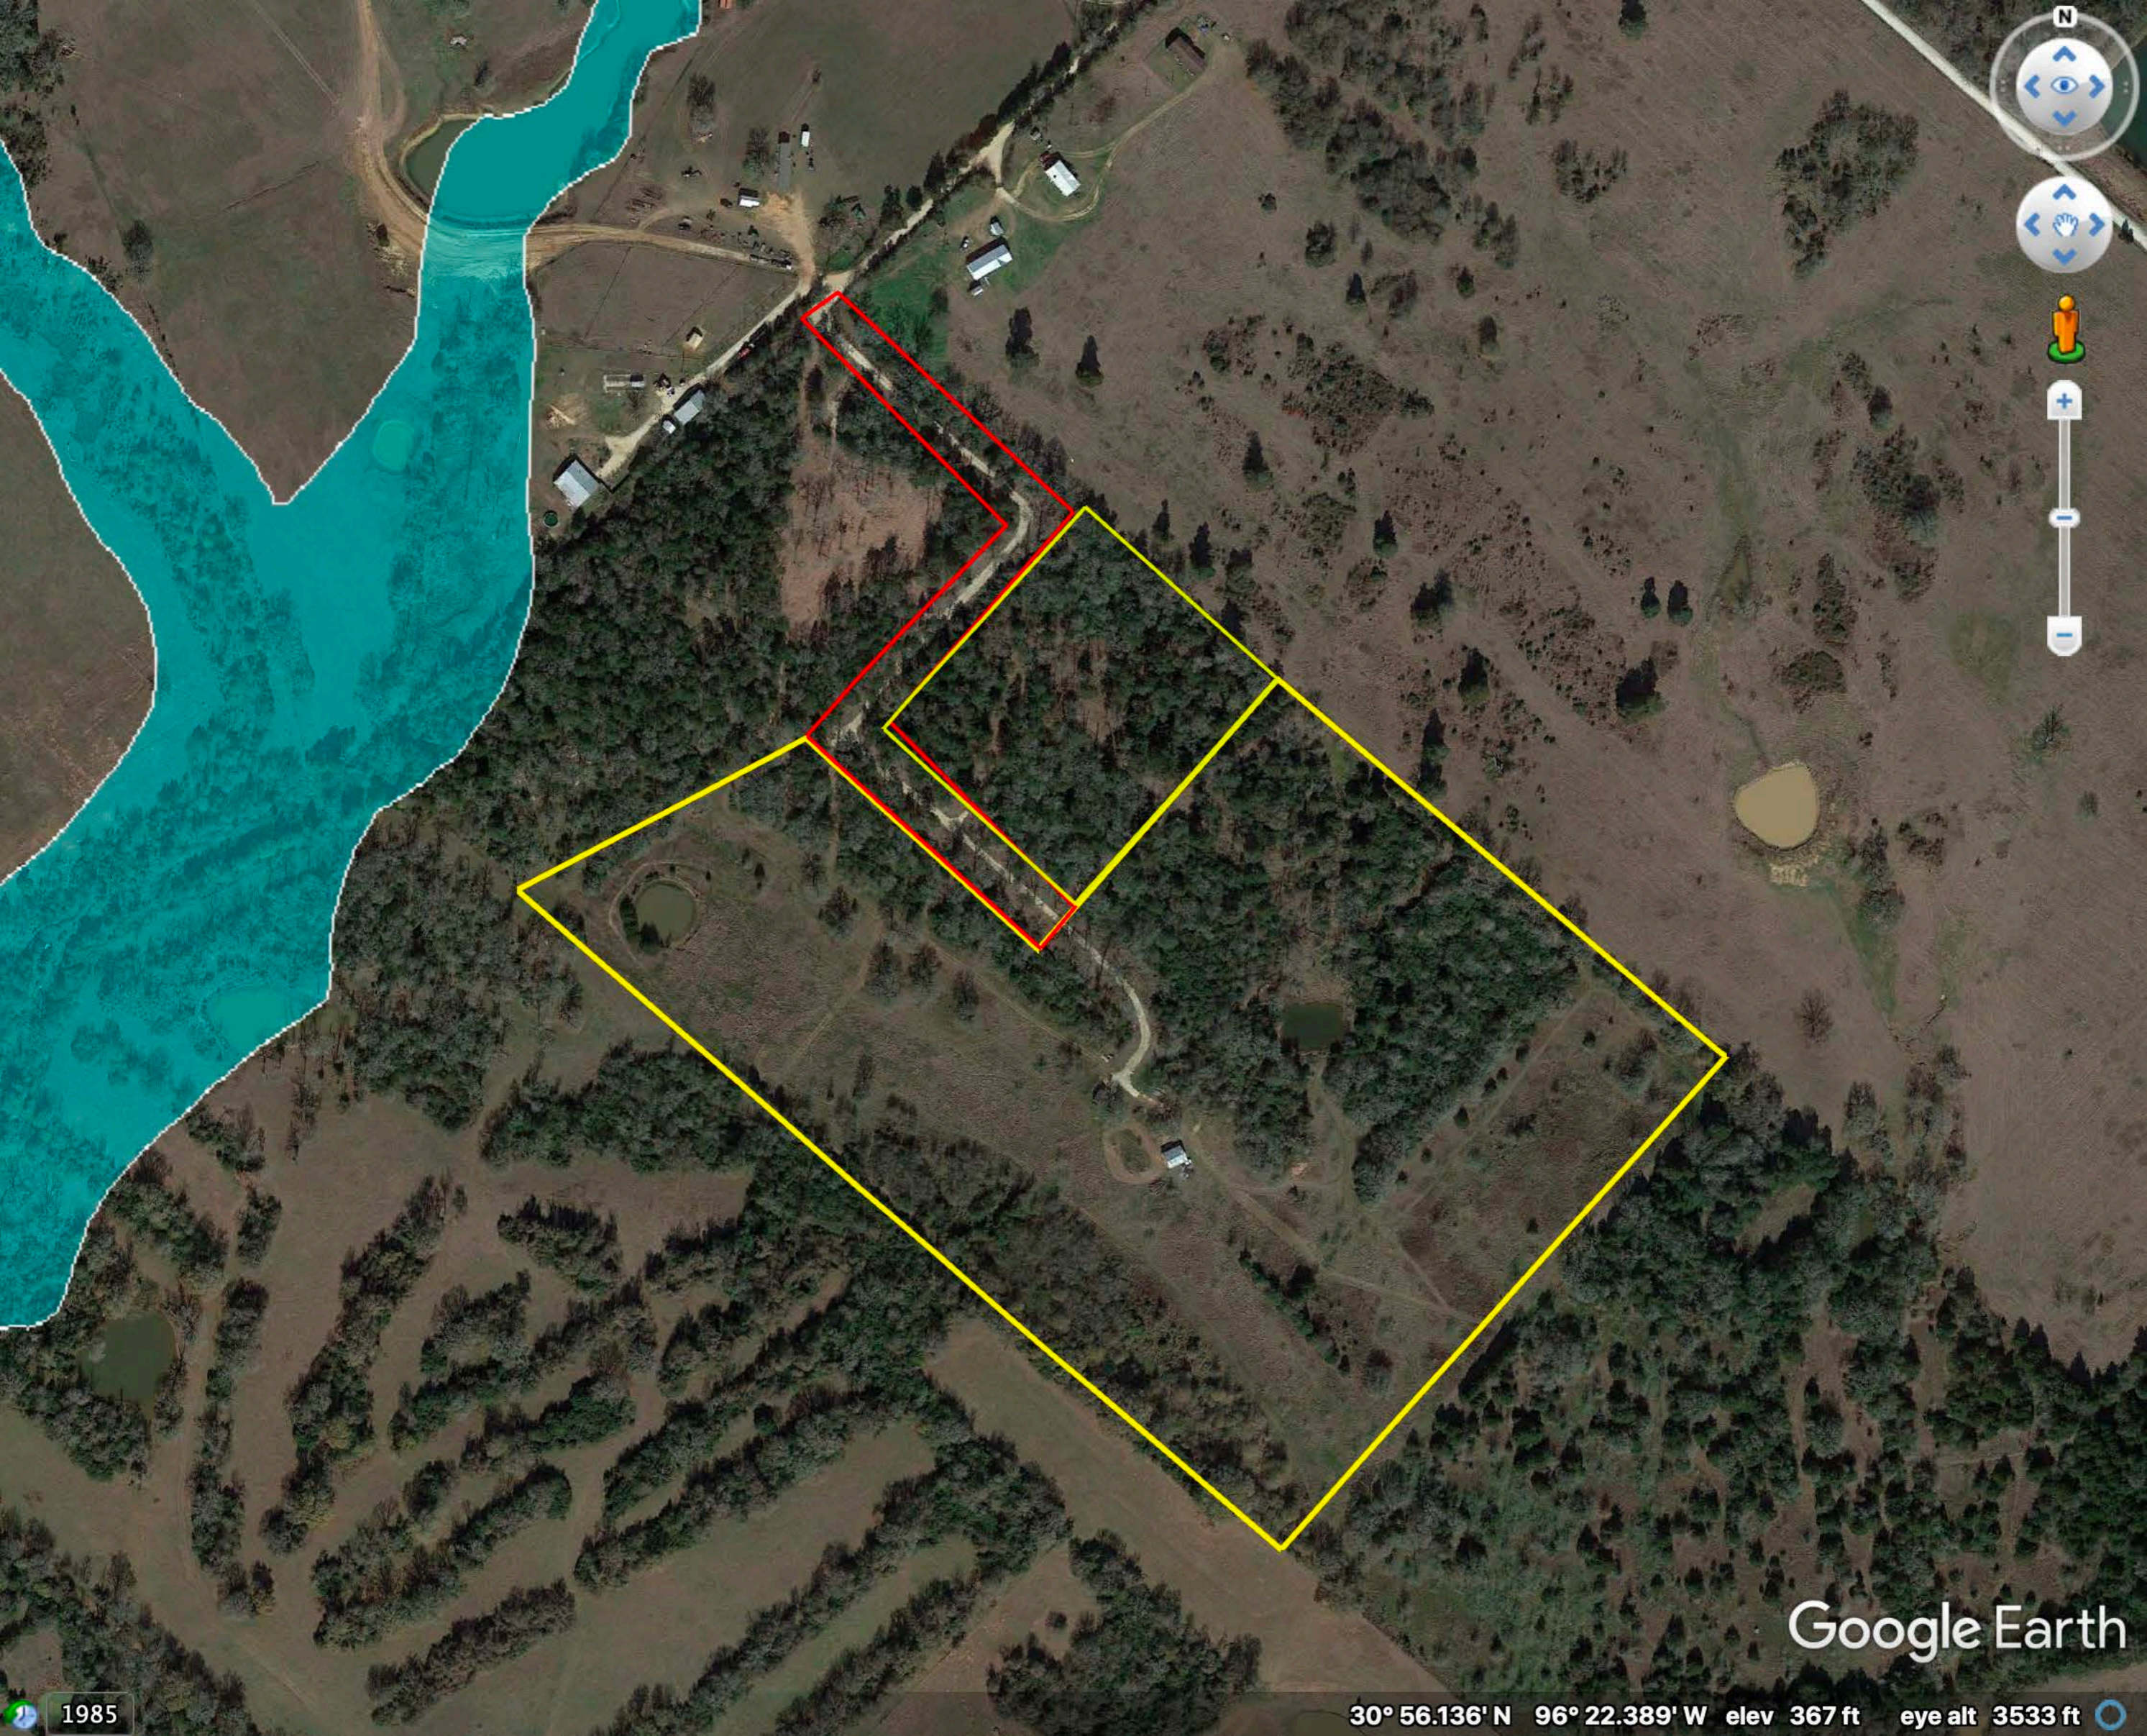

Google Earth

1985

Imagery Date: 12/29/2019 30° 56.149' N 96° 21.979' W elev 383 ft eye alt 3533 ft

Google Earth

1985

30° 56.136' N 96° 22.389' W elev 367 ft eye alt 3533 ft

Google Earth
Earth Point

1985

30° 56.095' N 96° 22.232' W elev 376 ft eye alt 3533 ft

Google Earth

1985

Imagery Date: 12/29/2019 30° 56.261' N 96° 22.350' W elev 373 ft eye alt 3533 ft