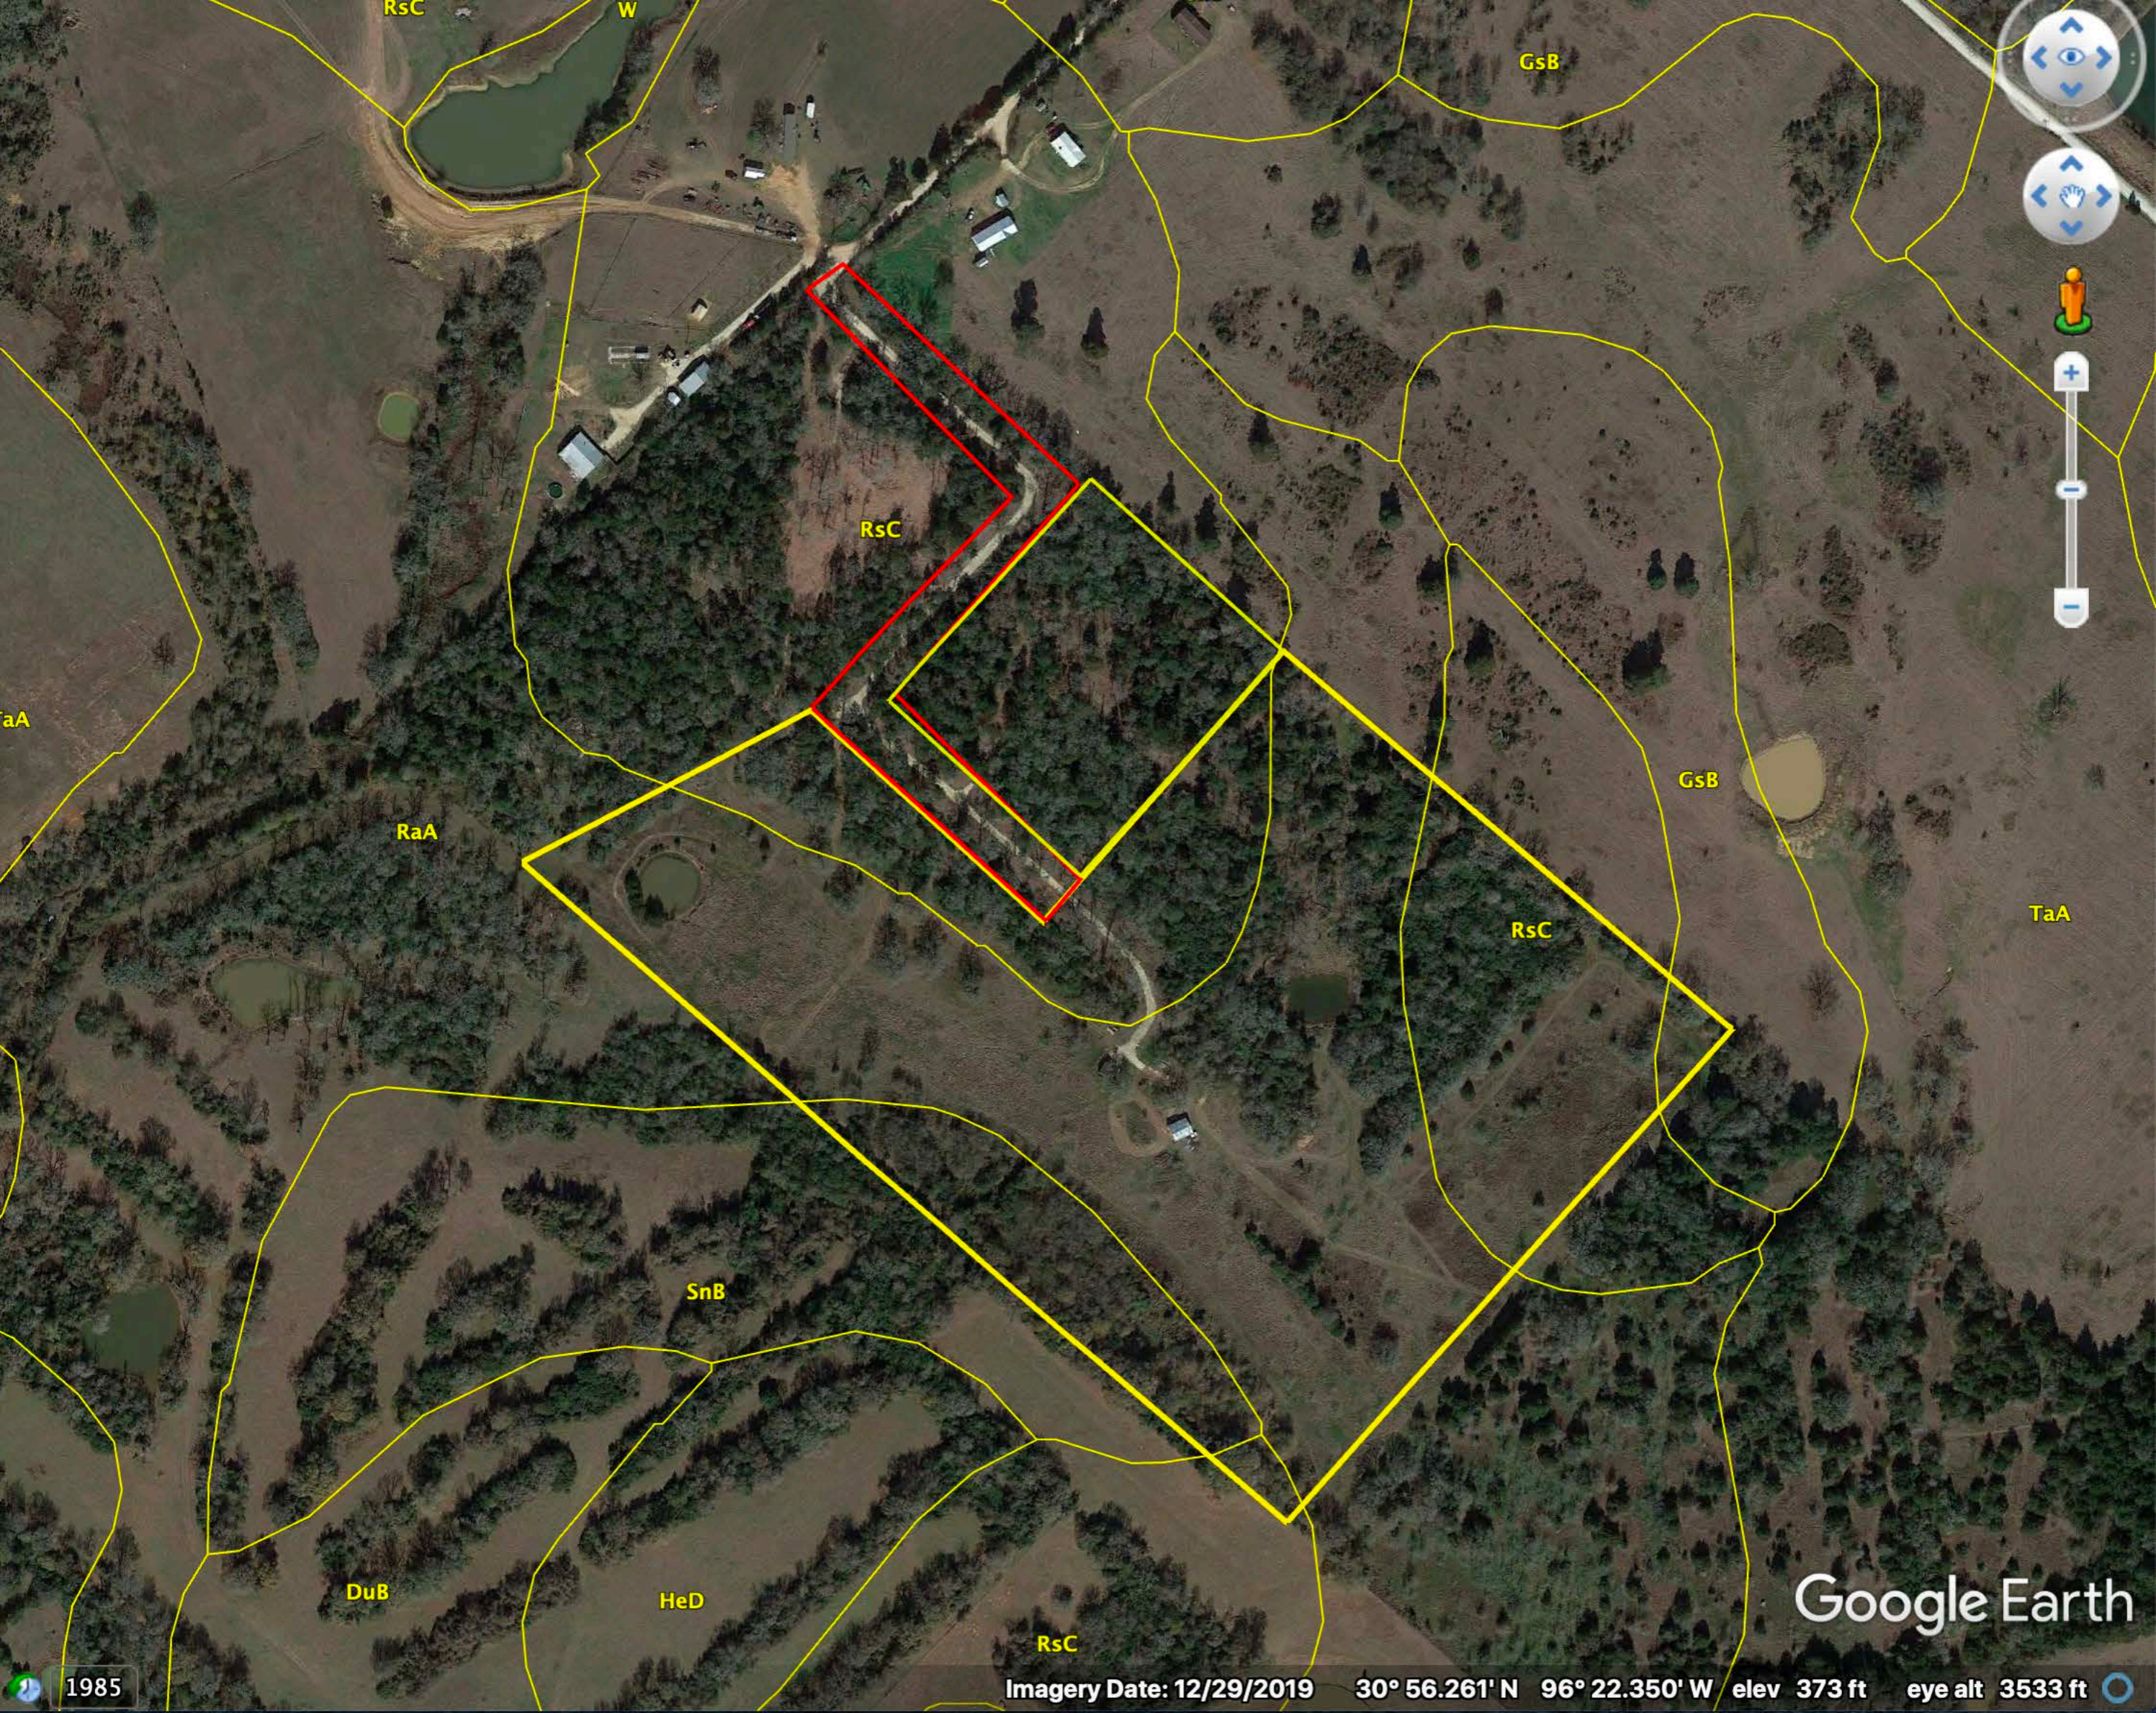

Google Earth

1985

Imagery Date: 12/29/2019 30° 56.149' N 96° 21.979' W elev 383 ft eye alt 3533 ft

Google Earth

1985

30° 56.136' N 96° 22.389' W elev 367 ft eye alt 3533 ft

Google Earth
Earth Point

1985

30° 56.095' N 96° 22.232' W elev 376 ft eye alt 3533 ft

Google Earth

1985

Imagery Date: 12/29/2019 30° 56.261' N 96° 22.350' W elev 373 ft eye alt 3533 ft